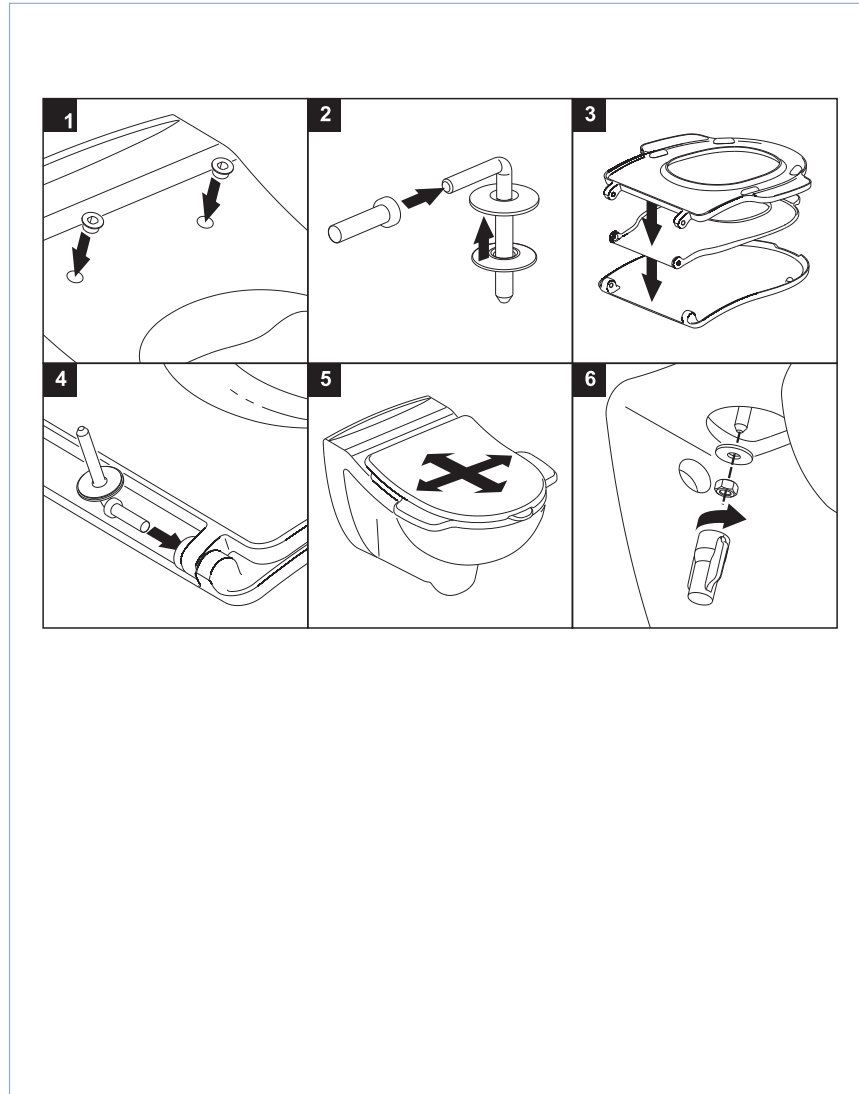

Instruction manual

Material Description

SEAT BIG: The material is colour ingrained duroplast (UF A 10 = urea formaldehyde) that contains no environmentally hazardous substances. UF plastic comprises 67 % urea formaldehyde resin, 28 % cellulose, as well as 5 % minerals, pigments, lubricants and moisture content. The raw material from the supplier contains less than 0,03 % formaldehyde after a special curing process. The smooth, non-porous surface with version antibac (BiozidVO (EU) Nr. 528/2012) is ideal for maintaining hygiene conditions.

BUFFERS: TPE (Thermoplastic Elastomer)

MOUNT/HINGE: stainless steel

Guarantee

The guarantee includes faults or defects in the material of our products within a periode of 10 years. Products subject to minor technical modifications and design deviations. Errors and omissions excepted.