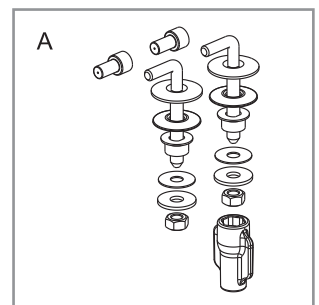

Spare Parts

A) 9223 25 61 hinges stainless steel
B) 9223 24 00 Buffers for seat