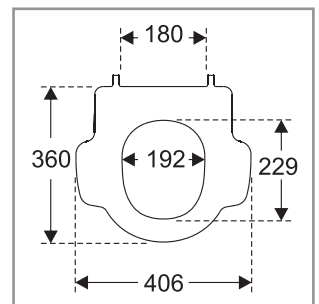

### Product Description

O.novo Kids seat big made of colour ingrained duroplast:

- incl. hinges stainless steel
- centre distance: 180 mm
- load of seat big: 240 kg
- 10 year guarantee