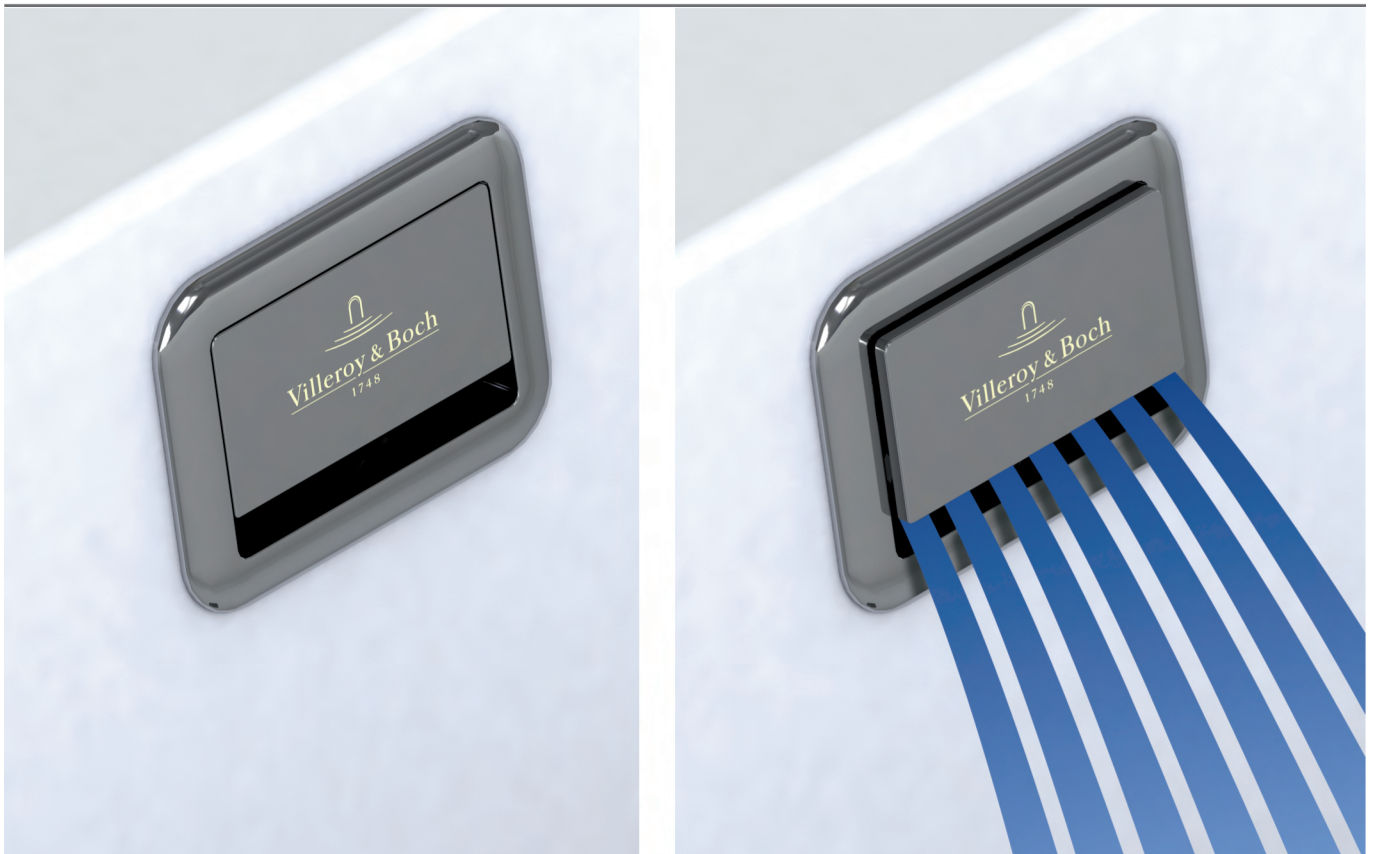

Collaro

DE Montageanleitung	AR دليل التركيب	HU Szerelési útmutató	PT Instruções de montagem
EN Installation instructions	BG Ръководство за монтаж	ID Petunjuk pemasangan	RO Manual de montaj
ES Instrucciones de montaje	CS Návod k montáži	JA 取付説明書	SK Návod na montáž
FR Instructions de montage	DA Monteringsvejledning	KO 설치 가이드	SL Navodila za montažo
IT Istruzioni per il montaggio	EE Paigaldusjuhend	LT Montavimo instrukcija	SV Monteringsanvisning
NL Montagehandleiding	EL Οδηγίες τοποθέτησης	LV Montāžas instrukcija	TH คู่มือการติดตั้ง
RU Инструкция по монтажу	FI Asennusohje	NO Monteringsanvisning	TR Montaj kılavuzu
ZH 安装说明	HR Uputa za montažu	PL Instrukcja montażu	UK Інструкція з монтажу