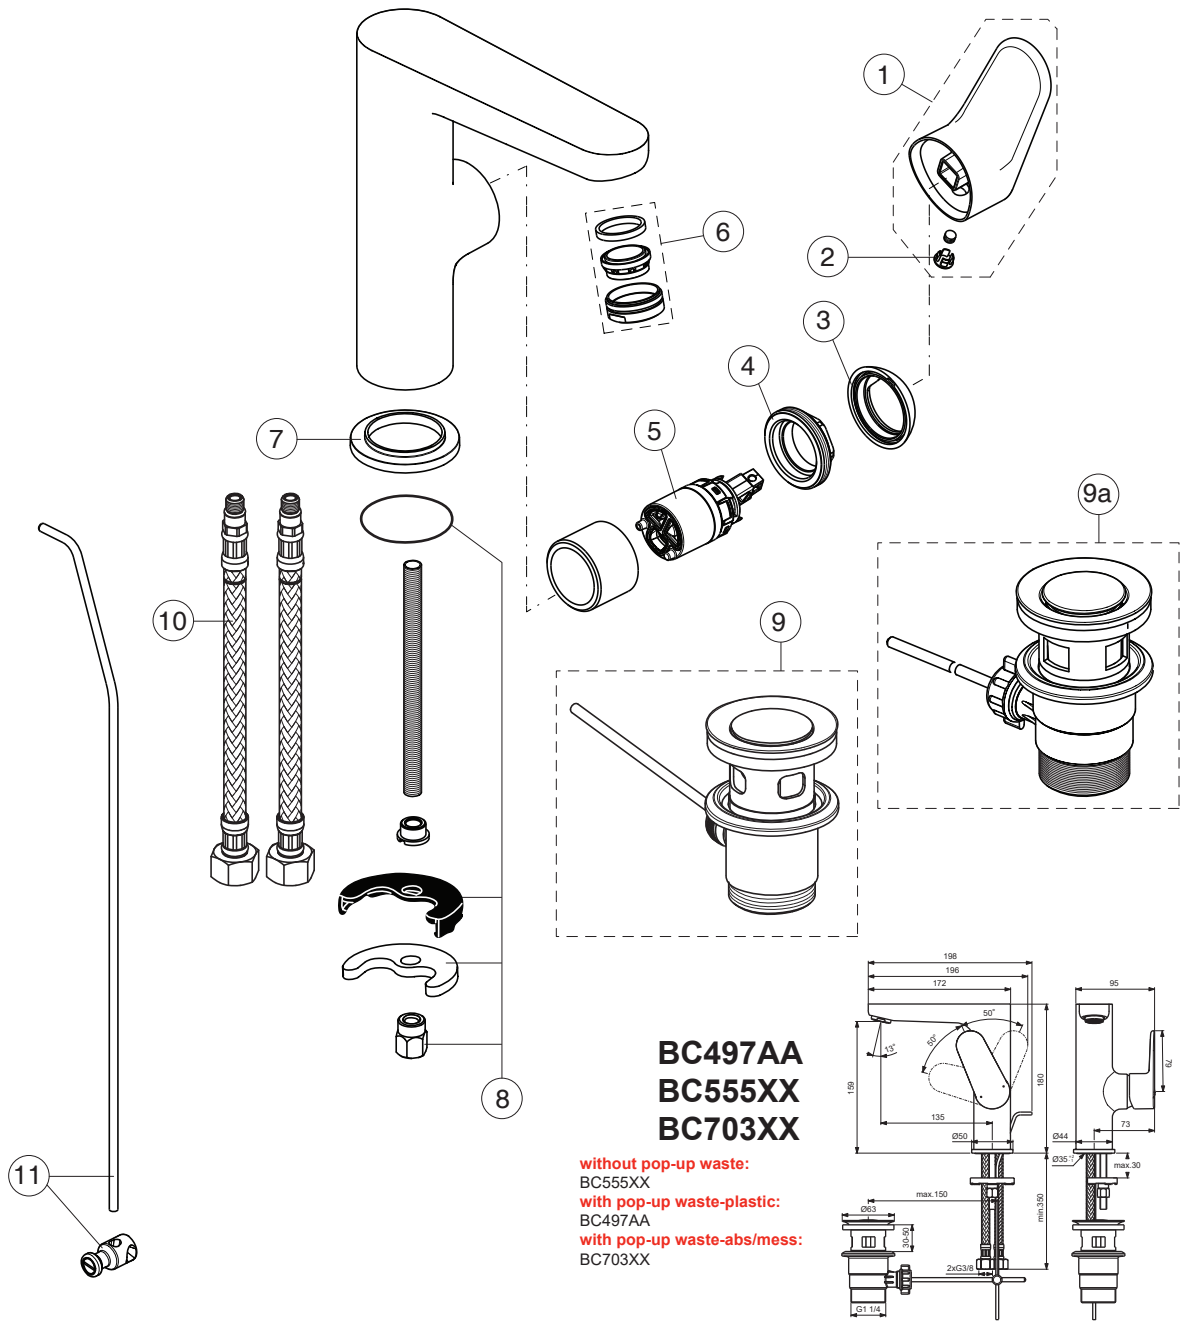

CERAFINE MODEL O

Ideal Standard

Produced from: Jan.2024

For XX=Coverage-Designate:

AA=chrome, XG=silk black

For Instance:

B961647AA for chrome

Pos.	Signify	Spare parts-Nr.	Quantity	Pos.	Signify	Spare parts-Nr.	Quantity
1	Lever, w/logo-compl.	B961647XX	1 Set				
2	Cap decorative	B964696NU	1 Pcs.				
3	Cap	A861080XX	1 Pcs.				
4	Screw M38x1.5	B961645NU	1 Pcs.				
5	Cartridge Ø28mm	A861397NU	1 Pcs.				
6	Perlator M24x1-5 L/min	B961383XX	1 Pcs.				
	Perlator M24x1-3.8 L/min	B961946XX	1 Pcs. (BC703AA)				
7	Rosette decorative	B960712XX	1 Pcs.				
8	Connecting set	B964702NU	1 Set				
9	Pop-up drain ass.	A962991XX	1 Set				
9a	Pop-up waste-plastic	B964550AA	1 Set				
10	Fl.hose G3/8-L425mm	A962370NU	1 Pcs.				
11	Pull-up rod-compl.	B960900A5* (AA)	1 Set				

*A5-magnetic grey

CERAFINE MODEL O

Ideal Standard

Produced from: Nov.2020

For XX=Coverage-Designate:
AA=chrome, XG=silk black

For Instance:
B961647AA for chrome

Pos.	Signify	Spare parts-Nr.	Quantity	Pos.	Signify	Spare parts-Nr.	Quantity
1	Lever, w/logo-compl.	B961647XX	1 Set	14	Pop up waste-compl.	B961384AA	1 Set
2	Screw M5x6		1 Pcs.	14a	Pull-up rod-compl.	B960900A5* (AA)	1 Set
3	Cap decorative	B964696NU	1 Pcs.	15	Pop up waste shackle		1 Pcs.
4	Cap	A861080XX	1 Pcs.				
5	Screw M3x1.5	B961645NU	1 Pcs.				
6	Cartridge Ø28mm	A861397NU	1 Pcs.				
7	Bushing		1 Pcs.				
8	Body basin		1 Pcs.				
9	Perlator M24x1-5 l/min	B961383XX	1 Pcs.				
10	Rosette decorative	B960712XX	1 Pcs.				
11	Connecting set	B964702NU	1 Pcs.				
12	Pop-up drain ass.	A962991XX	1 Pcs.				
12a	Pop-up waste-plastic	B964550AA	1 Pcs.				
13	Fl.hose G3/8-L425mm	A962370NU	1 Pcs.				