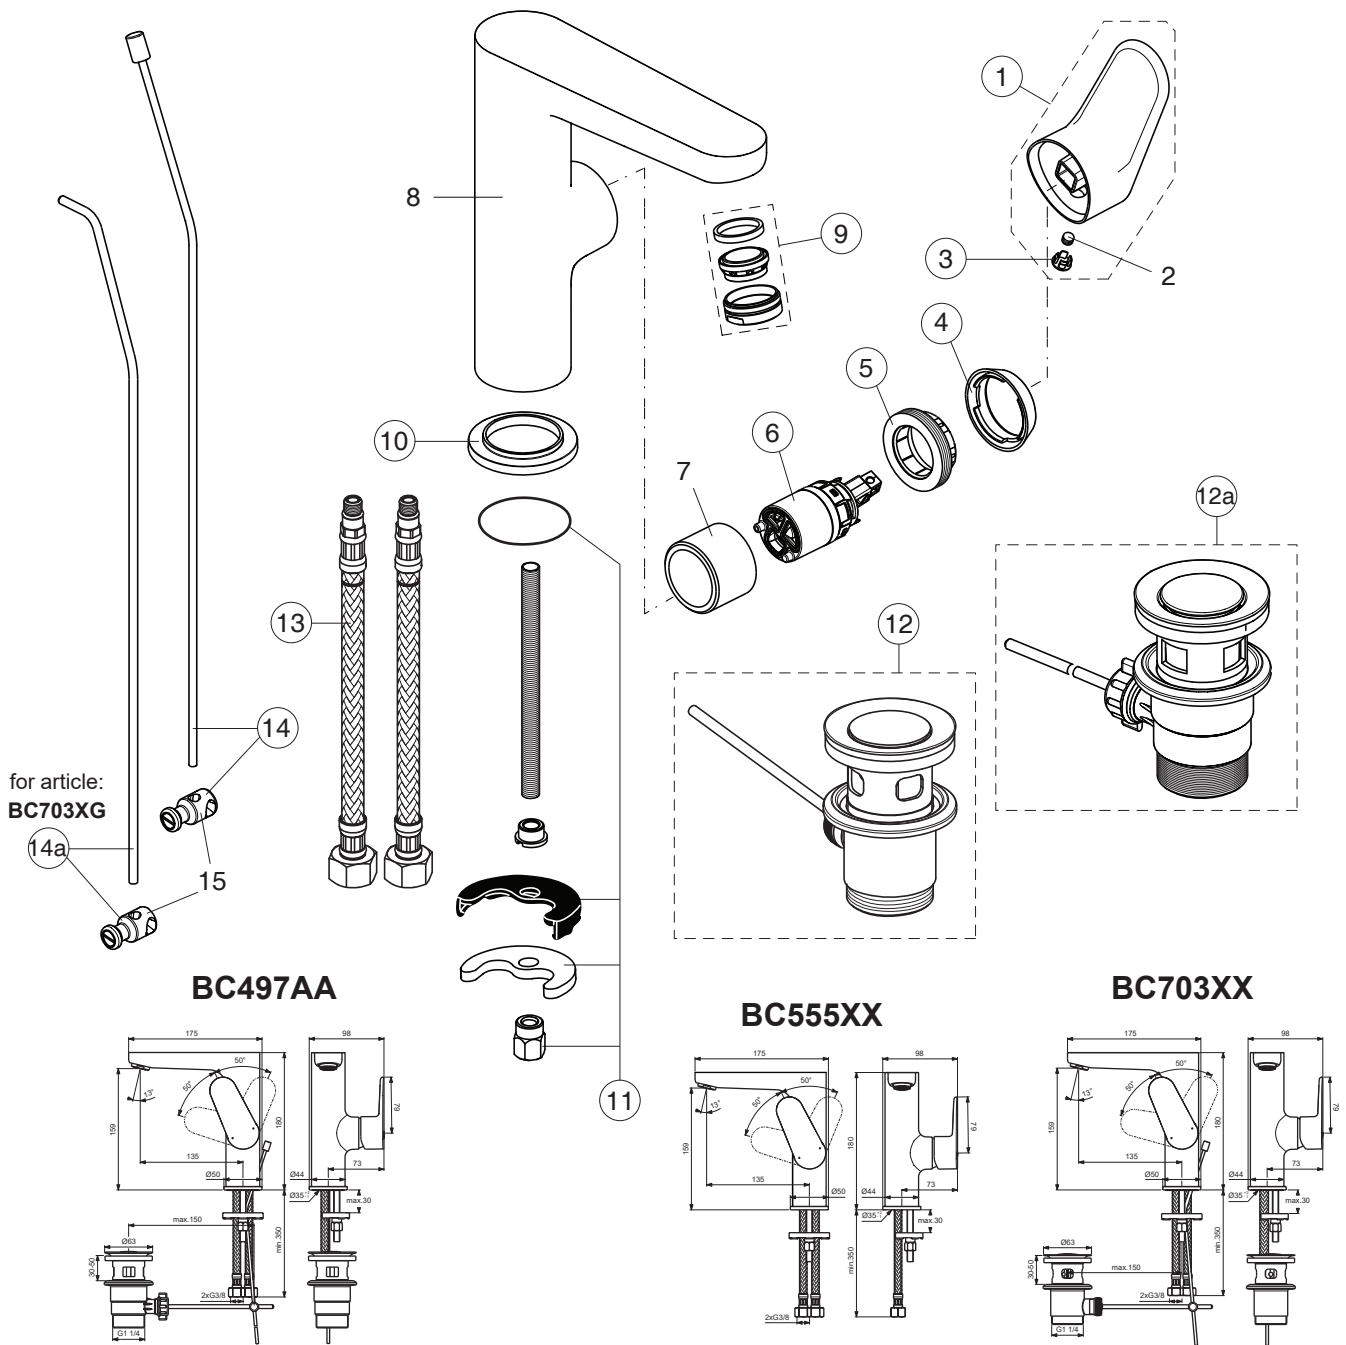

Pos.	Signify	Spare parts-Nr.	Quantity	Pos.	Signify	Spare parts-Nr.	Quantity
1	Lever, w/logo-compl.	B961647XX	1 Set				
2	Cap decorative	B964696NU	1 Pcs.				
3	Cap	A861080XX	1 Pcs.				
4	Screw M38x1.5	B961645NU	1 Pcs.				
5	Cartridge Ø28mm	A861397NU	1 Pcs.				
6	Perlator M24x1-5 l/min	B961383XX	1 Pcs.				
7	Rosette decorative	B960712XX	1 Pcs.				
8	Connecting set	B964702NU	1 Set				
9	Pop-up drain ass.	A962991XX	1 Set				
9a	Pop-up waste-plastic	B964550AA	1 Set				
10	Fl.hose G3/8-L425mm	A962370NU	1 Pcs.				
11	Pull-up rod-compl.	B960900A5* (AA)	1 Set				

*A5-magnetic grey

CERAFINE MODEL O

Ideal Standard

Produced from: Nov.2020

For XX=Coverage-Designate:
AA=chrome, XG=silk black

For Instance:
B961647AA for chrome

Pos.	Signify	Spare parts-Nr.	Quantity	Pos.	Signify	Spare parts-Nr.	Quantity
1	Lever, w/logo-compl.	B961647XX	1 Set	14	Pop up waste-compl.	B961384AA	1 Set
2	Screw M5x6		1 Pcs.	14a	Pull-up rod-compl.	B960900A5* (AA)	1 Set
3	Cap decorative	B964696NU	1 Pcs.	15	Pop up waste shackle		1 Pcs.
4	Cap	A861080XX	1 Pcs.				
5	Screw M3x1.5	B961645NU	1 Pcs.				
6	Cartridge Ø28mm	A861397NU	1 Pcs.				
7	Bushing		1 Pcs.				
8	Body basin		1 Pcs.				
9	Perlator M24x1-5 l/min	B961383XX	1 Pcs.				
10	Rosette decorative	B960712XX	1 Pcs.				
11	Connecting set	B964702NU	1 Pcs.				
12	Pop-up drain ass.	A962991XX	1 Pcs.				
12a	Pop-up waste-plastic	B964550AA	1 Pcs.				
13	Fl.hose G3/8-L425mm	A962370NU	1 Pcs.				