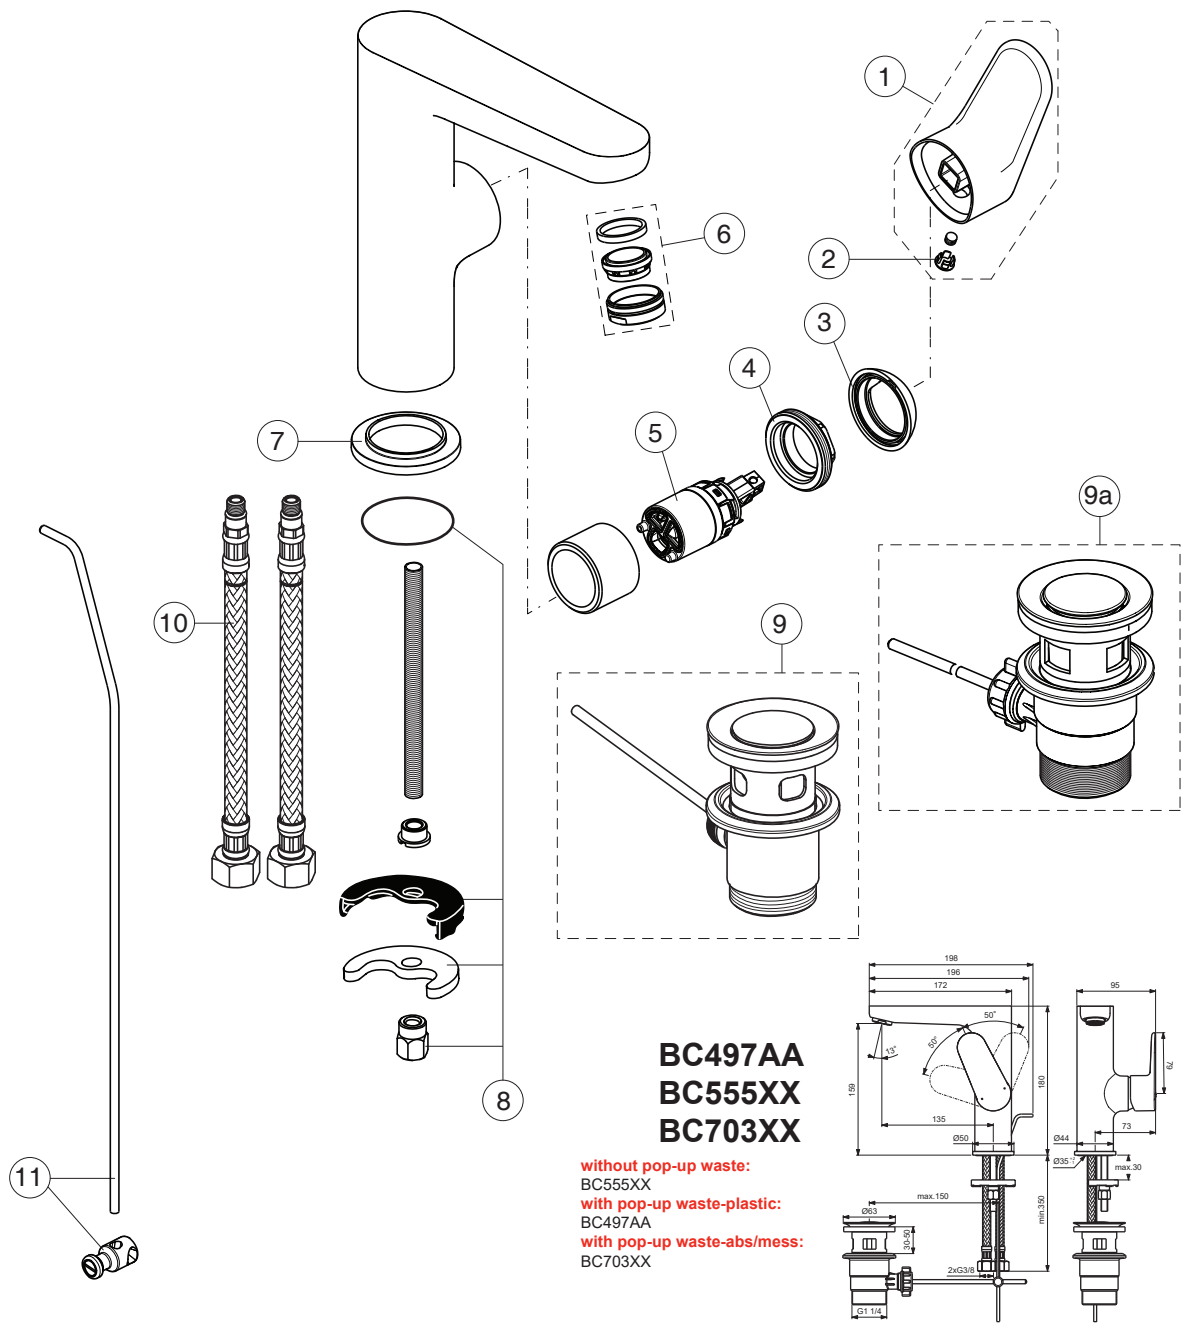

Produced from: June 2022

CERAFINE MODEL O

Ideal Standard

For XX=Coverage-Designate:

AA=chrome, XG=silk black

For Instance:

B961647AA for chrome

Pos.	Signify	Spare parts-Nr.	Quantity	Pos.	Signify	Spare parts-Nr.	Quantity
1	Lever, w/logo-compl.	B961647XX	1 Set				
2	Cap decorative	B964696NU	1 Pcs.				
3	Cap	A861080XX	1 Pcs.				
4	Screw M38x1.5	B961645NU	1 Pcs.				
5	Cartridge Ø28mm	A861397NU	1 Pcs.				
6	Perlator M24x1-5 l/min	B961383XX	1 Pcs.				
7	Rosette decorative	B960712XX	1 Pcs.				
8	Connecting set	B964702NU	1 Set				
9	Pop-up drain ass.	A962991XX	1 Set				
9a	Pop-up waste-plastic	B964550AA	1 Set				
10	Fl.hose G3/8-L425mm	A962370NU	1 Pcs.				
11	Pull-up rod-compl.	B960900A5* (AA)	1 Set				

*A5-magnetic grey