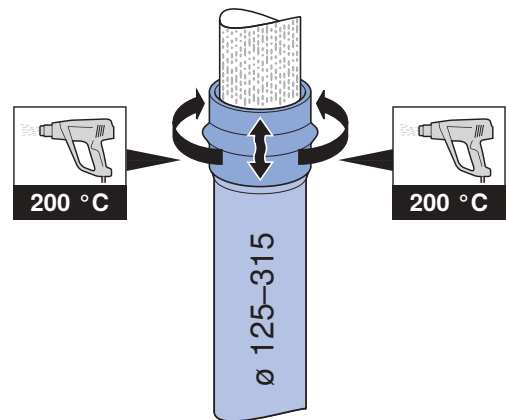

Geberit International AG
Schachenstrasse 77, CH-8645 Jona
documentation@geberit.com
www.geberit.com