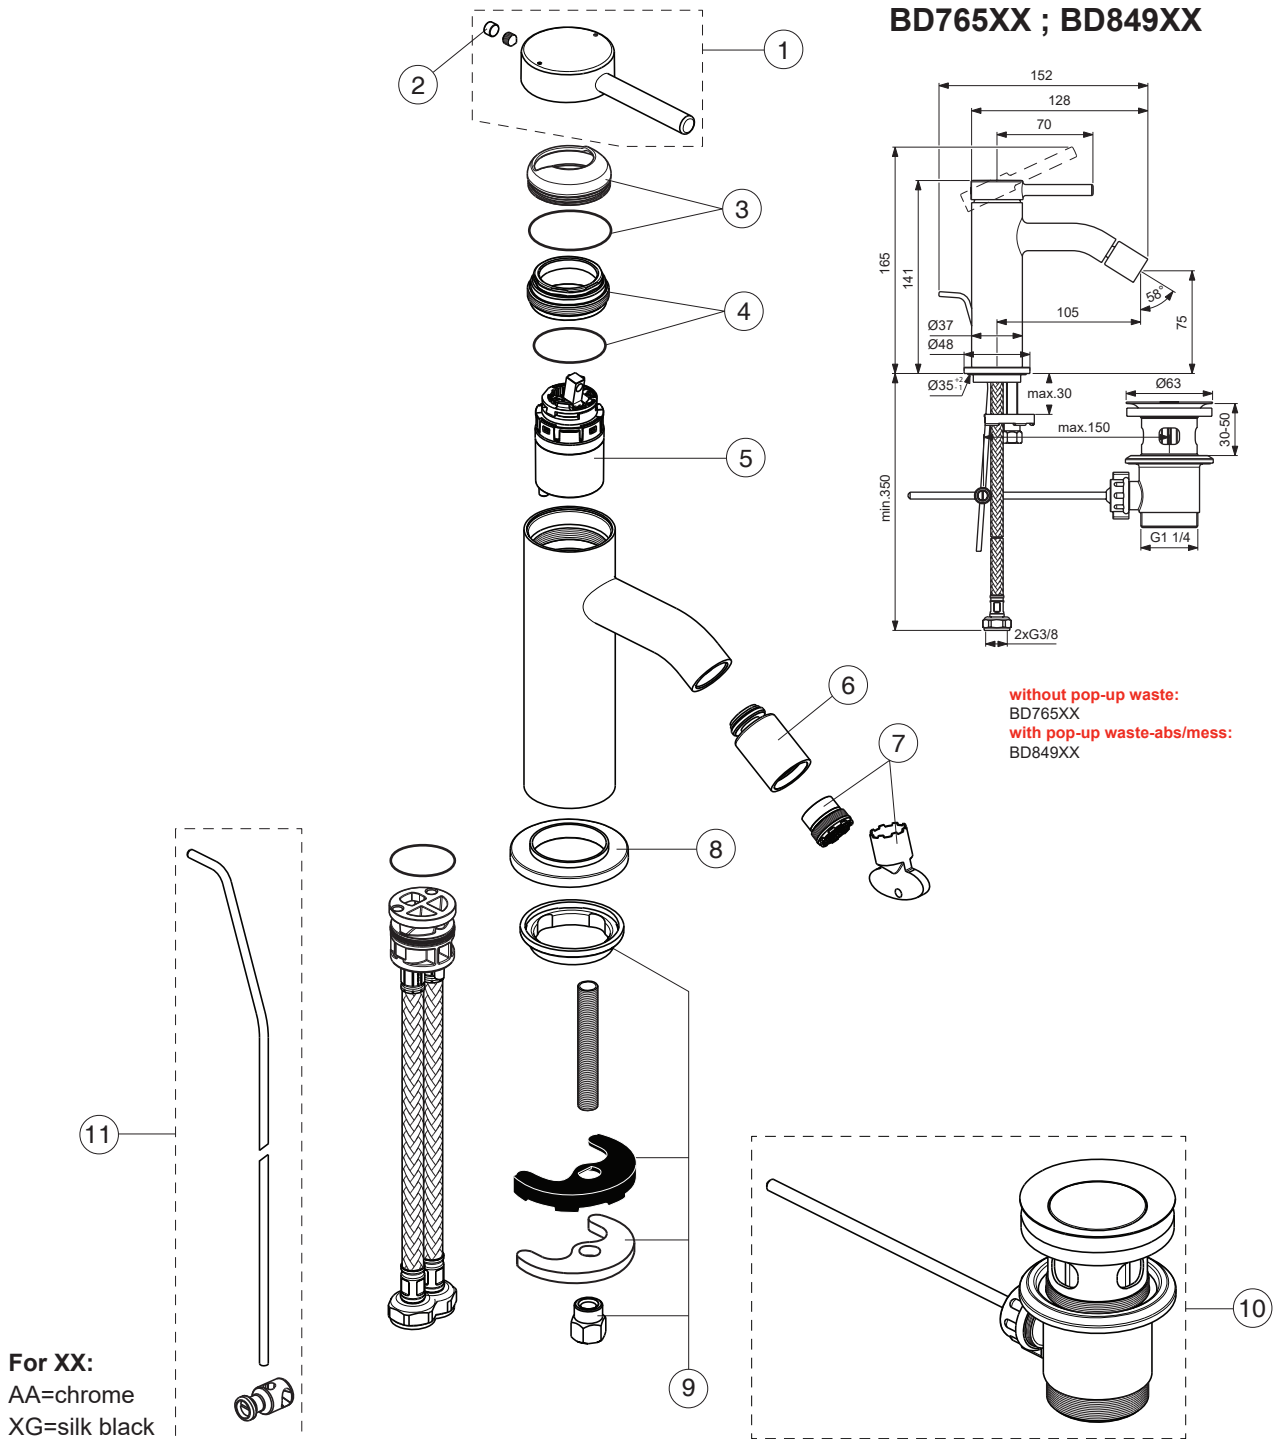

CERALINE NUOVO

Ideal Standard

BD765XX ; BD849XX

For XX:
AA=chrome
XG=silk black

Pos.	Signify	Spare parts-Nr.	Quantity	Pos.	Signify	Spare parts-Nr.	Quantity
1	Lever	B961914XX	1 Set				
2	Rubber button	A963751XX	1 Pcs.				
3	Rosette	B961915XX	1 Set				
4	Screw M33x1.5	B961916NU	1 Set				
5	Cartridge Ø28mm	B961920NU	1 Set				
6	Ball joint M16x1	A861421XX	1 Pcs.				
7	Aer.cacheM16.5x1-1G	A860938NU	1 Set				
8	Escutcheon	A861227XX	1 Pcs.				
9	Fixation set	A964520NU	1 Set				
10	Pop-up drain ass.	B960853XX	1 Pcs.				
11	Pull-up rod-compl.	B960900XX	1 Set				