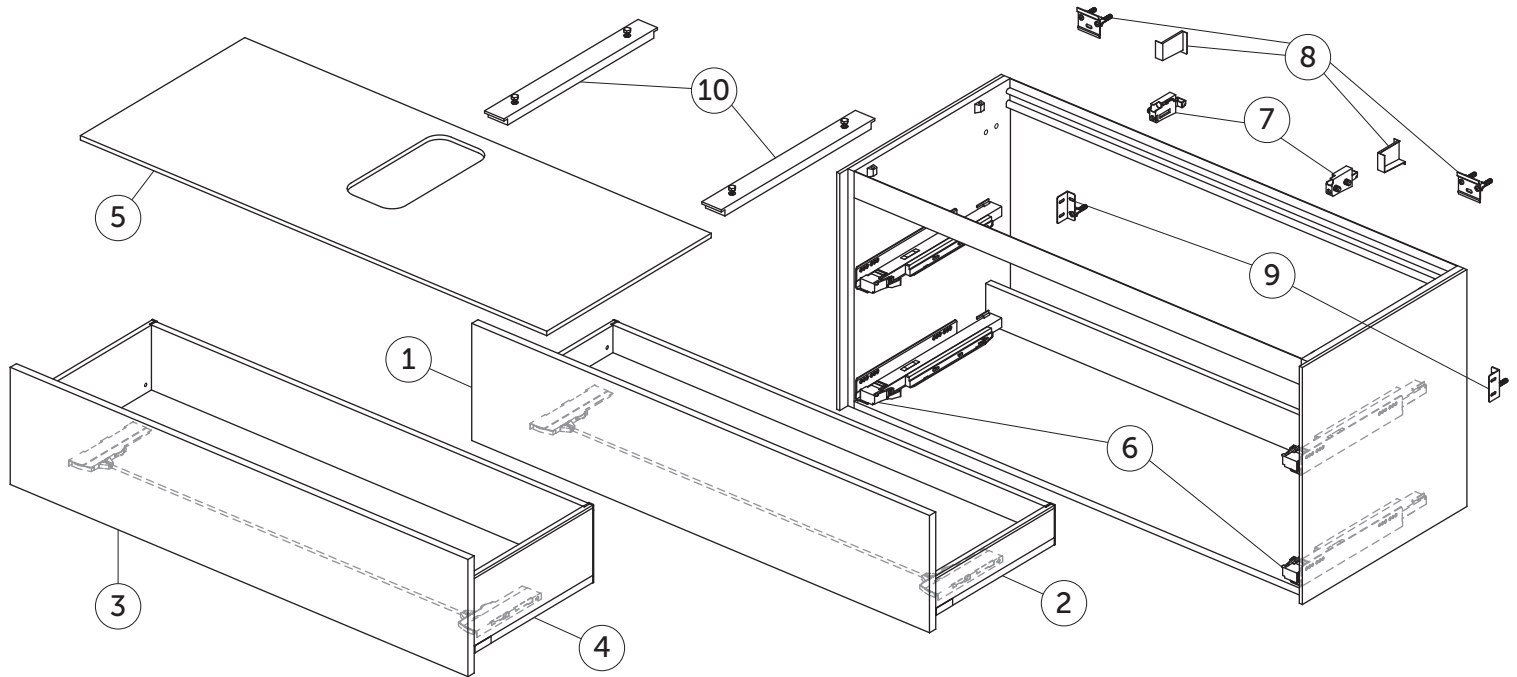

# SPARE PARTS

Basin Unit 1200  
2 drawers

Page 1 of 2

Item	Description	Colour/Finish	Code No.	Quantity
1	Upper Drawer front panel 1180 x 267	Y1 - Matt White Y2 - Matt Anthracite Y3 - Matt Sunset Y4 - Smoked Oak Y5 - Dark Walnut Y6 - Light Oak	TV761Y1 TV761Y2 TV761Y3 TV761Y4 TV761Y5 TV761Y6	1
2	Upper Drawer structure box 120 x 50.5	Y2 - Matt Anthracite	TV794Y2	1
3	Lower Drawer front panel 1180 x 267	Y1 - Matt White Y2 - Matt Anthracite Y3 - Matt Sunset Y4 - Smoked Oak Y5 - Dark Walnut Y6 - Light Oak	TV763Y1 TV763Y2 TV763Y3 TV763Y4 TV763Y5 TV763Y6	1
4	Lower Drawer structure box 120 x 50.5	Y2 - Matt Anthracite	TV795Y2	1
5	Worktop 1202 x 505 center cut	Y1 - Matt White Y2 - Matt Anthracite Y3 - Matt Sunset Y4 - Smoked Oak Y5 - Dark Walnut Y6 - Light Oak	TV784Y1 TV784Y2 TV784Y3 TV784Y4 TV784Y5 TV784Y6	1
	Worktop 1202 x 505 no cut	Y1 - Matt White Y2 - Matt Anthracite Y3 - Matt Sunset Y4 - Smoked Oak Y5 - Dark Walnut Y6 - Light Oak	TV785Y1 TV785Y2 TV785Y3 TV785Y4 TV785Y5 TV785Y6	1
6	Runners 400 Push KIT		TV76967	pair
7	Hanging brackets KIT 1		RV08267	pair
8	Wall fixation KIT 1 new		TV72667	14
9	Safety KIT (brackets, screws & plugs)		TV38767	12
10	Worktop adjustable support KIT		UV24067	pair