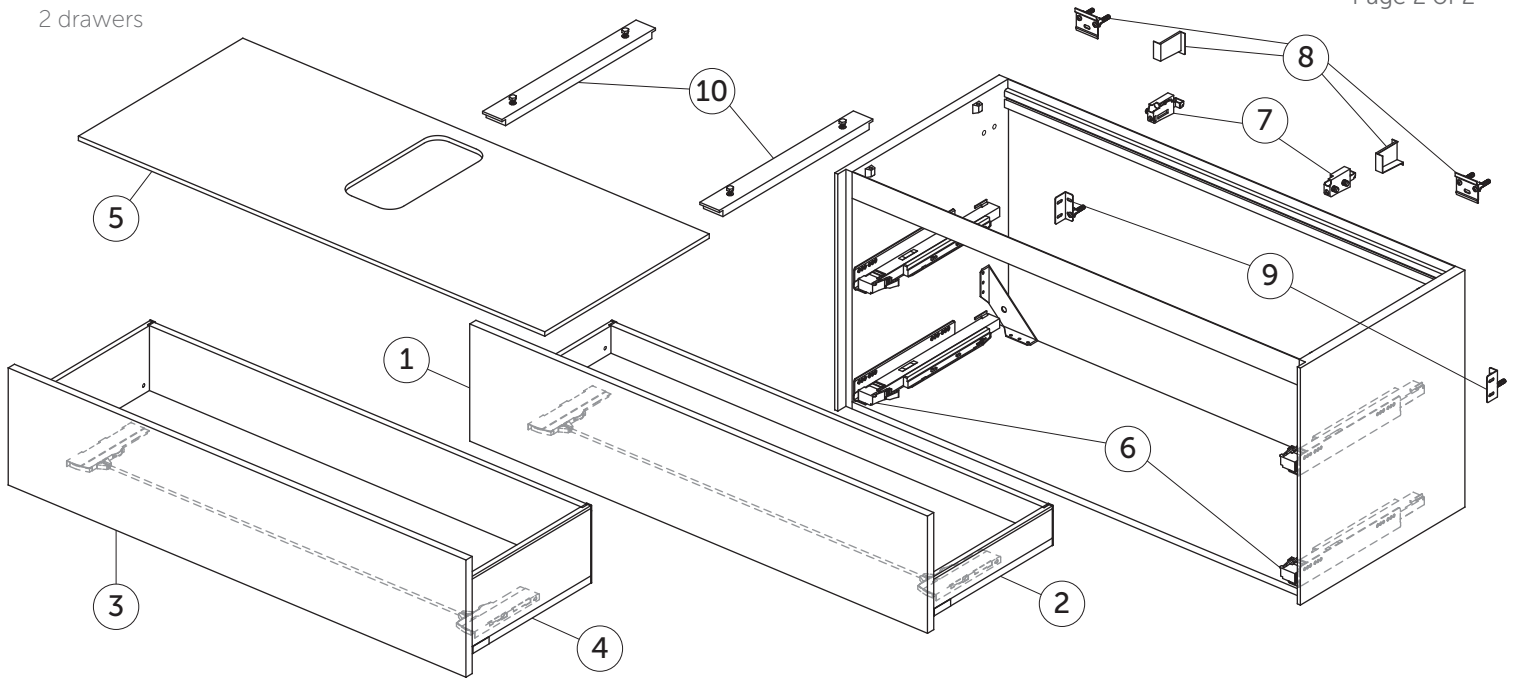

SPARE PARTS

Basin Unit 1200
2 drawers

Item	Description	Colour/Finish	Code No.	Quantity
1	Upper Drawer front panel ns 1180 x 267	Y1 - Matt White Y2 - Matt Anthracite Y3 - Matt Sunset Y4 - Smoked Oak Y5 - Dark Walnut Y6 - Light Oak	TF048Y1 TF048Y2 TF048Y3 TF048Y4 TF048Y5 TF048Y6	1
2	Upper Drawer structure box ns 120 x 50.5	Y2 - Matt Anthracite	TF086Y2	1
3	Lower Drawer front panel ns 1180 x 267	Y1 - Matt White Y2 - Matt Anthracite Y3 - Matt Sunset Y4 - Smoked Oak Y5 - Dark Walnut Y6 - Light Oak	TF050Y1 TF050Y2 TF050Y3 TF050Y4 TF050Y5 TF050Y6	1
4	Lower Drawer structure box ns 120 x 50.5	Y2 - Matt Anthracite	TF087Y2	1
5	Worktop ns 1202 x 505 center cut	Y1 - Matt White Y2 - Matt Anthracite Y3 - Matt Sunset Y4 - Smoked Oak Y5 - Dark Walnut Y6 - Light Oak	TF066Y1 TF066Y2 TF066Y3 TF066Y4 TF066Y5 TF066Y6	1
	Worktop ns 1202 x 505 no cut	Y1 - Matt White Y2 - Matt Anthracite Y3 - Matt Sunset Y4 - Smoked Oak Y5 - Dark Walnut Y6 - Light Oak	TF067Y1 TF067Y2 TF067Y3 TF067Y4 TF067Y5 TF067Y6	1
6	Runners 400 Push KIT		TV76967	pair
7	Hanging brackets KIT 1		RV08267	pair
8	Wall fixation KIT 1 new		TV72667	14
9	Safety KIT (brackets, screws & plugs)		TV38767	12
10	Worktop adjustable support KIT		UV24067	pair

Manufactured post May 2021.
Manufacturer traceability code 9999.

Ideal Standard International NV
Corporate Village – Gent Building
Da Vincilaan 2
B1935 – Zaventem
Belgium

BE +32 (0)2 325 66 33
BG +359 675 30362
EG +202 26969700
FR +33 (0)1 49 38 28 00
GB 01482 496 318
GR +30 210 67 90 810
HR +38591 22 99 304

HU +36 30 6991 594
IT 800 652 290
ME +971 4 804 2400
NL +31 (0)77 355 08 08
PL +48 71 7868 301/302
RO +40 21 3223 201/202
SI 00386 59 919040
TR +90 216 314 87 87

UA +359 675 30 468
AL/XK/BA +359 887 709 696
CZ/SK +420 417 592 179
DK/NO/SE +45 75 84 10 10
ES/PT +34 93 561 80 00
LV/LT/EE +371 673 57 792
RS/MK/ME +381 11 713 80 58
RU/MD +7 495 669 23 11