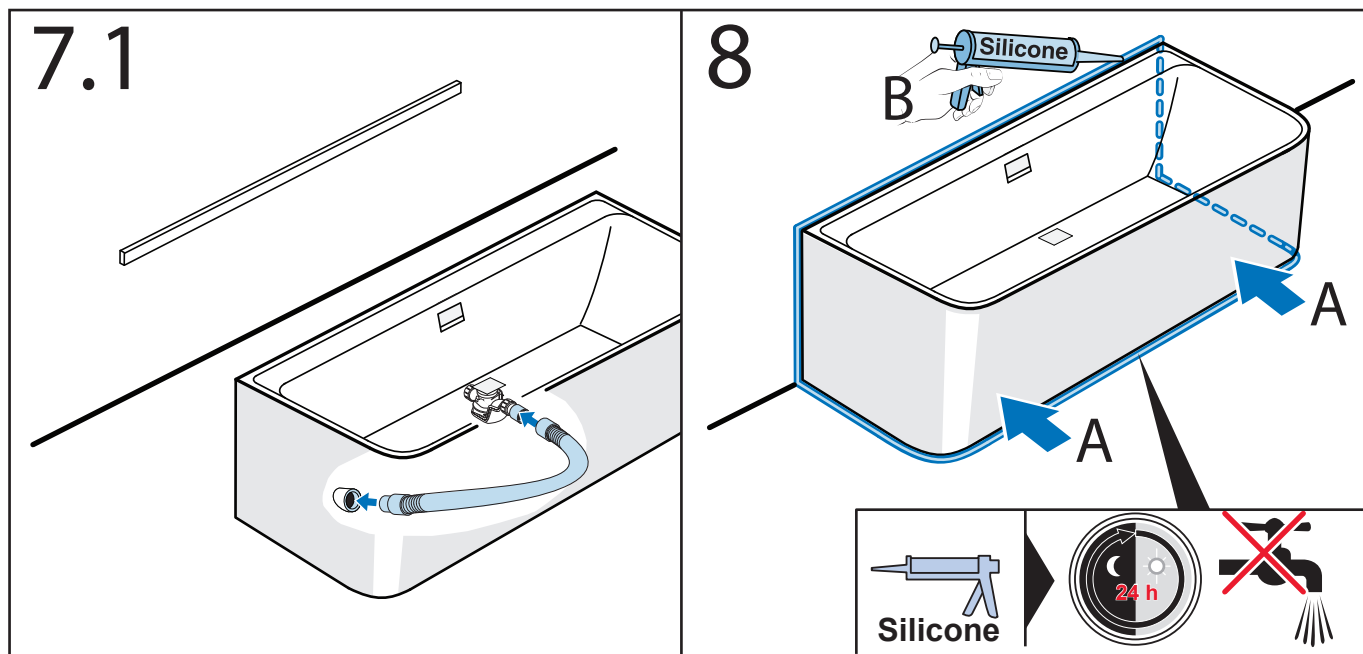

Villeroy & Boch

1748

VILLEROY & BOCH

GERMANY

Villeroy & Boch AG
Bathroom and Wellness Division
Headquarters
66693 Mettlach
Germany

Tel: +49 (0) 68 64 / 81 0
Fax: +49 (0) 68 64 / 81 1484

// 2017

Shades and dimensions subject to the usual tolerances. We reserve the right to make technical modifications to the range and alter colours.

VILLEROY-BOCH.COM