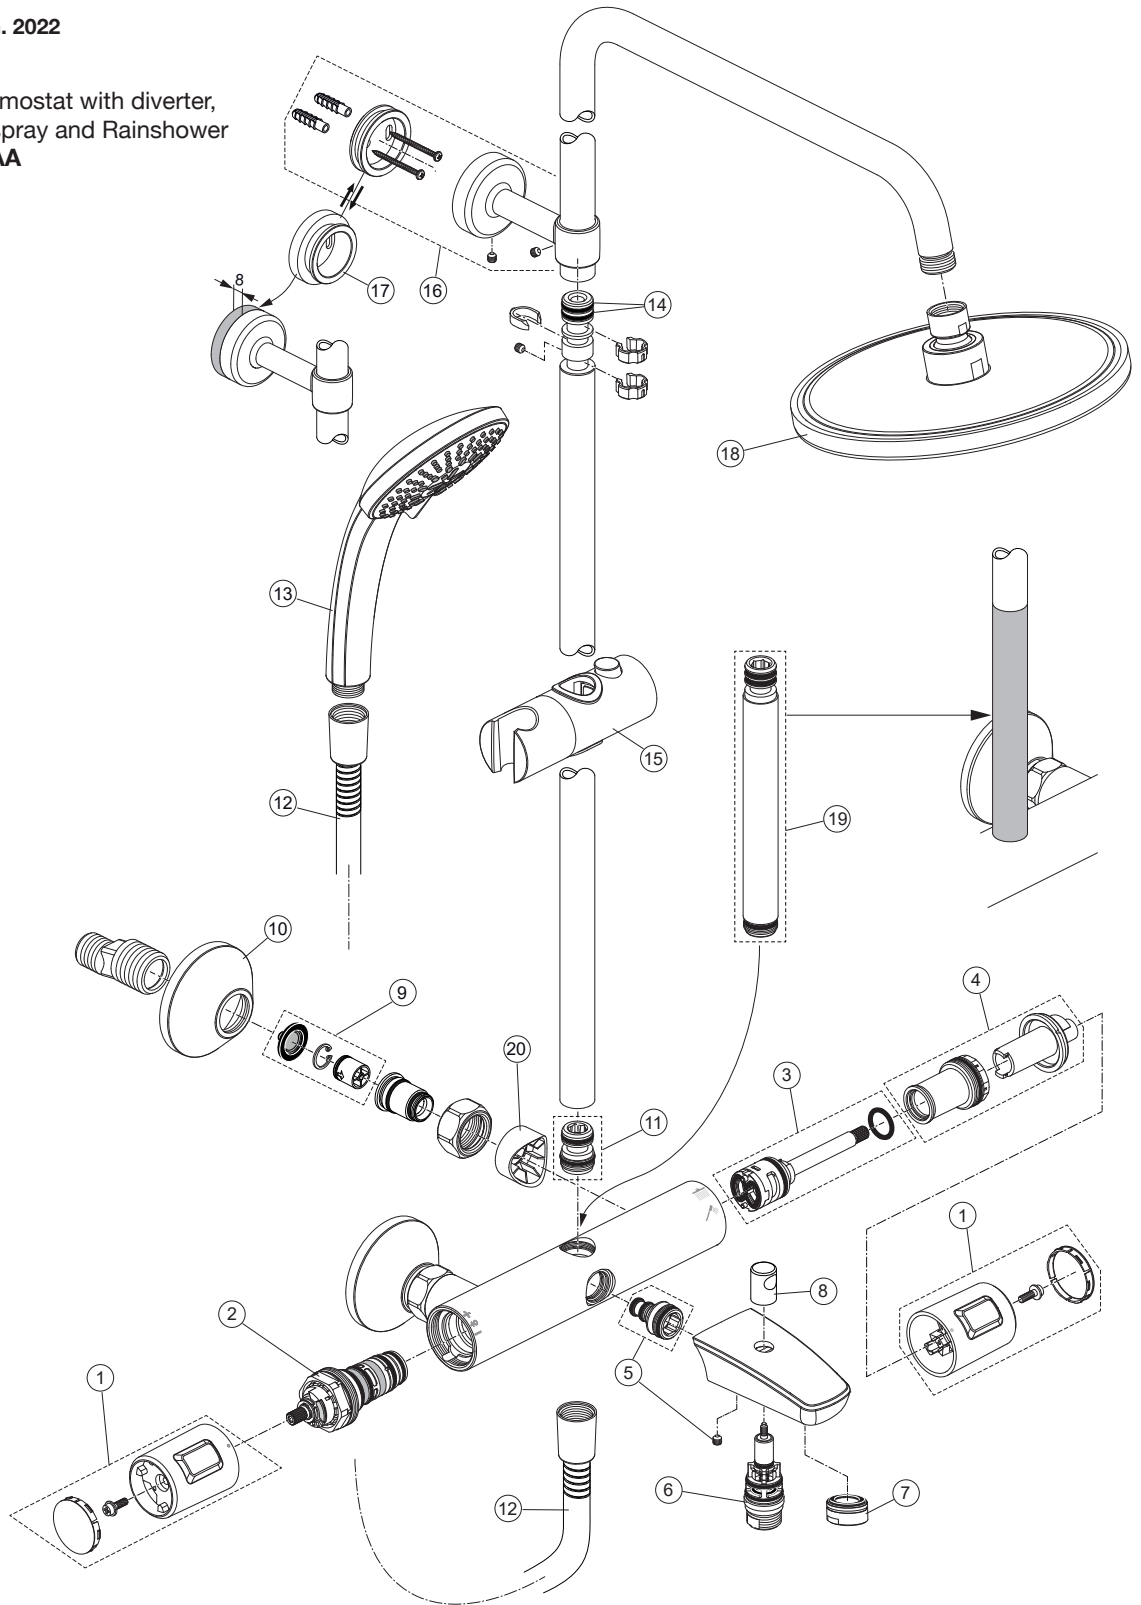

Produced from: Jan. 2022

Bath/Shower Thermostat with diverter, shower bar, handspray and Rainshower chrome **A7590AA**

Pos.	Description	Part-Number	Qty.	Pos.	Description	Part-Number	Qty.
1	Handle cpl.	A 861 370 AA	1 Set	12	Shower hose 1750 mm	BE 175 AA	1 pcs
2	Thermostatic Cartridge cpl.	A 861 371 NU	1 pcs	13	Handspray Ø100-3F-8l/min	B 9403 AA	1 pcs
3	Stop valve with diverter	A 861 375 NU	1 Set	14	O-ring Ø14,3 x 2,4	A 861 332 NU	1 pcs
4	Thread ring + stopring cpl.	A 861 376 NU	1 Set	15	Slider & holder f. handshr.	B 960 976 AA	1 Set
5	Connection nipple cpl.	A 861 571 NU	1 Set	16	Wall fixation complete	A 861 331 AA	1 pcs
6	Diverter complete	B 960 167 AA	1 pcs	17	Fixing plate extension 8mm	A 861 508 AA	1 pcs
7	Aerator	A 963 181 NU	1 pcs	18	Headshower Ø200	BD 140 AA	1 pcs
8	Pull knob	B 960 486 AA	1 pcs	19	Extension kit 150mm long	A 861 379 AA	1 Set
9	Non-return valve	A 861 372 NU	1 Set		Extension kit 300mm long	A 861 380 AA	1 Set
10	Escutcheon	A 960 914 AA	1 pcs	20	Escutcheon Ø32	A 861 816 AA	2 pcs
11	Connection nipple cpl.	A 861 789 NU	1 Set				