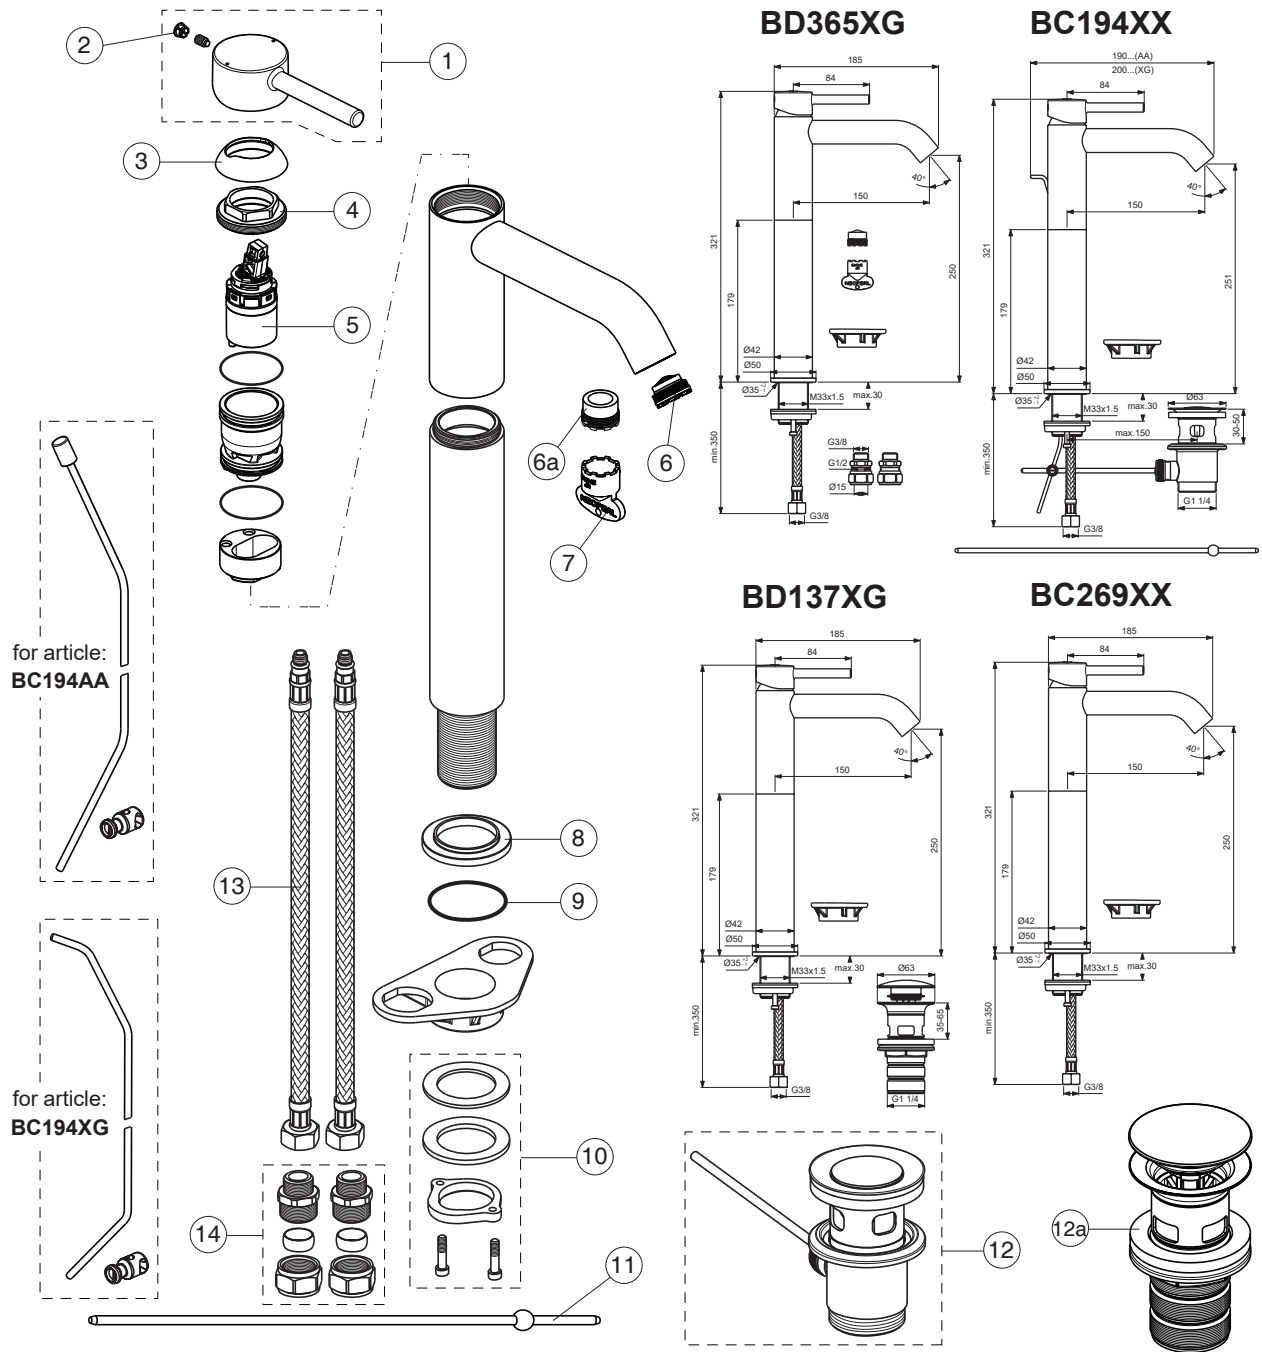

CERALINE

Ideal Standard

For XX=Coverage-Designate:
AA=chrome,XG=silk black

For Instance:
B961706AA for chrome

Pos.	Signify	Spare parts-Nr.	Quantity	Pos.	Signify	Spare parts-Nr.	Quantity
1	Lever,w/logo-set	B961706XX	1 Pcs.	13	Fl.pexhose G3/8/L620	B960364NU	1 Pcs.
2	Block cap	A961157XX	1 Pcs.	14	Connector G3/8,Ø15	B960845NU	1 Set
3	Cover cap	A861080XX	1 Pcs.				
4	Screw M38x1.5	B961645NU	1 Set				
5	Cartridge Ø28mm	A861397NU	1 Pcs.				
6+pos.7	Neoperl M21.5x1-5 l/min	B960889NU	1 Pcs.				
6a	Flowstr.cache M21.5x1	A960191NU	1 Pcs. (for BD365XG)				
7	Service key	B960654NU	1 Pcs.				
8	Rosette decorative	B960712XX	1 Pcs.				
9	O-Ring Ø37.77x2.62	A962574NU	1 Pcs.				
10	Connecting group	B960255NU	1 Set				
11	Waste rod L330mm	A960200AA	1 Pcs.				
12	Pop-up drain ass.	A962991XX	1 Pcs.				
12a	Click waste	E1482XX	1 Pcs.				