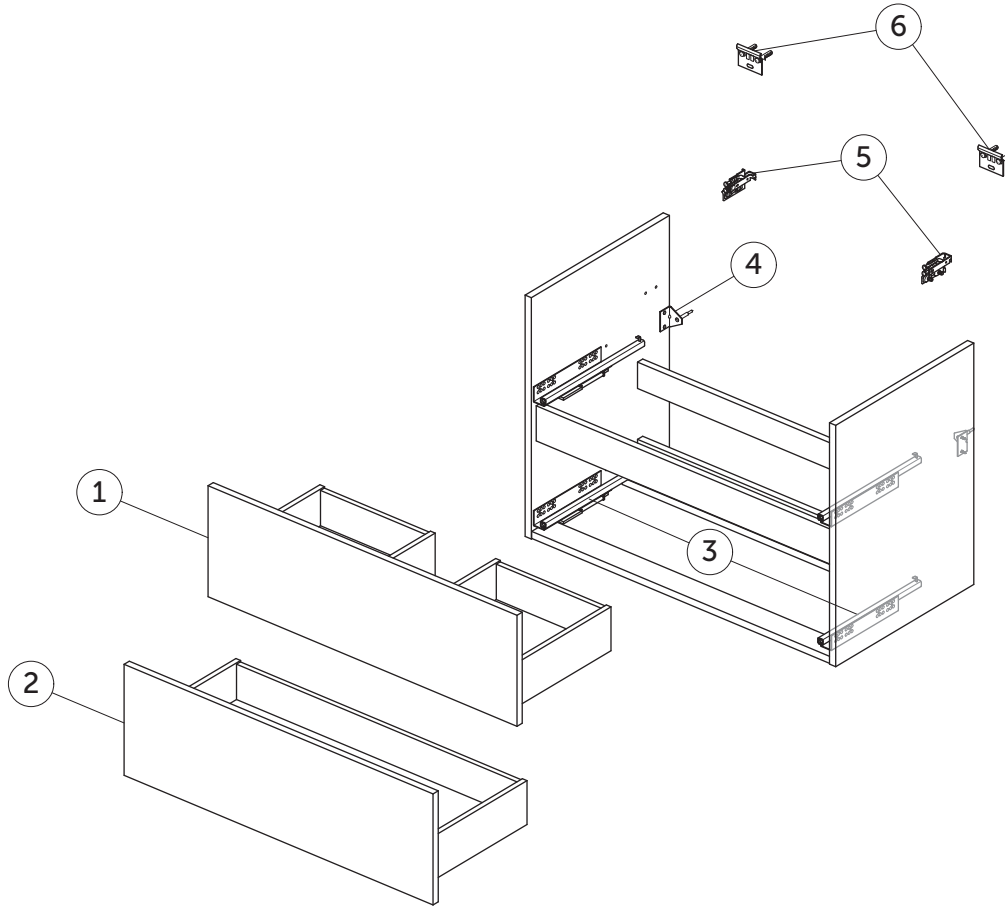

SPARE PARTS

Basin Unit 800 WH
2 drawers

R0263

EUROVIT⁺
ULYSSE⁺
SIMPLICITY⁺

Item	Description	Colour/Finish	Code No.	Quantity
1	Upper drawer 80	WG - Glossy White TI - Mid Grey Y8 - Natural Oak Y9 - Flint Hickory	RF020WG RF020TI RF020Y8 RF020Y9	1
2	Lower drawer 80	WG - Glossy White TI - Mid Grey Y8 - Natural Oak Y9 - Flint Hickory	RF021WG RF021TI RF021Y8 RF021Y9	1
3	Runners KIT 300mm Hettich Quadro PE		EF02367	pair
4	L-bracket support		EF02467	1
5	Set Scarpi hanging bracket		EF02567	pair
6	Wall hanging bracket		EF02667	2