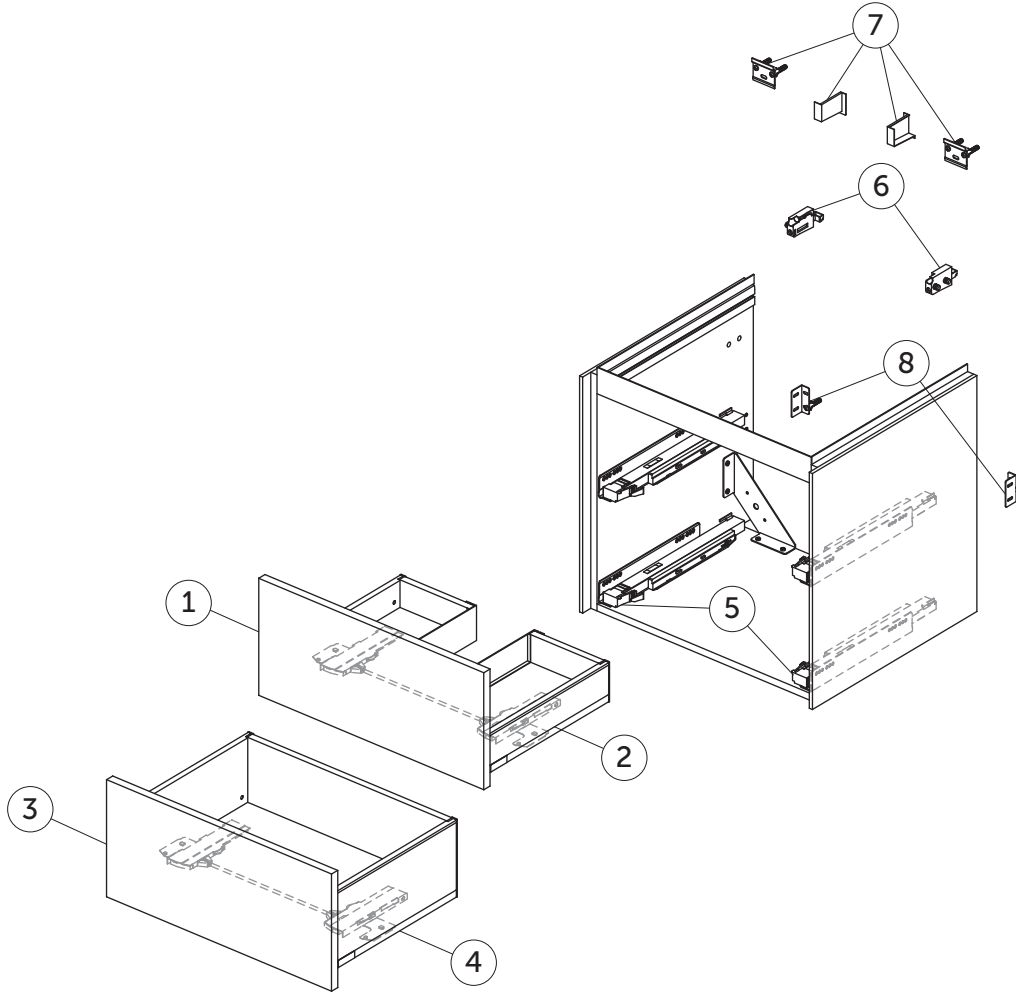

SPARE PARTS

Vanity Unit 600
2 drawers

Item	Description	Colour/Finish	Code No.	Quantity
1	Upper Drawer front panel 580 x 267	Y1 - Matt White Y2 - Matt Anthracite Y3 - Matt Sunset Y4 - Smoked Oak Y5 - Dark Walnut Y6 - Light Oak	TV749Y1 TV749Y2 TV749Y3 TV749Y4 TV749Y5 TV749Y6	1
2	Upper Drawer structure box 60 x 50.5	Y2 - Matt Anthracite	-	1
3	Lower Drawer front panel 580 x 267	Y1 - Matt White Y2 - Matt Anthracite Y3 - Matt Sunset Y4 - Smoked Oak Y5 - Dark Walnut Y6 - Light Oak	TV751Y1 TV751Y2 TV751Y3 TV751Y4 TV751Y5 TV751Y6	1
4	Lower Drawer structure box 60 x 50.5	Y2 - Matt Anthracite	TV789Y2	1
5	Runners 400 Push KIT		TV76967	Pair
6	Hanging brackets KIT 1		RV08267	Pair
7	Wall fixation KIT 1 new		TV72667	14
8	Safety KIT (brackets, screws & plugs)		TV38767	12