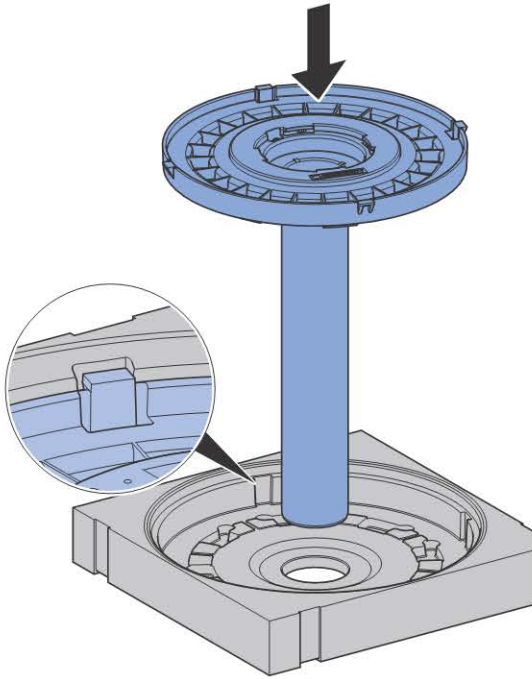

1 B

✓

→ Installation Notes
Geberit Pluvia 967.544.00.0

1

2

3

4