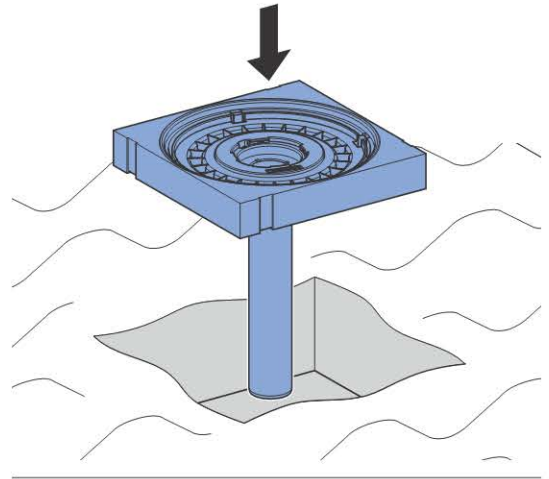

1 B

✓

→ Installation Notes
Geberit Pluvia 967.544.00.0

1

2

3

4