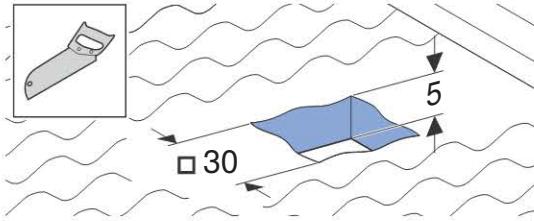

1 B

✓

→ Installation Notes
Geberit Pluvia 967.544.00.0

1