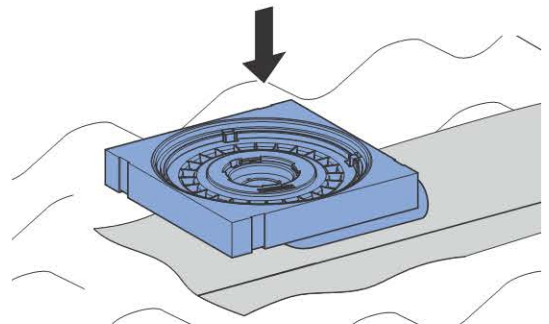

1 B

✓

→ Installation Notes
Geberit Pluvia 967.544.00.0

1

2

3

4