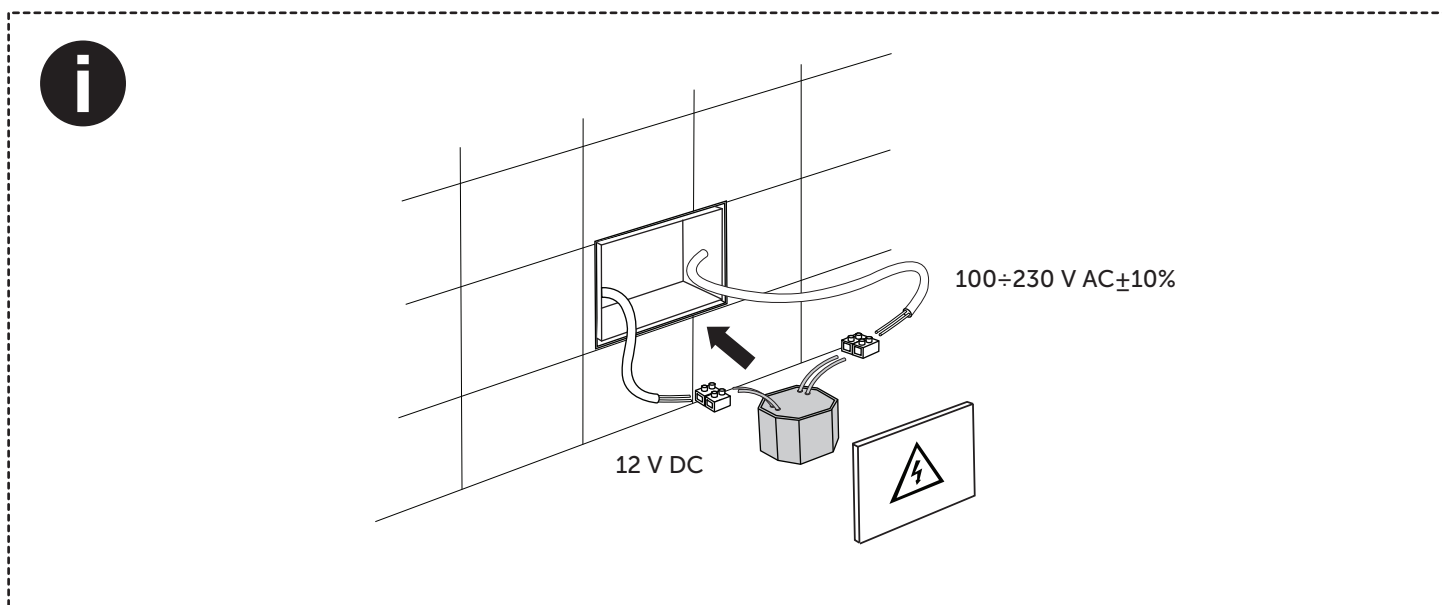

x2

360°

6

x1

90°

7

12 V DC

Ideal Standard International NV  
Corporate Village – Gent Building  
Da Vincilaan 2  
B1935 – Zaventem  
Belgium