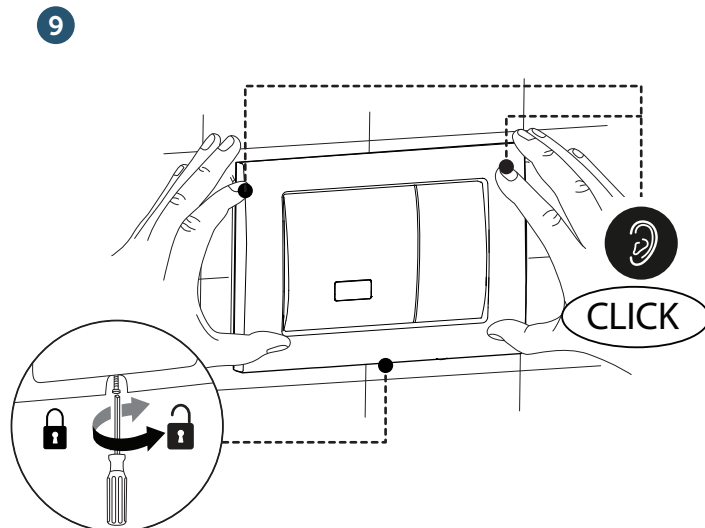

x2

360°

6

x1

90°

7

12 V DC

Ideal Standard International NV  
Corporate Village – Gent Building  
Da Vincilaan 2  
B1935 – Zaventem  
Belgium