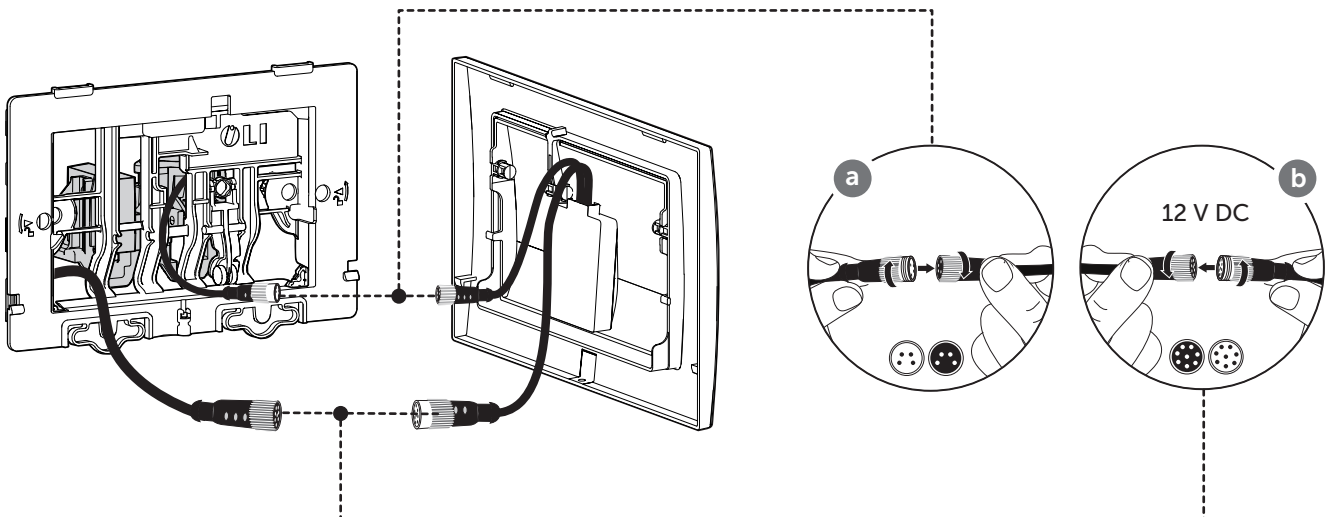

x2

360°

6

x1

90°

7

12 V DC

Ideal Standard International NV  
Corporate Village – Gent Building  
Da Vincilaan 2  
B1935 – Zaventem  
Belgium