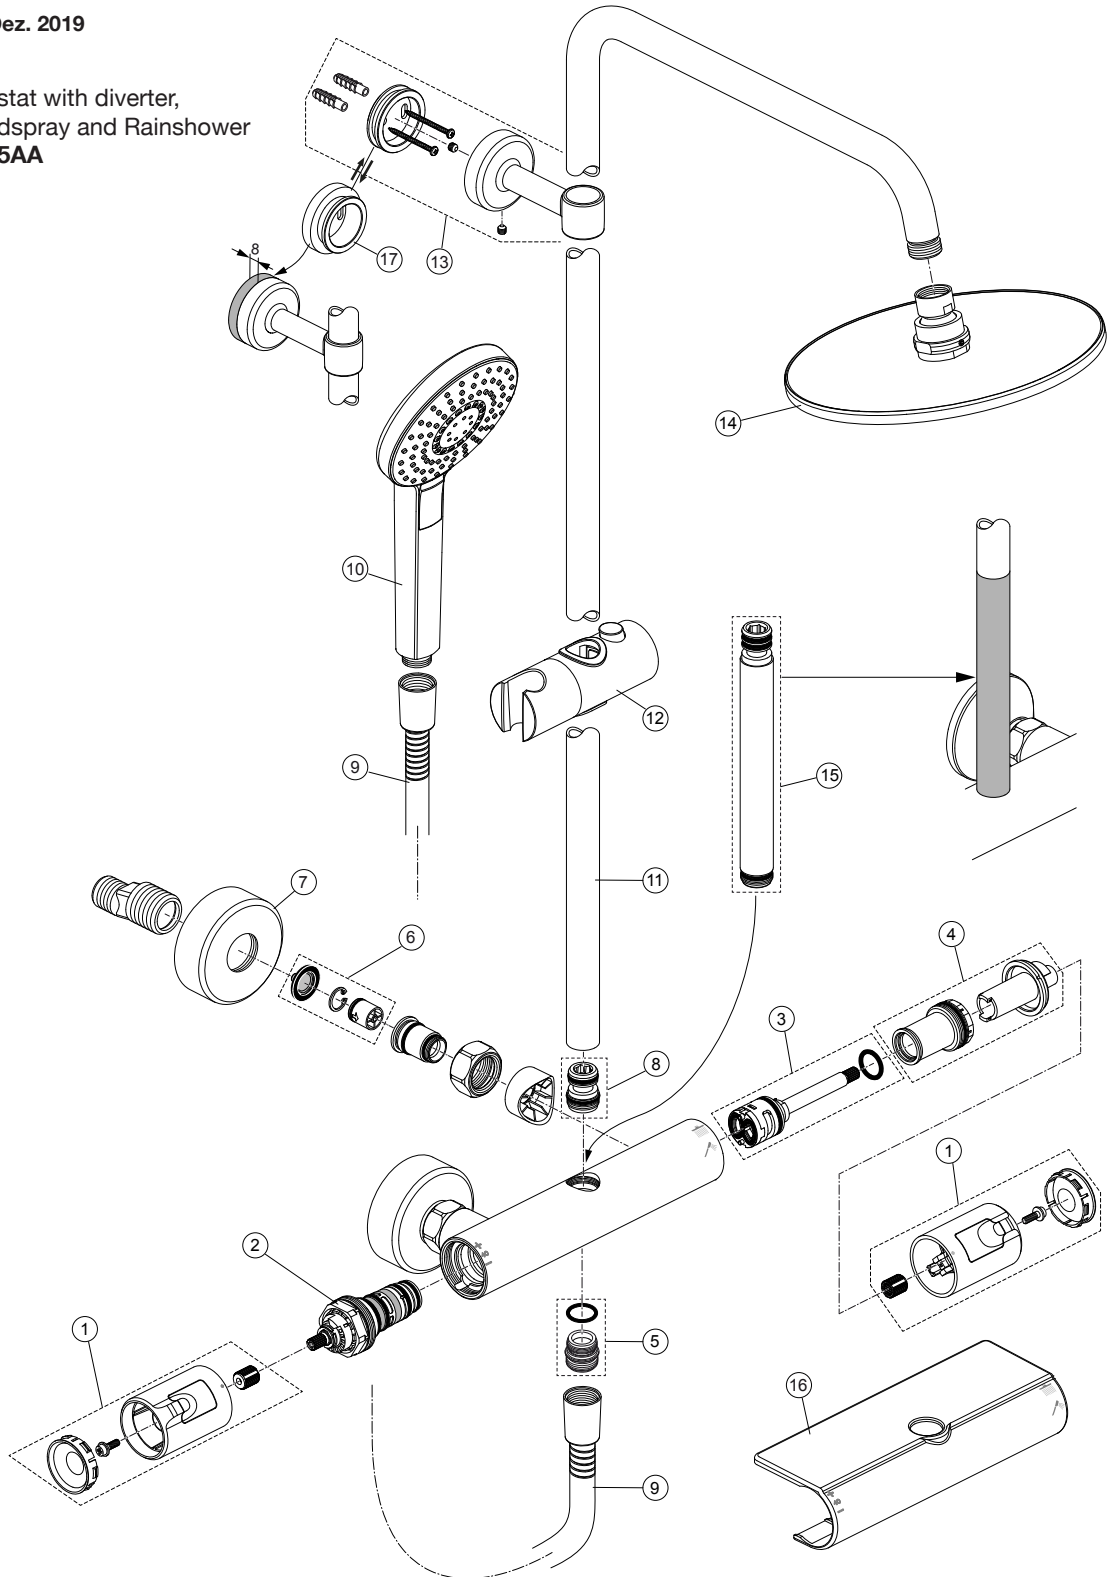

Produced from: Dez. 2019

Shower Thermostat with diverter,
shower bar, handspray and Rainshower
chrome **A7225AA**

Pos.	Description	Part-Number	Qty.	Pos.	Description	Part-Number	Qty.
1	Handle cpl.	A 861 382 AA	1 Set	12	Slider & holder f. handshr.	B 960 976 AA	1 Set
2	Thermostatic Cartridge cpl.	A 861 371 NU	1 pcs	13	Wall fixation complete	A 861 331 AA	1 pcs
3	Stop valve with diverter	A 861 375 NU	1 Set	14	Headshower Ø200 mm	B 9442 AA	1 pcs
4	Thread ring + stopring cpl.	A 861 376 NU	1 Set	15	Extension kit 150mm long	A 861 379 AA	1 Set
5	Nipple G1/2 outside cpl.	A 861 374 NU	1 Set		Extension kit 300mm long	A 861 380 AA	1 Set
6	Non-return valve	A 861 372 NU	1 Set	16	Warp over shelf	A 7601AA	1 pcs
7	Escutcheon	B 960 242 AA	1 pcs				
8	Connection nipple cpl.	A 861 385 NU	1 Set	17	Fixing plate extension 8mm	A 861 508 AA	1 pcs
9	Shower hose 1750 mm	BE 175 AA	1 pcs				
10	Handspray Ø110-3F-8l/min	B 2231 AA	1 pcs				
11	Shower bar 1100 mm	A 861 377 AA	1 pcs				
	Shower bar 1000 mm	A 861 330 AA	1 pcs				