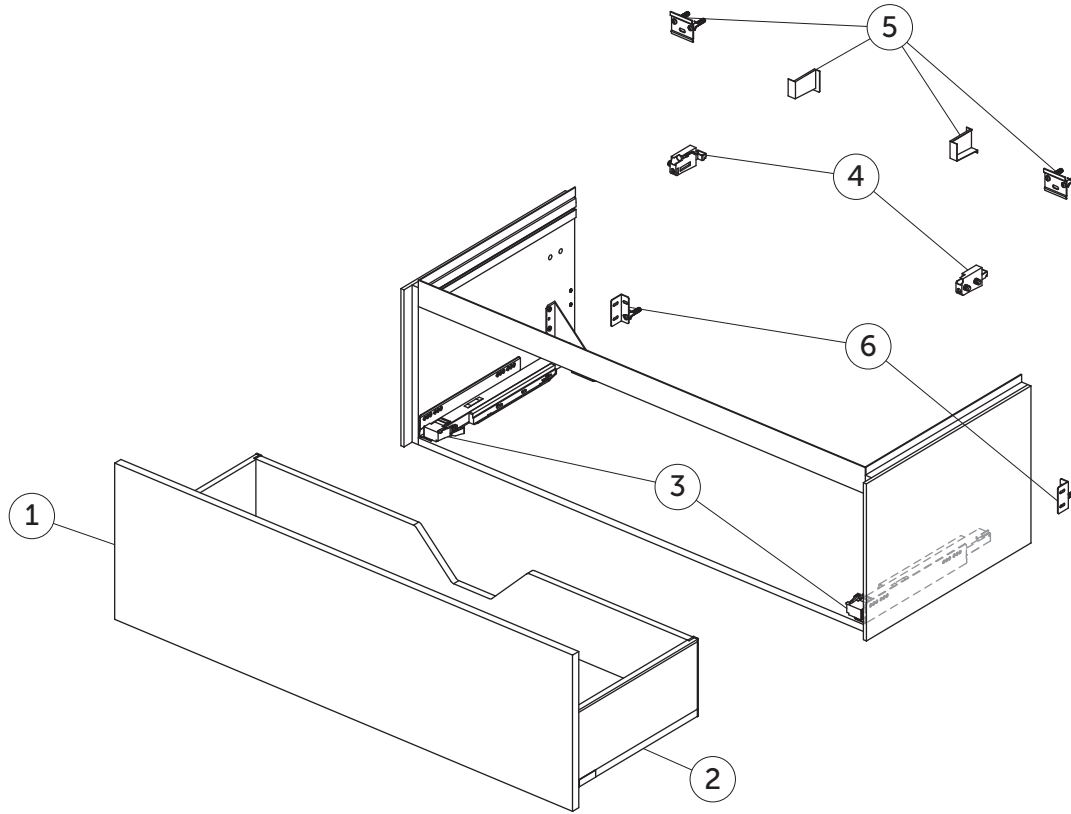

# SPARE PARTS

Vanity Unit 1200  
1 drawer

Item	Description	Colour/Finish	Code No.	Quantity
1	Drawer front panel 1180 x 356	Y1 - Matt White Y2 - Matt Anthracite Y3 - Matt Sunset Y4 - Smoked Oak Y5 - Dark Walnut Y6 - Light Oak	TV782Y1 TV782Y2 TV782Y3 TV782Y4 TV782Y5 TV782Y6	1
2	Drawer structure box 120 x 50.5	Y2 - Matt Anthracite	-	1
3	Runners 400 Push KIT		TV76967	Pair
4	Hanging brackets KIT 1		RV08267	Pair
5	Wall fixation KIT 1 new		TV72667	14
6	Safety KIT (brackets, screws & plugs)		TV38767	12