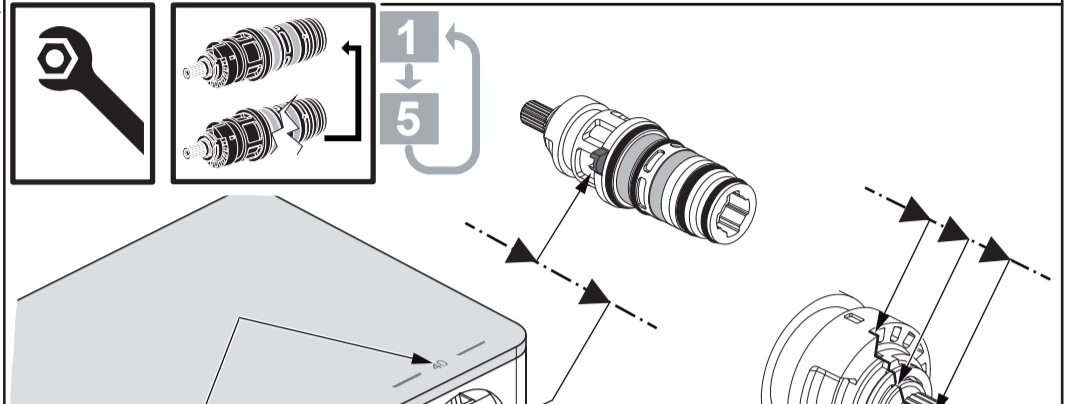

Ideal Standard

CERATHERM S200
 A 7330 ..

0921 / A 868 989
 Made in Germany

Ideal Standard International NV
 Corporate Village - Gent Building
 Da Vincilaan 2
 1935 Zaventem
 Belgium

www.idealstandardinternational.com