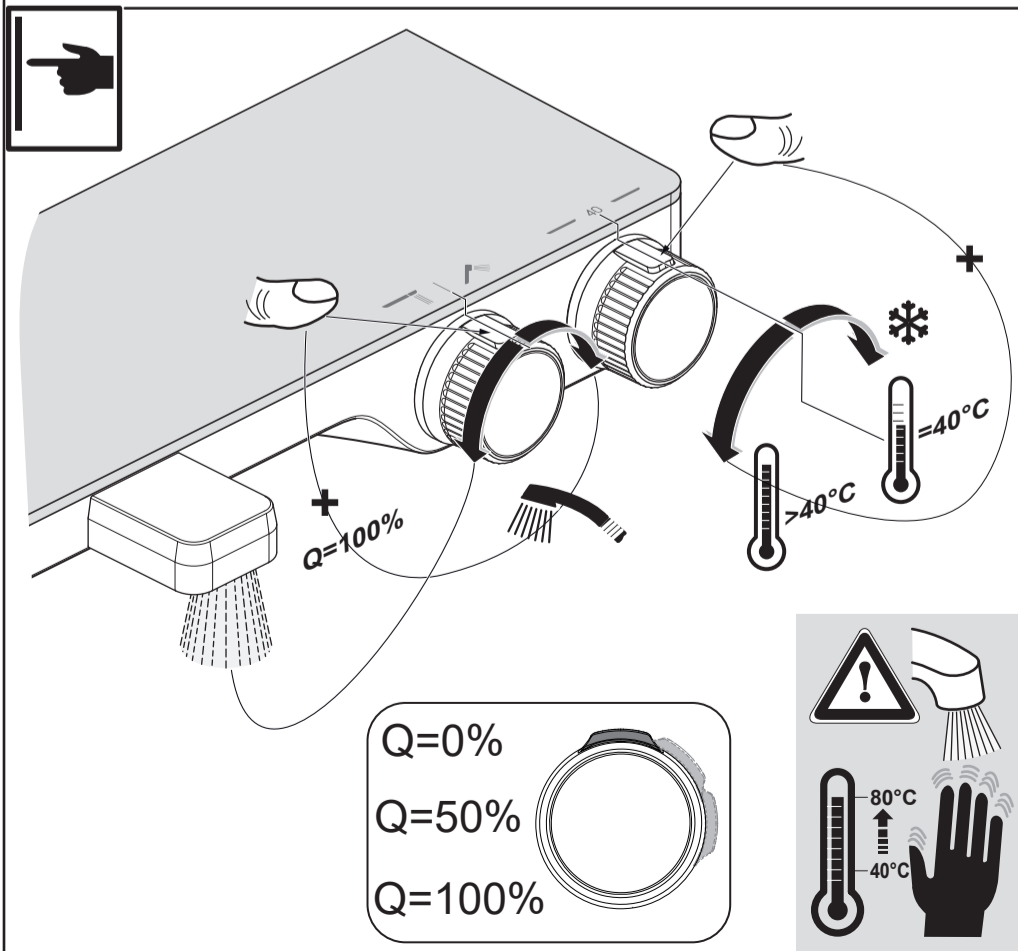

Ideal Standard

CERATHERM S200
 A 7330 ..

0921 / A 868 989
 Made in Germany

Ideal Standard International NV
 Corporate Village - Gent Building
 Da Vincilaan 2
 1935 Zaventem
 Belgium

www.idealstandardinternational.com