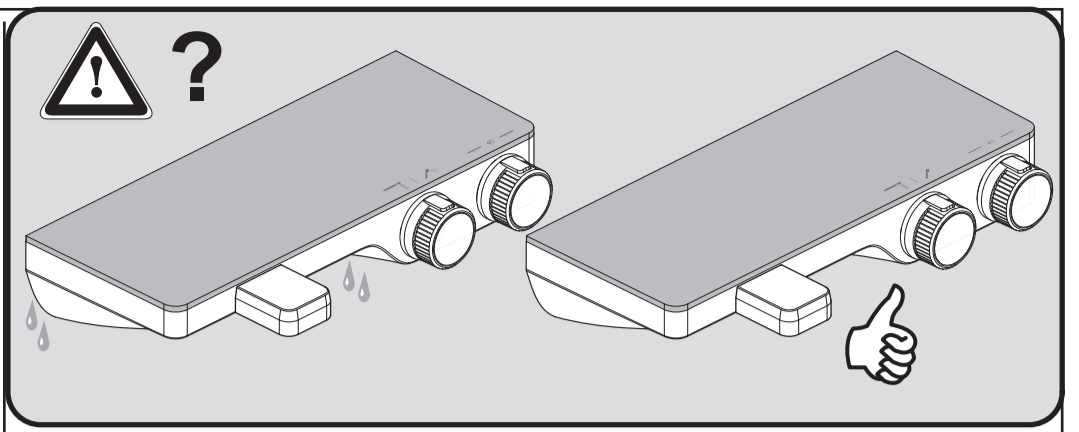

Ideal Standard

CERATHERM S200
 A 7330 ..

0921 / A 868 989
 Made in Germany

Ideal Standard International NV
 Corporate Village - Gent Building
 Da Vincilaan 2
 1935 Zaventem
 Belgium

www.idealstandardinternational.com