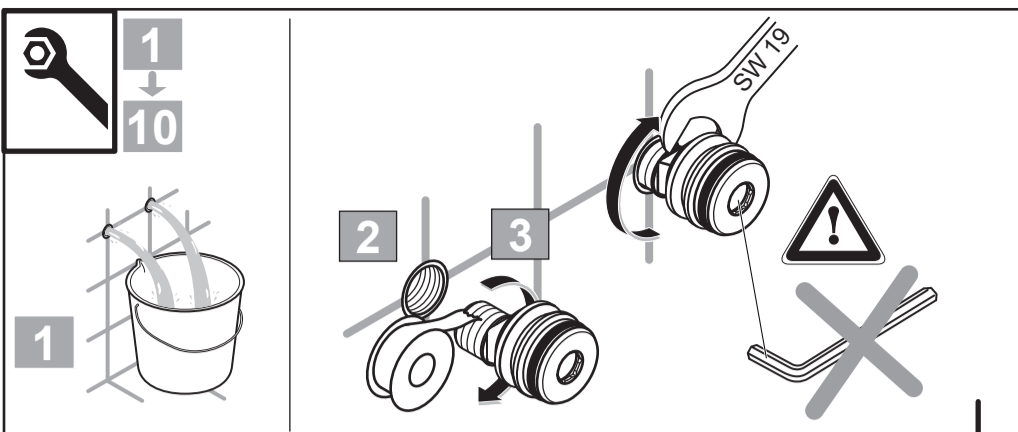

Ideal Standard

CERATHERM S200
 A 7330 ..

0921 / A 868 989
 Made in Germany

Ideal Standard International NV
 Corporate Village - Gent Building
 Da Vincilaan 2
 1935 Zaventem
 Belgium

www.idealstandardinternational.com