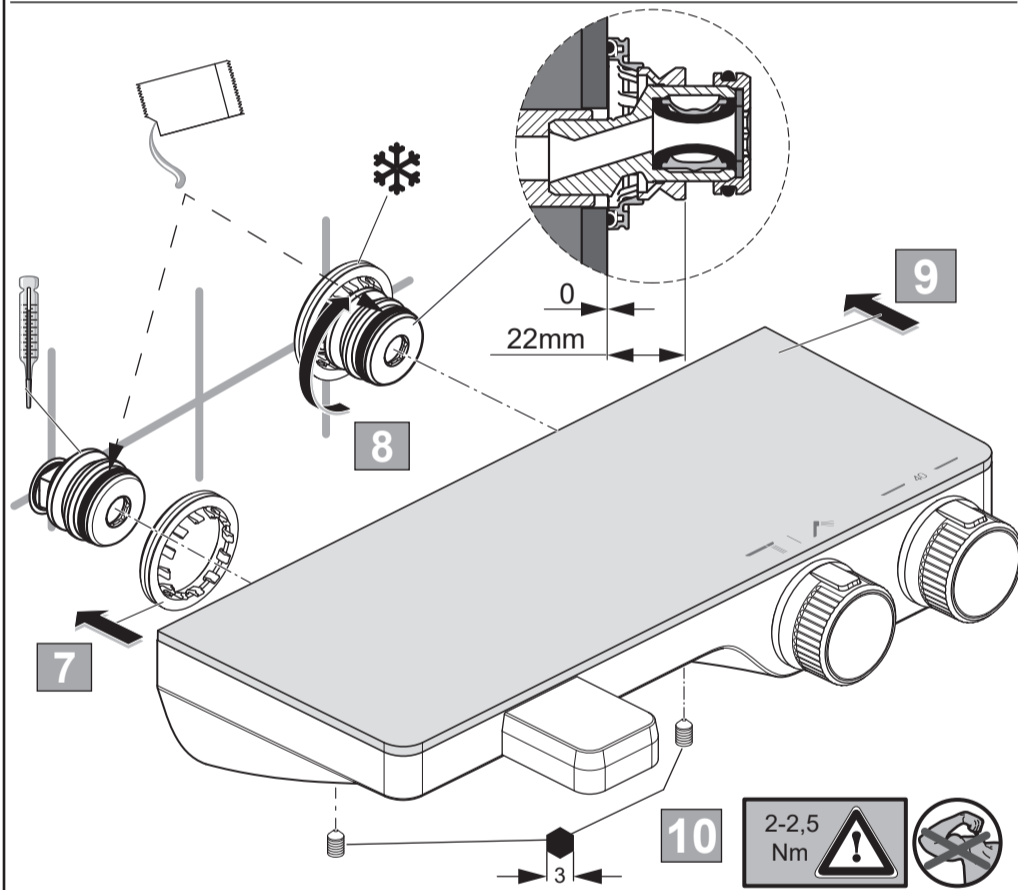

Ideal Standard

CERATHERM S200
 A 7330 ..

0921 / A 868 989
 Made in Germany

Ideal Standard International NV
 Corporate Village - Gent Building
 Da Vincilaan 2
 1935 Zaventem
 Belgium

www.idealstandardinternational.com