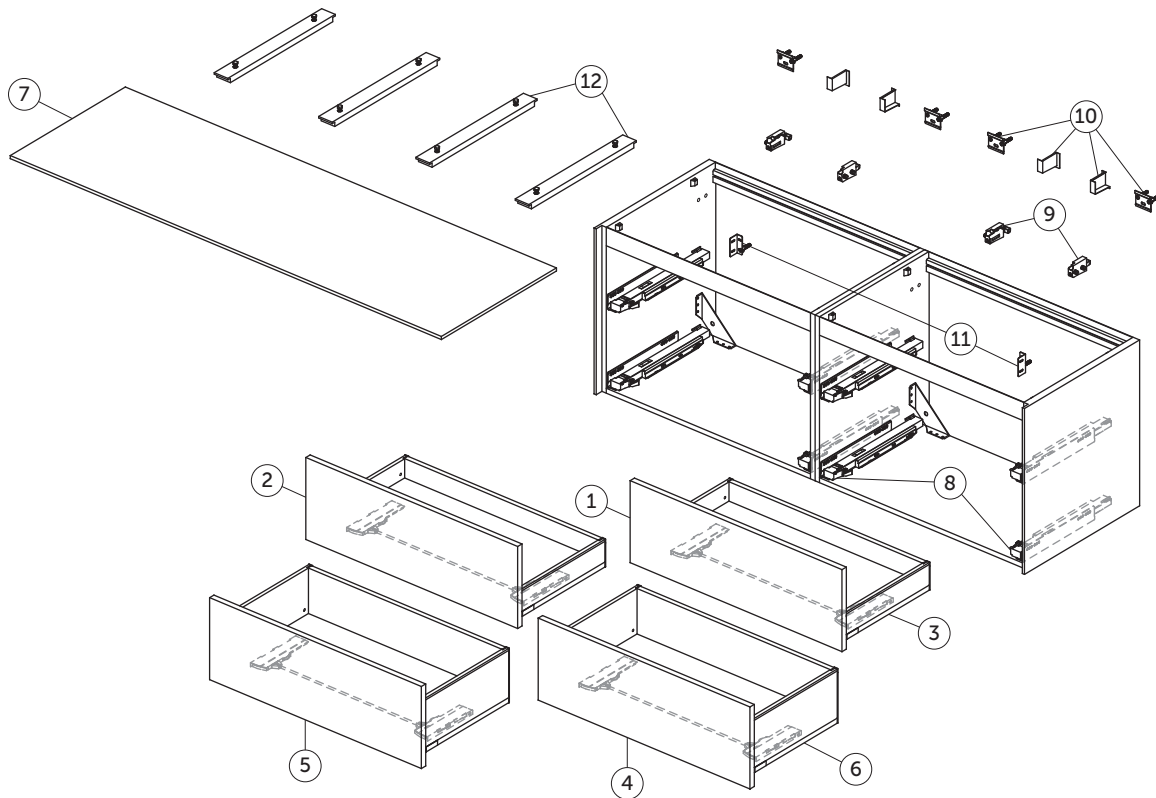

SPARE PARTS

Basin Unit 1600
4 drawers

Page 2 of 3

Item	Description	Colour/Finish	Code No.	Quantity
1	Upper Drawer front panel ns rh 780 x 267	Y1 - Matt White Y2 - Matt Anthracite Y3 - Matt Sunset Y4 - Smoked Oak Y5 - Dark Walnut Y6 - Light Oak	TF088Y1 TF088Y2 TF088Y3 TF088Y4 TF088Y5 TF088Y6	1
2	Upper Drawer front panel ns lh 780 x 267	Y1 - Matt White Y2 - Matt Anthracite Y3 - Matt Sunset Y4 - Smoked Oak Y5 - Dark Walnut Y6 - Light Oak	TF089Y1 TF089Y2 TF089Y3 TF089Y4 TF089Y5 TF089Y6	1
3	Upper Drawer structure box ns l/r 80 x 50.5	Y2 - Matt Anthracite	TF090Y2	1
4	Lower Drawer front panel ns rh 780 x 267	Y1 - Matt White Y2 - Matt Anthracite Y3 - Matt Sunset Y4 - Smoked Oak Y5 - Dark Walnut Y6 - Light Oak	TF091Y1 TF091Y2 TF091Y3 TF091Y4 TF091Y5 TF091Y6	1
5	Lower Drawer front panel ns lh 780 x 267	Y1 - Matt White Y2 - Matt Anthracite Y3 - Matt Sunset Y4 - Smoked Oak Y5 - Dark Walnut Y6 - Light Oak	TF092Y1 TF092Y2 TF092Y3 TF092Y4 TF092Y5 TF092Y6	1
6	Lower Drawer structure box ns l/r 80 x 50.5	Y2 - Matt Anthracite	TF093Y2	1

Manufactured post May 2021.
Manufacturer traceability code 9999.