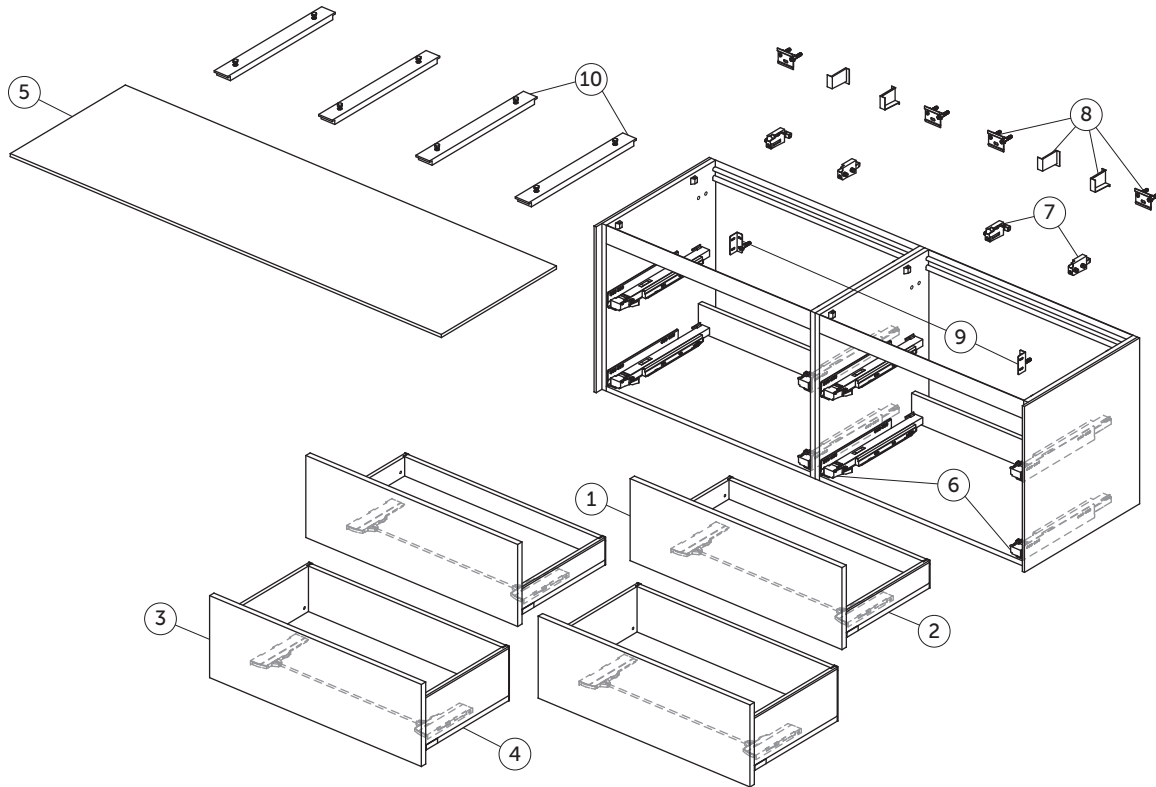

SPARE PARTS

Basin Unit 1600
4 drawers

Item	Description	Colour/Finish	Code No.	Quantity
1	Upper Drawer front panel 780 x 267	Y1 - Matt White Y2 - Matt Anthracite Y3 - Matt Sunset Y4 - Smoked Oak Y5 - Dark Walnut Y6 - Light Oak	TV753Y1 TV753Y2 TV753Y3 TV753Y4 TV753Y5 TV753Y6	1
2	Upper Drawer structure box 80 x 50.5	Y2 - Matt Anthracite	TV790Y2	1
3	Lower Drawer front panel 780 x 267	Y1 - Matt White Y2 - Matt Anthracite Y3 - Matt Sunset Y4 - Smoked Oak Y5 - Dark Walnut Y6 - Light Oak	TV755Y1 TV755Y2 TV755Y3 TV755Y4 TV755Y5 TV755Y6	1
4	Lower Drawer structure box 80 x 50.5	Y2 - Matt Anthracite	TV791Y2	1
5	Worktop 1587 x 505 no cut	Y1 - Matt White Y2 - Matt Anthracite Y3 - Matt Sunset Y4 - Smoked Oak Y5 - Dark Walnut Y6 - Light Oak	TV775Y1 TV775Y2 TV775Y3 TV775Y4 TV775Y5 TV775Y6	1
6	Runners 400 Push KIT		TV76967	pair
7	Hanging brackets KIT 1		RV08267	pair
8	Wall fixation KIT 1 new		TV72667	14
9	Safety KIT (brackets, screws & plugs)		TV38767	12
10	Worktop adjustable support KIT		UV24067	pair