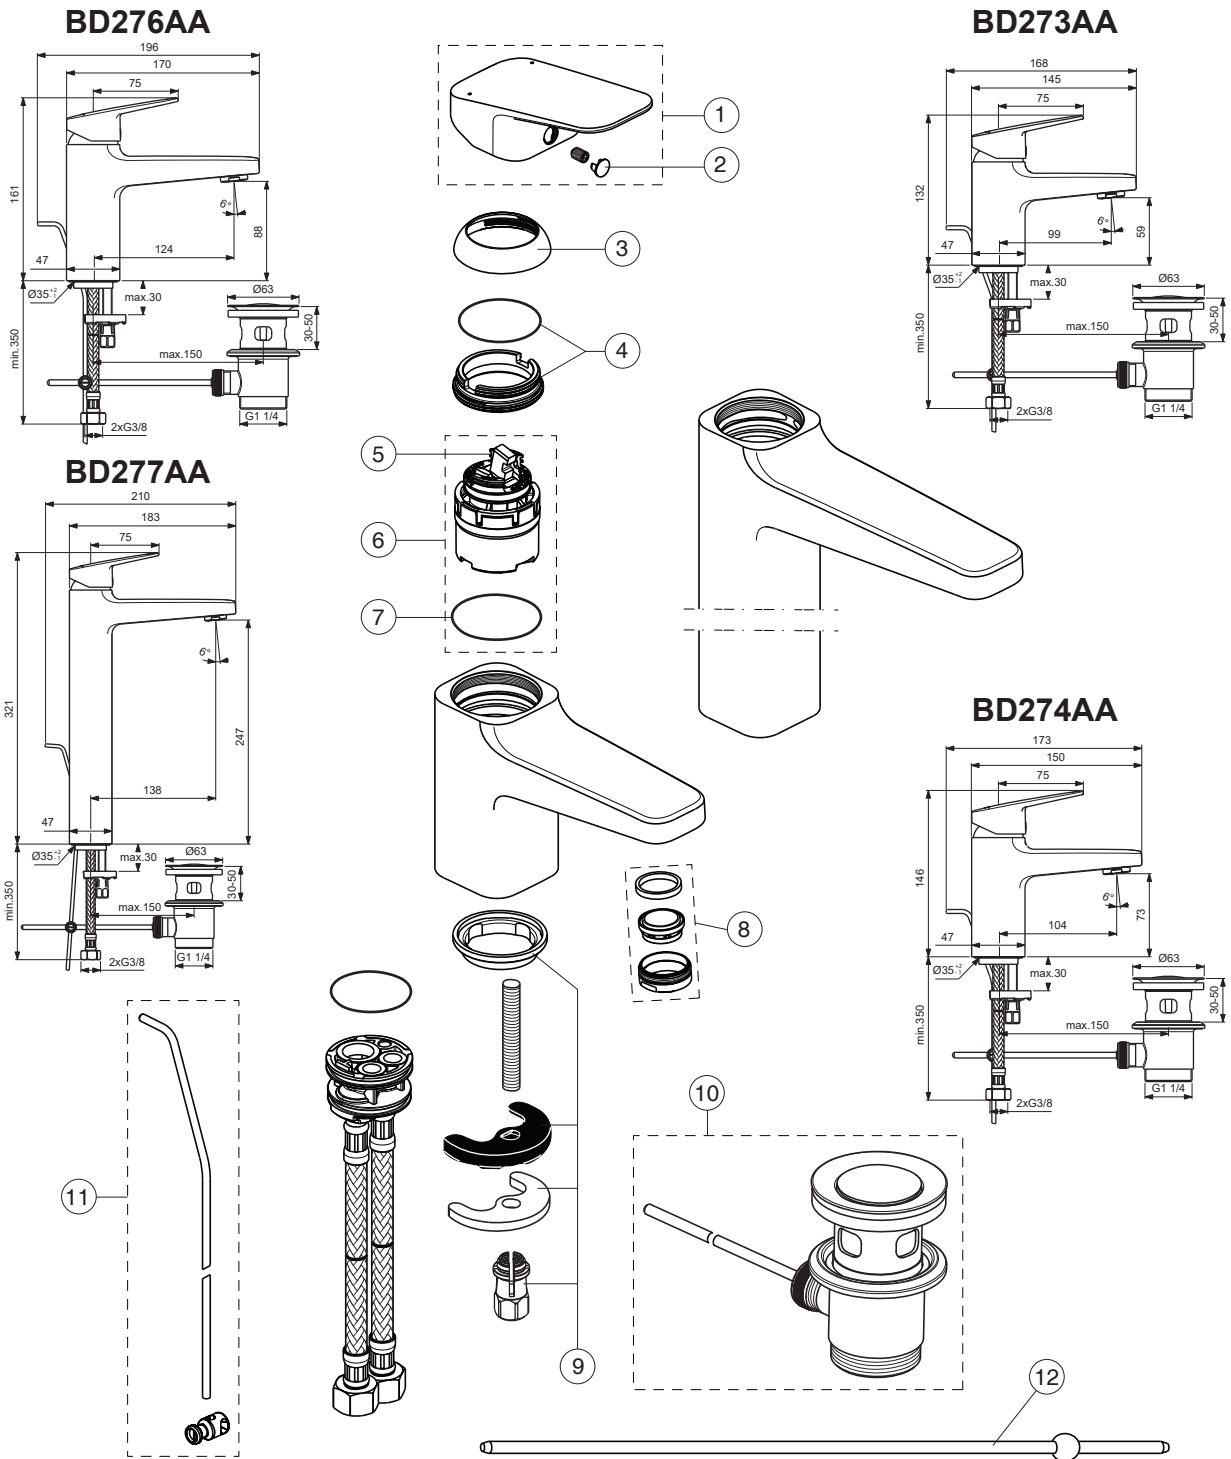

CERAPLAN

Ideal Standard

Pos.	Signify	Spare parts-Nr.	Quantity	Pos.	Signify	Spare parts-Nr.	Quantity
1	Lever,w/logo	B961716AA	1 Set				
2	Cap decorative	B960473AA	1 Pcs.				
3	Rosette M38x1.5	B961438AA	1 Pcs.				
4	Screw M4x1.5/M38x1.5	B961374NU	1 Set				
5	Hot limit stop	A861181NU	1 Pcs.				
6	Cartridge Ø38mm	A861156NU*	1 Pcs.				
7	O-Ring Ø38x2.5	E960059NU*	1 Set				
8	Perlator M24x1-A - 5l/min	B961383AA	1 Pcs.				
9	Connecting set	B961726NU	1 Set				
10	Pop-up drain ass.	A962991AA	1 Pcs.				
11	Pull-up rod-compl.	B960900AA	1 Set				
12	Waste rod L330mm	A960200AA**	1 Pcs.				

\*\* for BD277AA

\*Universal set (not all parts needed)