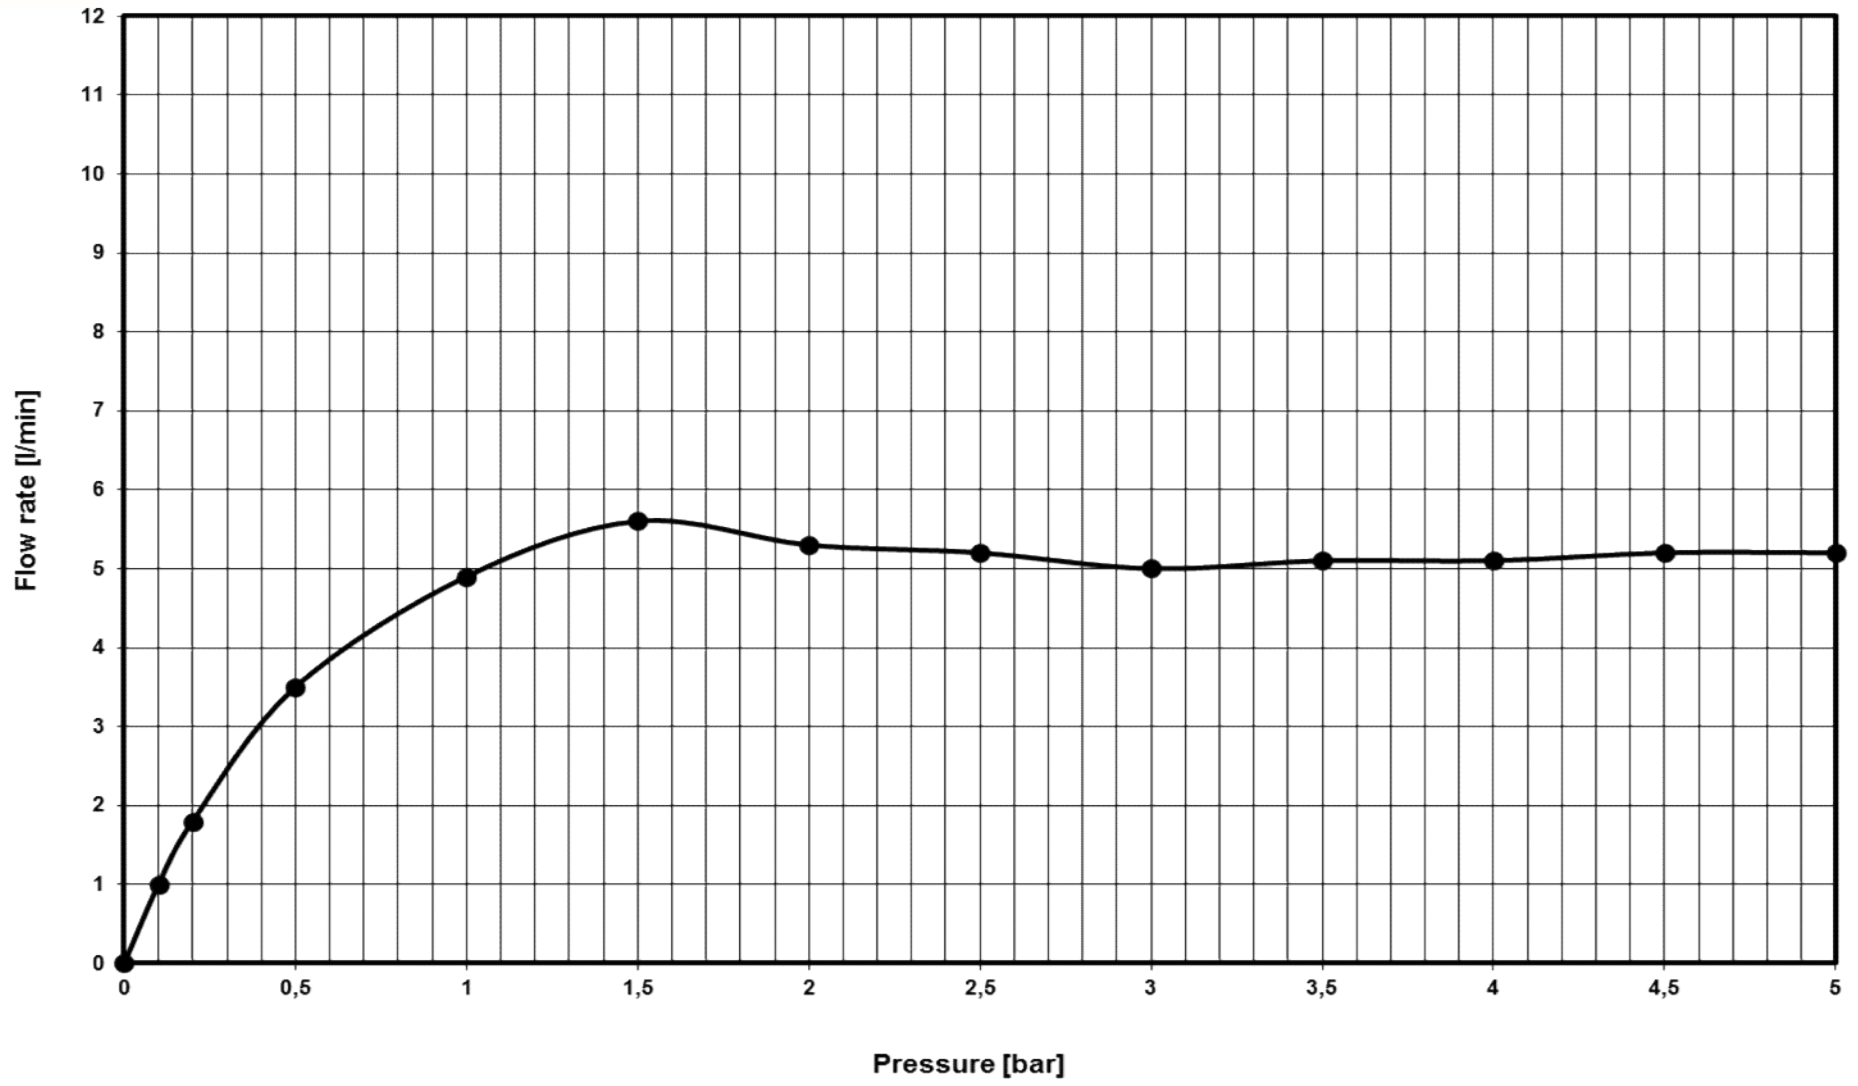

Ideal Standard

CERALINE

BC186AA_BC195AA_BC196AA_Basin 5l/min

—●— Mixed water - series