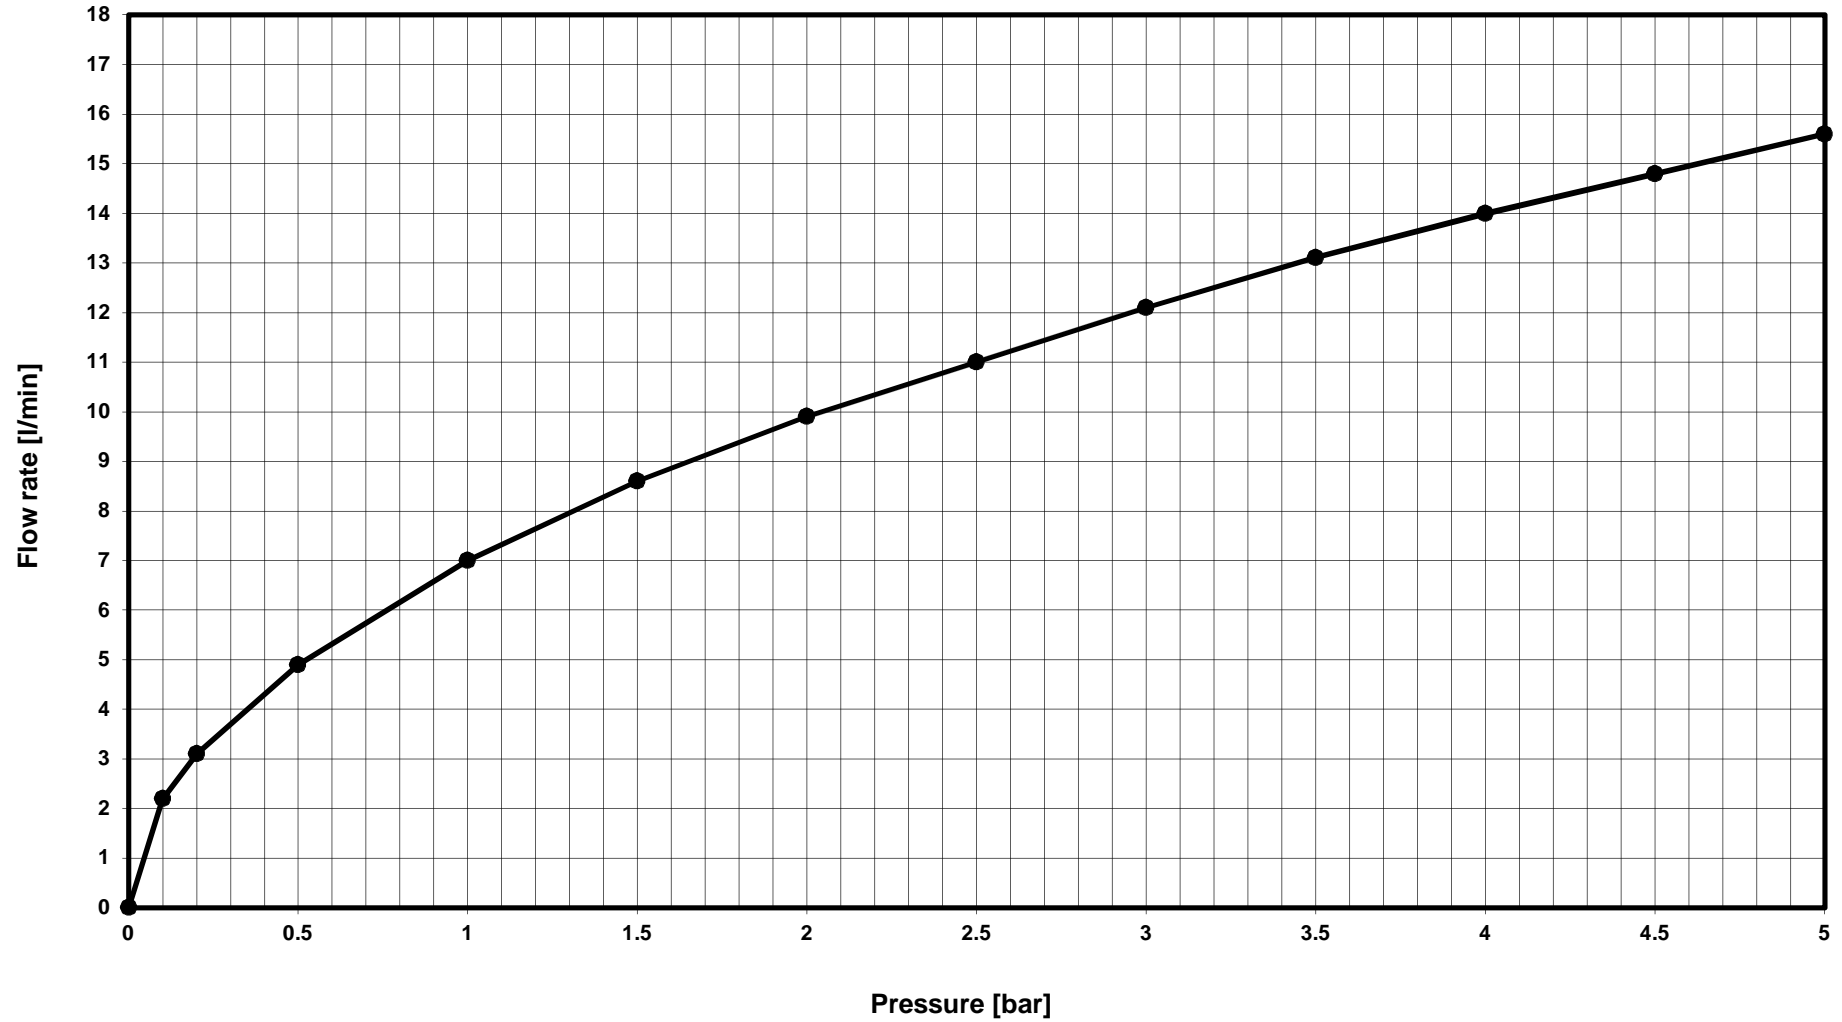

BC174AA - CLOOK SNK MXR TUB.SP. SDE/HDL BLUE ST.

Ideal Standard

—●— Mixed water - series