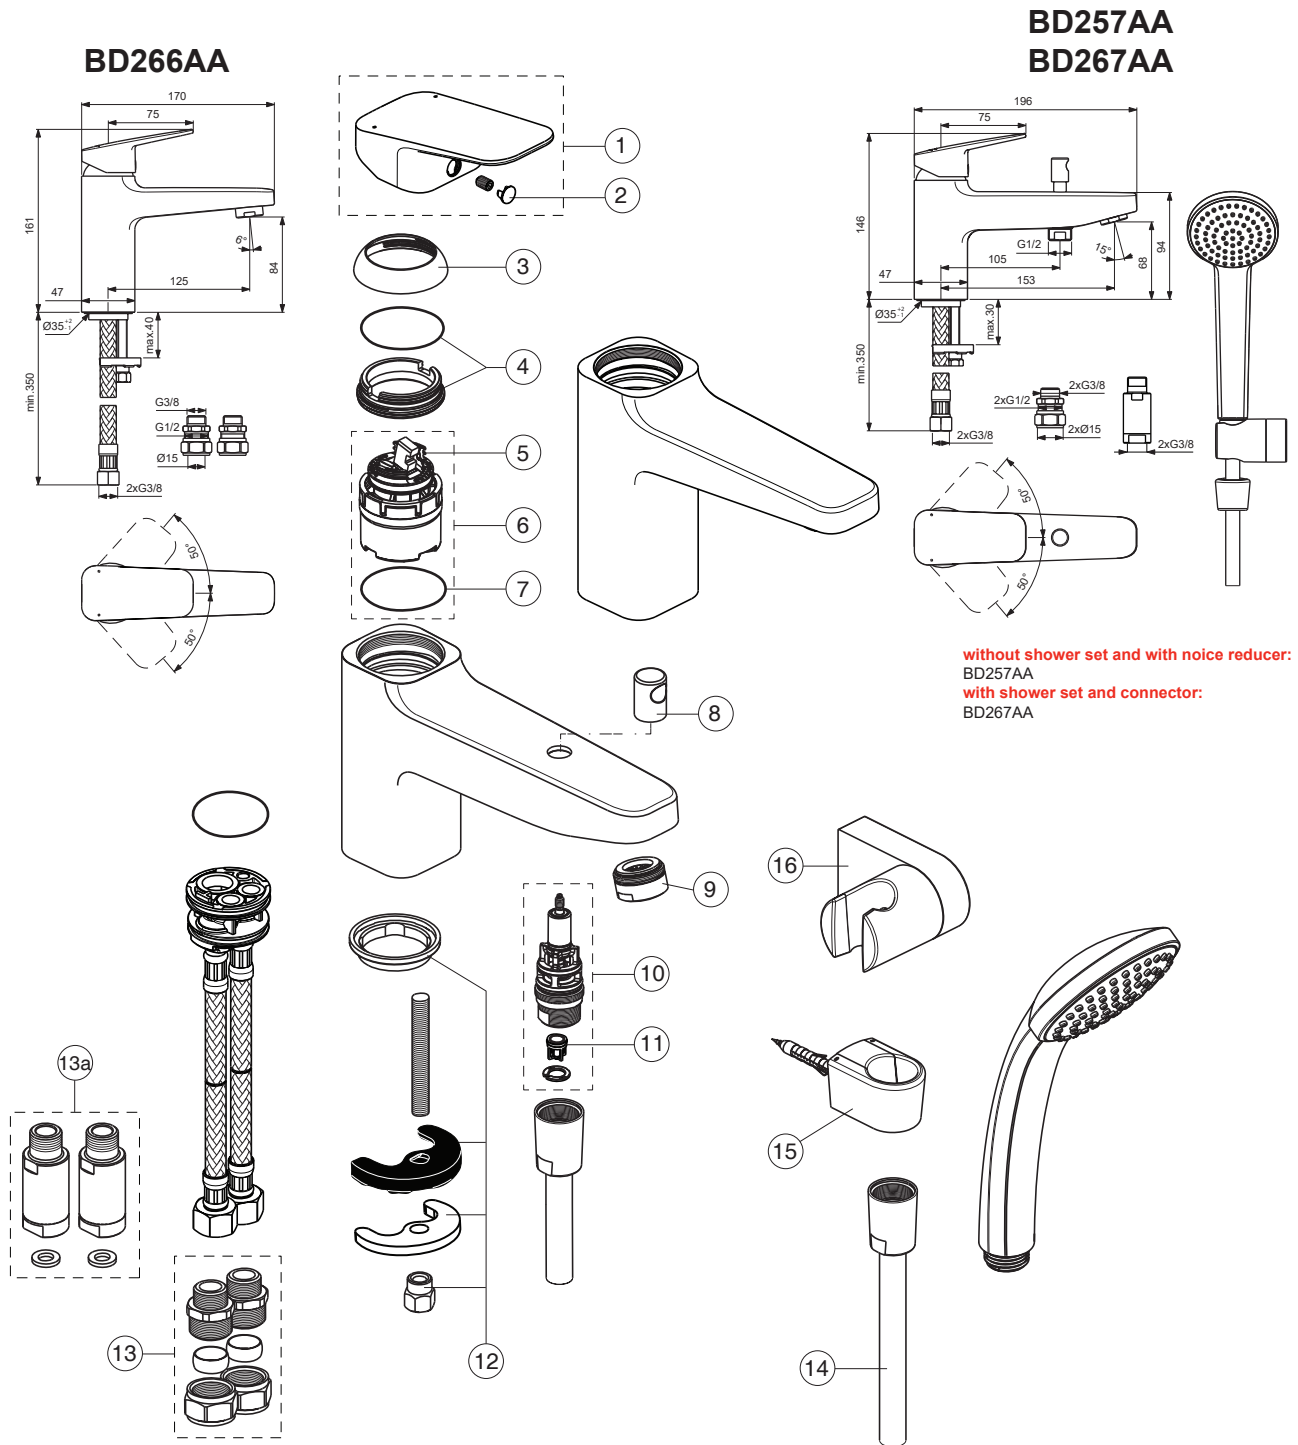

CERAPLAN

Ideal Standard

Pos.	Signify	Spare parts-Nr.	Quantity	Pos.	Signify	Spare parts-Nr.	Quantity
1	Lever, w/logo	B961716AA	1 Set	13a	Noice reducer	A963777AT**	1 Set
2	Cap decorative	B960473AA	1 Pcs.	14	Hose flexible G1/2 /L1800	A963173NU	1 Pcs.
3	Rosette M38x1.5	B961438AA	1 Pcs.	15	Wall fix	B1364AA	1 Pcs.
4	Screw M41x1.5/M38x1.5	B961374NU	1 Set	16	Wall bracket	B960925AA	1 Pcs.
5	Hot limit stop	A861181NU	1 Pcs.				
6	Cartridge Ø38mm	A861156NU*	1 Pcs.				
7	O-Ring Ø38x2.5	E960059NU*	1 Set				
8	Pull knob	B960486AA	1 Pcs.				
9	Nozzle	A961625AA	1 Pcs.				
	Neop.cascade M24x1-D	A960537AA**	1 Pcs.				
10	Diverter automatic	B960167AA	1 Pcs.				
11	Rv-patrone	A960944NU	2 Pcs.				
12	Connecting set	A964520NU	1 Set				
13	Connector G3/8, Ø15-set	B960845NU	1 Set				

\*\* (for BD257AA)

\*Universal set (not all parts needed)

05.2021