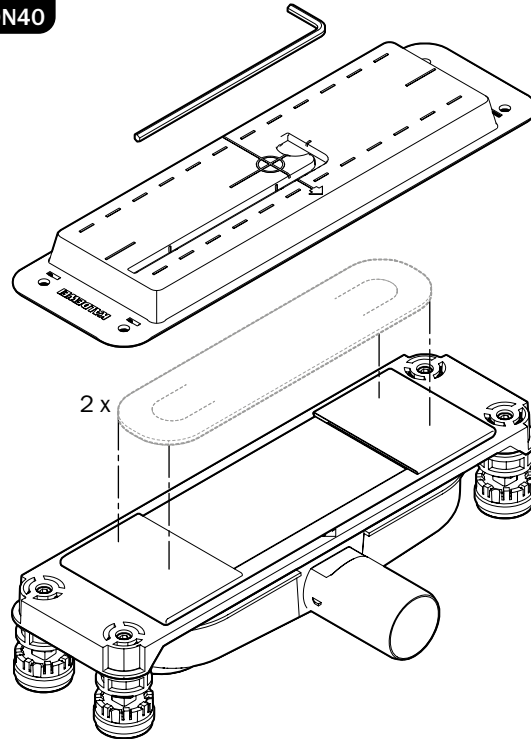

FLOWDRAIN HORIZONTAL FLAT

B

4204

DN40