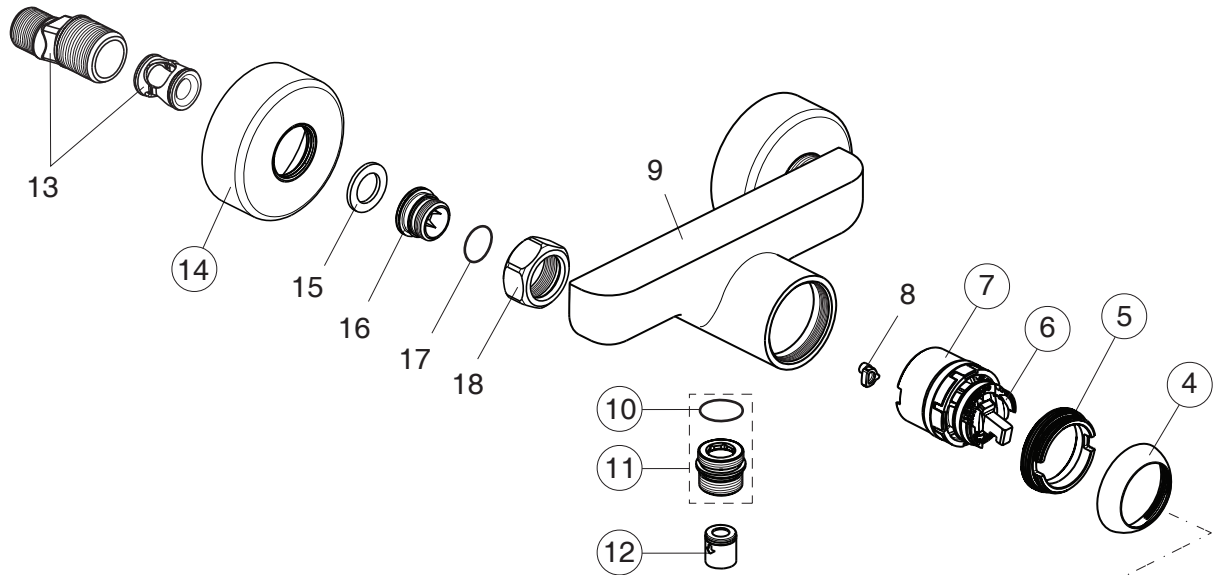

CERAFINE MODEL O

BC499XX

For XX=Coverage-Designate:

AA=chrome, XG=matt black sprayed ral 9005

For Instance:

B961649AA for chrome

Pos.	Signify	Spare parts-Nr.	Quantity	Pos.	Signify	Spare parts-Nr.	Quantity
1	Lever, w/logo-compl.	B961649XX	1 Set	15	Fiber ring Ø24x15x2		2 Pcs.
2	Screw M5x8		1 Pcs.	16	Nipple M19x1.5LH		2 Pcs.
3	Cap decorative	B960473XX	1 Pcs.	17	O-Ring Ø15.6x1.78		2 Pcs.
4	Cap	B961438XX	1 Pcs.	18	Coupling nut		2 Pcs.
5	Screw M41x1.5/M38x1.5	B961374NU	1 Pcs.				
6	Hot limit stop	A861181NU	1 Pcs.				
7	Cartridge Ø38mm	A861156NU*	1 Pcs.				
8	Pin		1 Pcs.				
9	Body shower		1 Pcs.				
10	O-Ring Ø18.2x1.7	A961640NU	2 Pcs.				
11	Nipple M22x1-G1/2	B964675XX	1 Pcs.				
12	Non return valve	B961346NU	1 Pcs.				
13	S-connections		2 Pcs.				
14	Escutcheon	B960242XX	1 Pcs.				

*Universal set (not all parts needed)