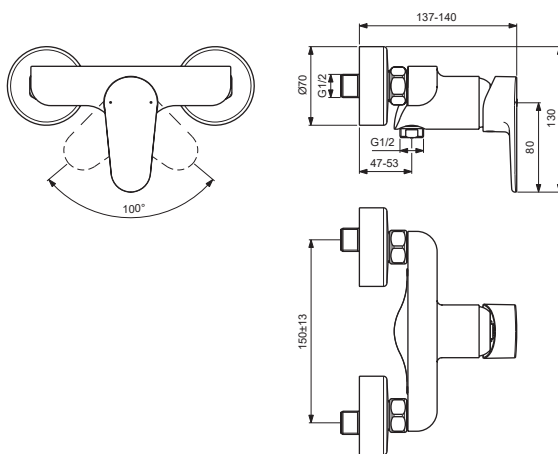

CERAFINE MODEL O

BC499XX

For XX=Coverage-Designate:

AA=chrome, XG=matt black sprayed ral 9005

For Instance:

B961649AA for chrome

Pos.	Signify	Spare parts-Nr.	Quantity	Pos.	Signify	Spare parts-Nr.	Quantity
1	Lever, w/logo-compl.	B961649XX	1 Set	15	Fiber ring Ø24x15x2		2 Pcs.
2	Screw M5x8		1 Pcs.	16	Nipple M19x1.5LH		2 Pcs.
3	Cap decorative	B960473XX	1 Pcs.	17	O-Ring Ø15.6x1.78		2 Pcs.
4	Cap	B961438XX	1 Pcs.	18	Coupling nut		2 Pcs.
5	Screw M41x1.5/M38x1.5	B961374NU	1 Pcs.				
6	Hot limit stop	A861181NU	1 Pcs.				
7	Cartridge Ø38mm	A861156NU*	1 Pcs.				
8	Pin		1 Pcs.				
9	Body shower		1 Pcs.				
10	O-Ring Ø18.2x1.7	A961640NU	2 Pcs.				
11	Nipple M22x1-G1/2	B964675XX	1 Pcs.				
12	Non return valve	B961346NU	1 Pcs.				
13	S-connections		2 Pcs.				
14	Escutcheon	B960242XX	1 Pcs.				

*Universal set (not all parts needed)