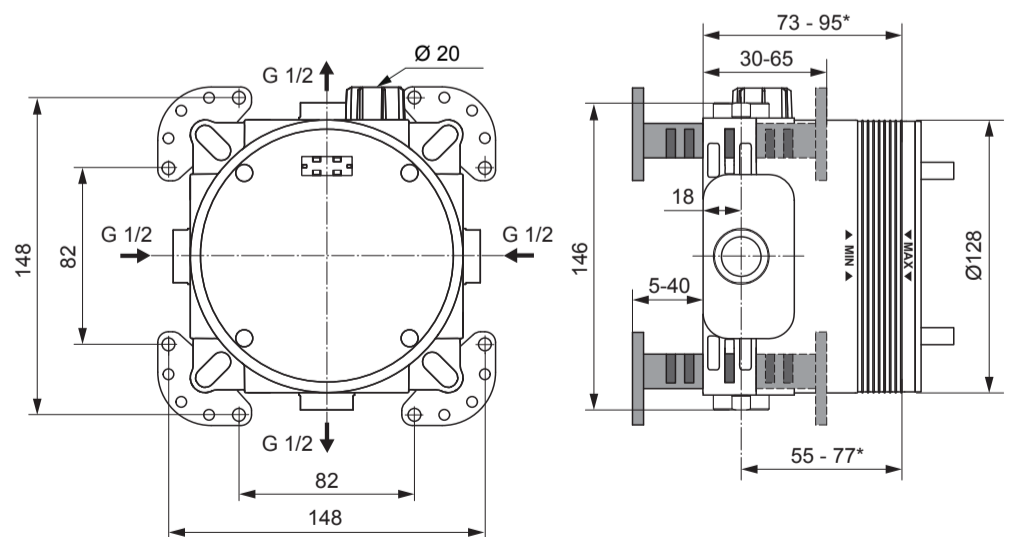

| Pos. | Part No. |
|------|--------------|
| 1 | A 963 131 NU |
| 2 | A 963 132 NU |
| 3 | A 963 146 NU |

EASY BOX
A 1000 NU

Ideal Standard

0822 / A 866 090 40
 Made in Germany

Ideal Standard International NV
 Corporate Village - Gent Building
 Da Vincilaan 2
 1935 Zaventem
 Belgium