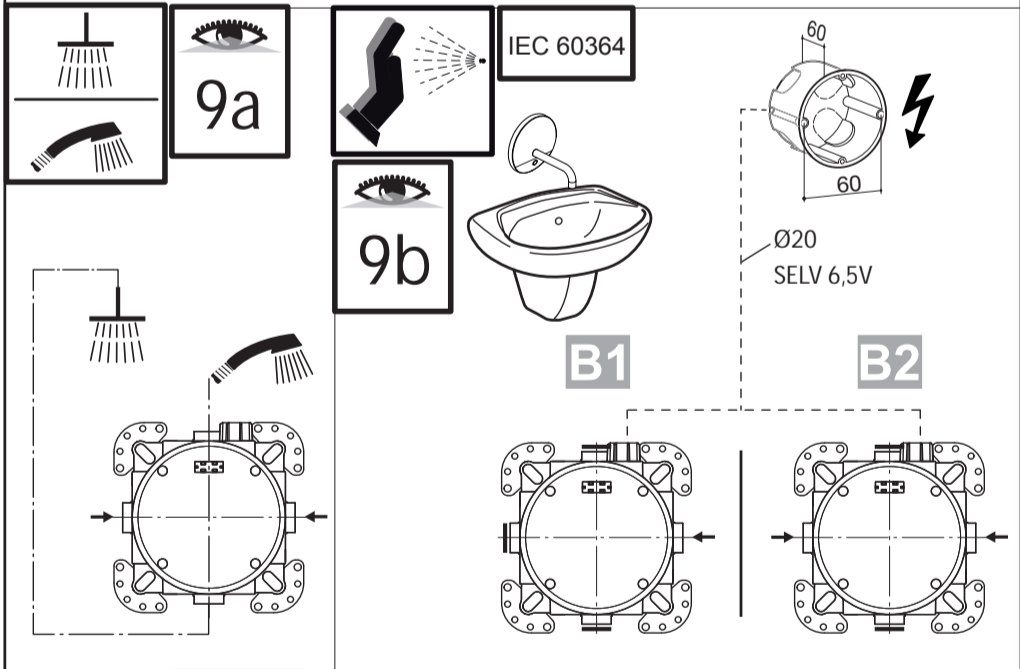

| Pos. | Part No. |
|------|--------------|
| 1 | A 963 131 NU |
| 2 | A 963 132 NU |
| 3 | A 963 146 NU |

EASY BOX
A 1000 NU

Ideal Standard

0822 / A 866 090 40
 Made in Germany

Ideal Standard International NV
 Corporate Village - Gent Building
 Da Vincilaan 2
 1935 Zaventem
 Belgium