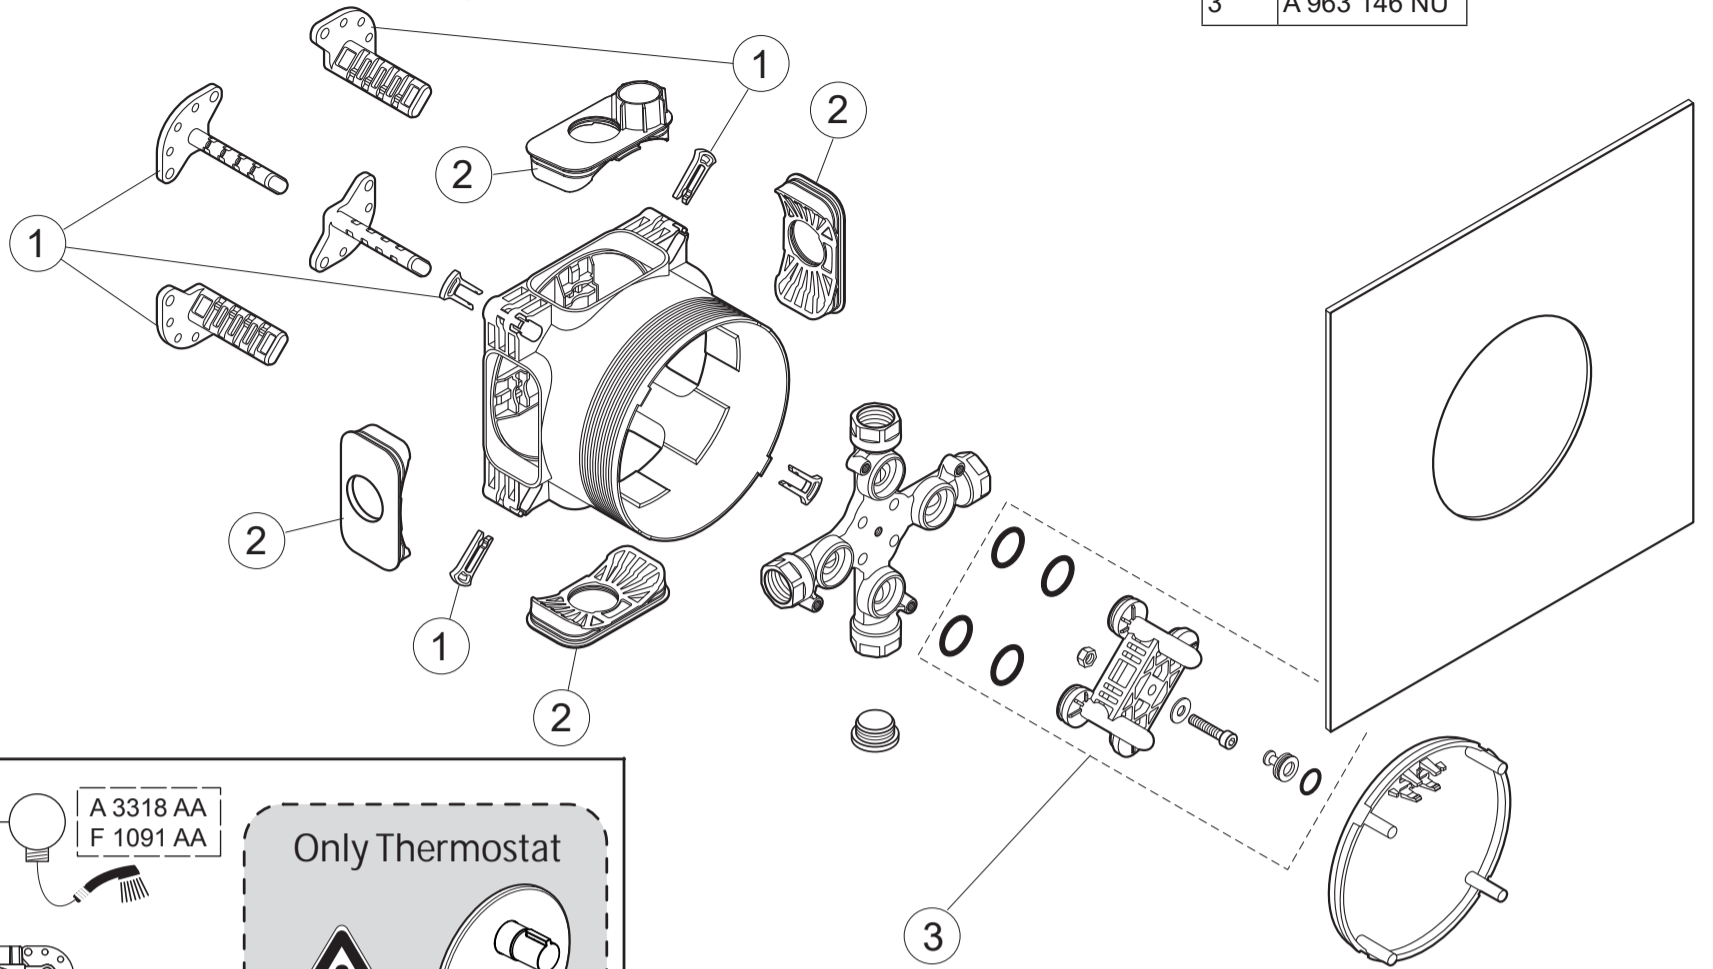

| Pos. | Part No. |
|------|--------------|
| 1 | A 963 131 NU |
| 2 | A 963 132 NU |
| 3 | A 963 146 NU |

EASY BOX
A 1000 NU

Ideal Standard

0822 / A 866 090 40
 Made in Germany

Ideal Standard International NV
 Corporate Village - Gent Building
 Da Vincilaan 2
 1935 Zaventem
 Belgium