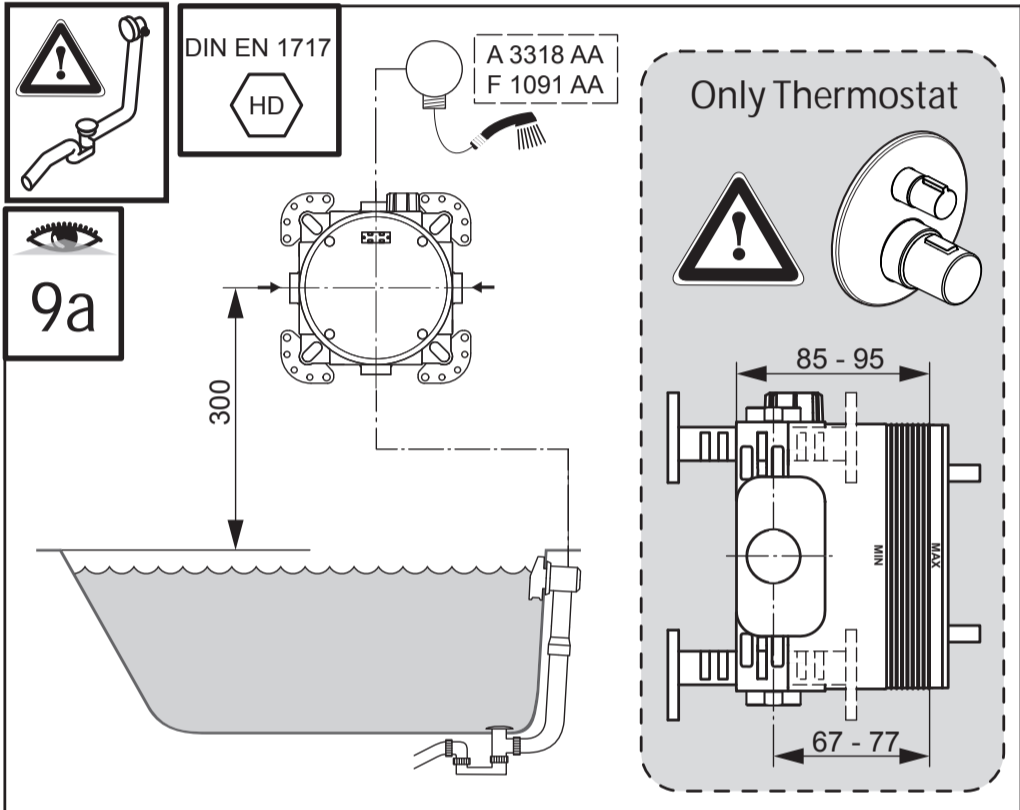

| Pos. | Part No. |
|------|--------------|
| 1 | A 963 131 NU |
| 2 | A 963 132 NU |
| 3 | A 963 146 NU |

EASY BOX
A 1000 NU

Ideal Standard

0822 / A 866 090 40
 Made in Germany

Ideal Standard International NV
 Corporate Village - Gent Building
 Da Vincilaan 2
 1935 Zaventem
 Belgium