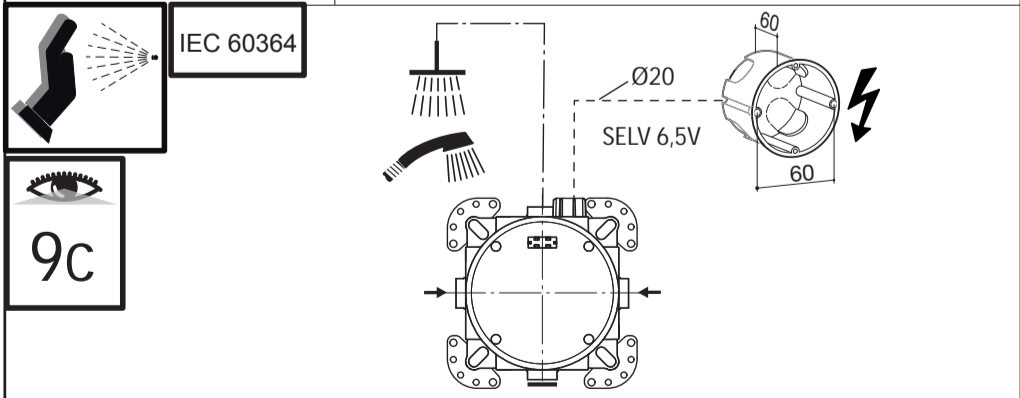

| Pos. | Part No. |
|------|--------------|
| 1 | A 963 131 NU |
| 2 | A 963 132 NU |
| 3 | A 963 146 NU |

EASY BOX
A 1000 NU

Ideal Standard

0822 / A 866 090 40
 Made in Germany

Ideal Standard International NV
 Corporate Village - Gent Building
 Da Vincilaan 2
 1935 Zaventem
 Belgium