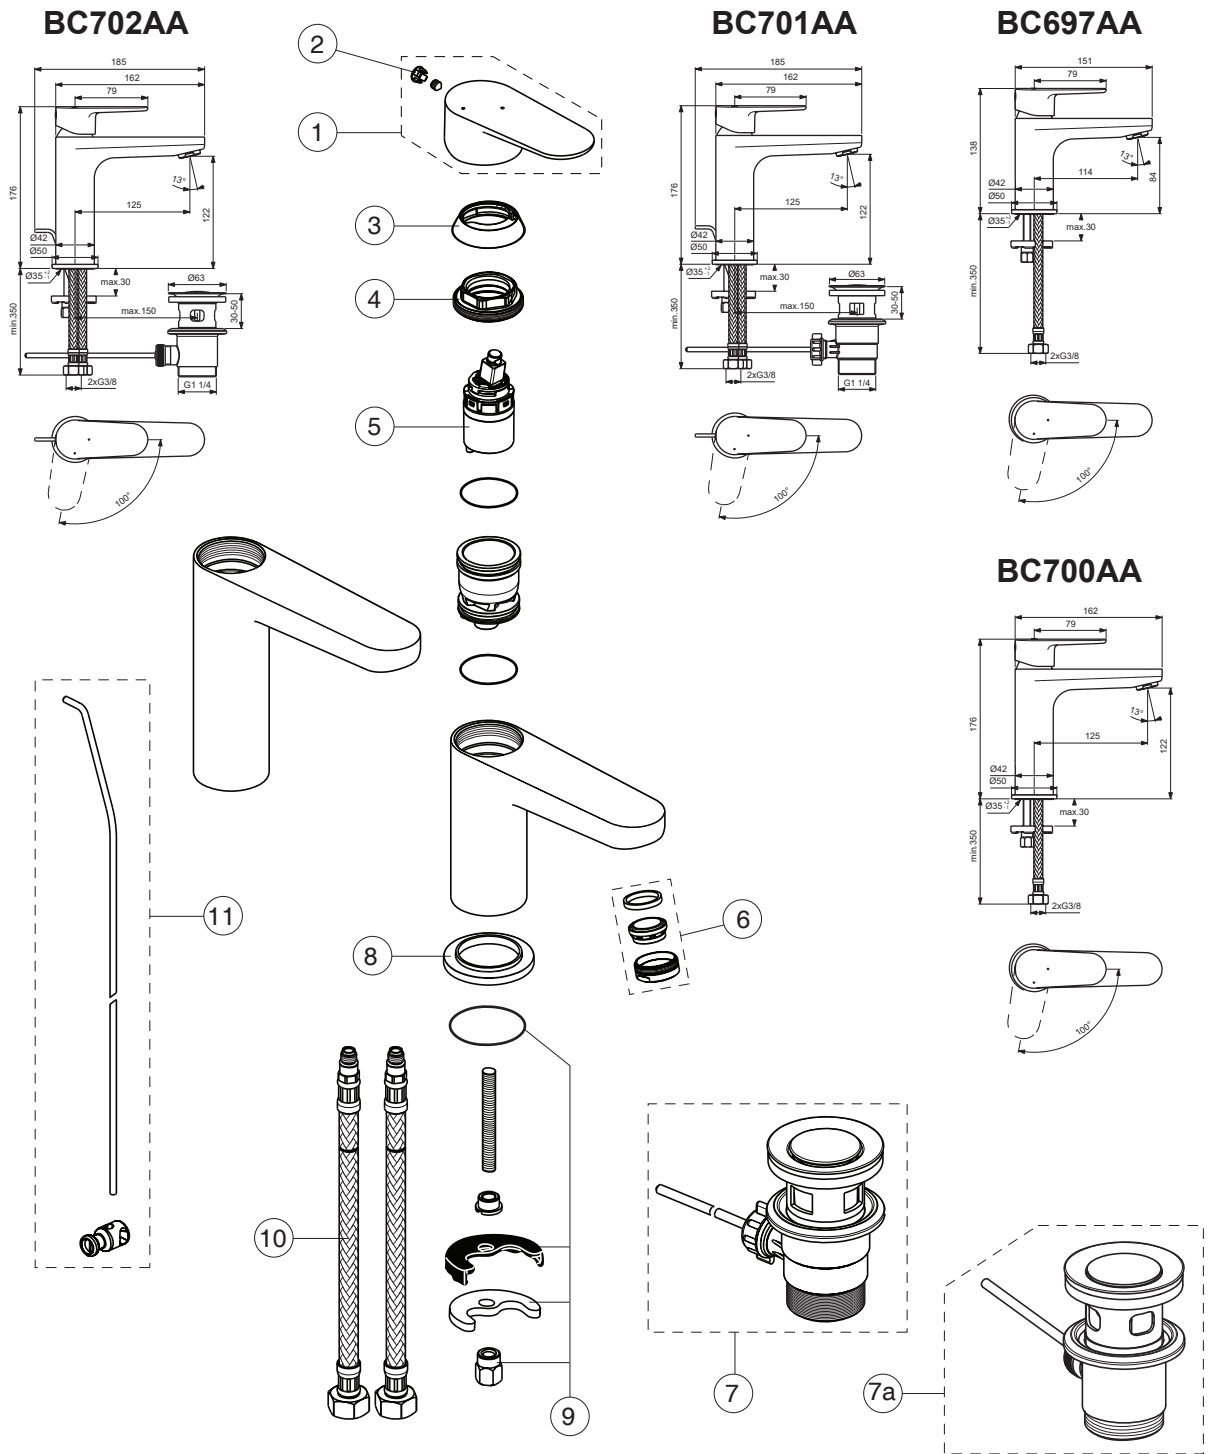

# CERAFINE MODEL O

Ideal Standard

Pos.	Signify	Spare parts-Nr.	Quantity	Pos.	Signify	Spare parts-Nr.	Quantity
1	Lever C3,w/logo-compl.	B961646AA	1 Set				
2	Cap decorative	B964696NU	1 Pcs.				
3	Cap	A861080AA	1 Pcs.				
4	Screw M3x1.5	B961645NU	1 Pcs.				
5	Cartridge Ø28mm	A861397NU	1 Pcs.				
6	Perlator M24x1-A / 5l/min	B961383AA	1 Set				
7	Pop-up waste-plastic	B964550AA	1 Set				
7a	Pop-up drain ass.	A962991AA	1 Set				
8	Rosette decorative	B960712AA	1 Pcs.				
9	Connecting set	B964702NU	1 Set				
10	Flex pexhose G3/8 M8x1/L500	A962005NU	1 Pcs.				
11	Pop up waste-compl.	B960900AA	1 Set				

# CERAFINE MODEL O

Ideal Standard

Pos.	Signify	Spare parts-Nr.	Quantity	Pos.	Signify	Spare parts-Nr.	Quantity
1	Lever C3,w/logo-compl.	B961646AA	1 Set	14	Flex pexhose G3/8 M8x1/L500	A962005NU	1 Pcs.
2	Screw M5x6		1 Pcs.	15	Pop up waste-compl.	B961384AA	1 Pcs.
3	Cap decorative	B964696NU	1 Pcs.	16	Pop up waste shackle		1 Pcs.
4	Cap	A861080AA	1 Pcs.				
5	Screw M38x1.5	B961645NU	1 Pcs.				
6	Cartridge Ø28mm	A861397NU	1 Pcs.				
7	O-Ring Ø30x2		2 Pcs.				
8	Manifold		1 Pcs.				
9;9a	Body basin		1 Pcs.				
10	Perlator M24x1-A / 5l/min	B961383AA	1 Pcs.				
11	Pop-up waste-plastic	B964550AA	1 Pcs.				
11a	Pop-up drain ass.	A962991AA	1 Pcs.				
12	Rosette decorative	B960712AA	1 Pcs.				
13	Connecting set	B964702NU	1 Pcs.				