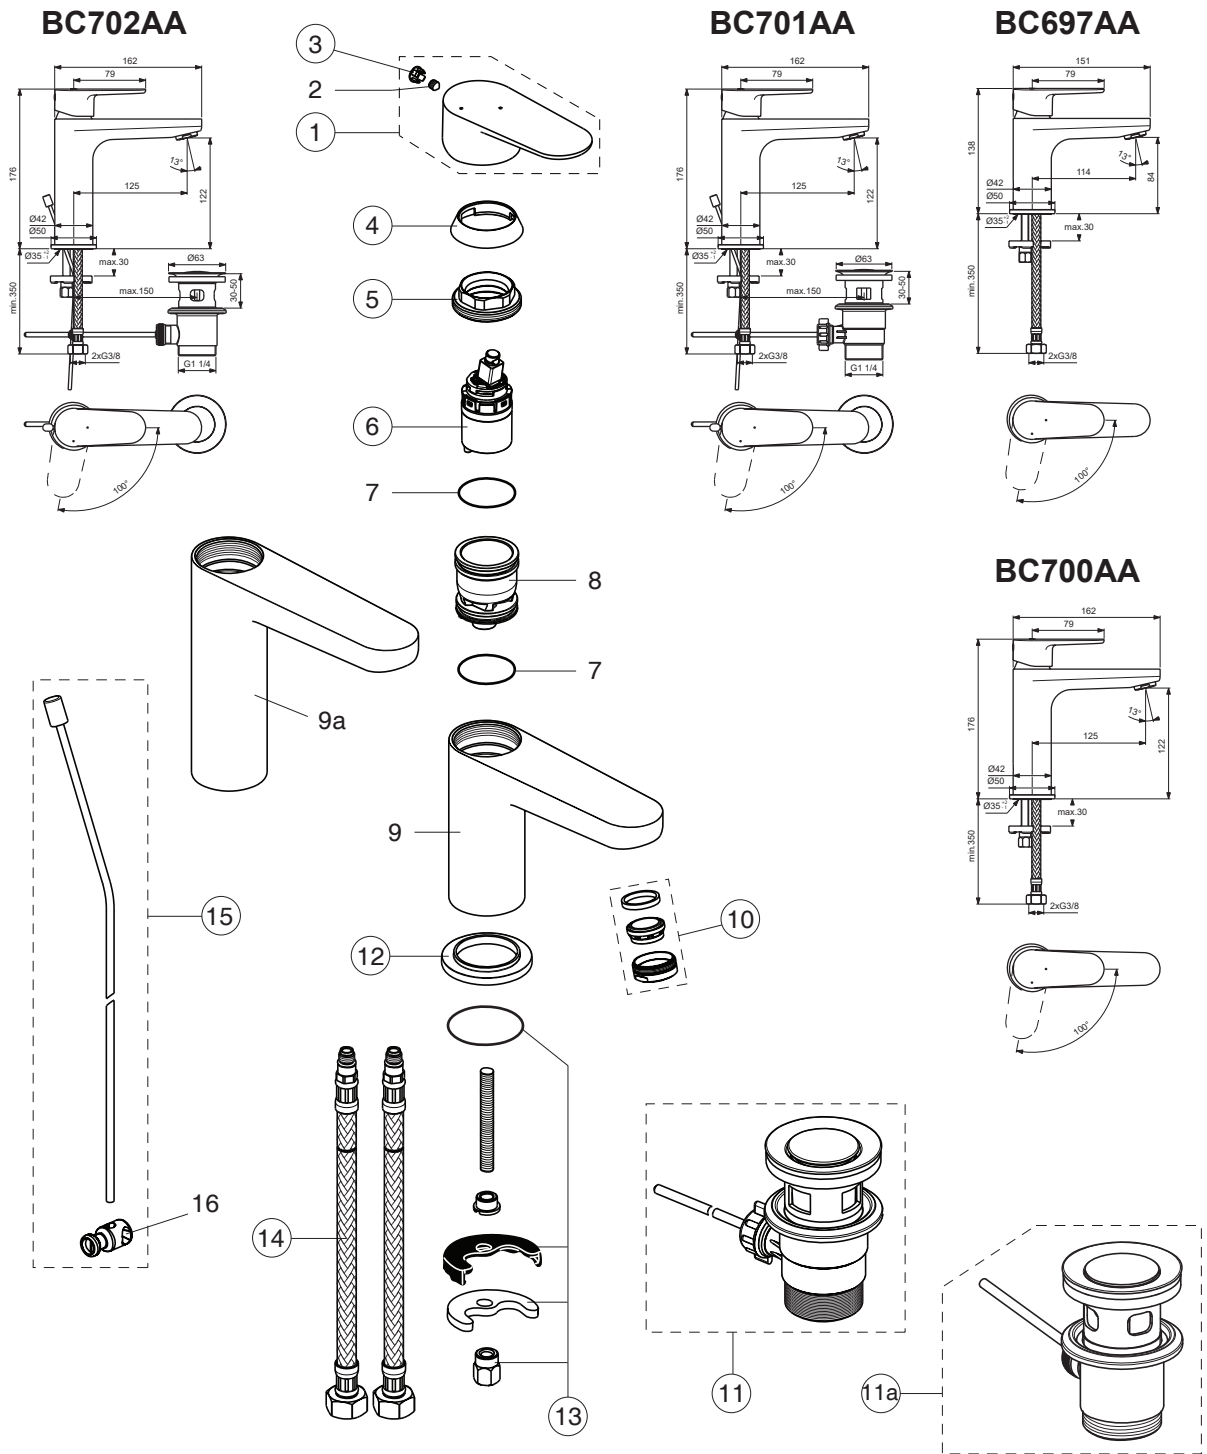

# CERAFINE MODEL O

Ideal Standard

Pos.	Signify	Spare parts-Nr.	Quantity	Pos.	Signify	Spare parts-Nr.	Quantity
1	Lever C3,w/logo-compl.	B961646AA	1 Set				
2	Cap decorative	B964696NU	1 Pcs.				
3	Cap	A861080AA	1 Pcs.				
4	Screw M3x1.5	B961645NU	1 Pcs.				
5	Cartridge Ø28mm	A861397NU	1 Pcs.				
6	Perlator M24x1-A / 5l/min	B961383AA	1 Set				
7	Pop-up waste-plastic	B964550AA	1 Set				
7a	Pop-up drain ass.	A962991AA	1 Set				
8	Rosette decorative	B960712AA	1 Pcs.				
9	Connecting set	B964702NU	1 Set				
10	Flex pexhose G3/8 M8x1/L500	A962005NU	1 Pcs.				
11	Pop up waste-compl.	B960900AA	1 Set				

# CERAFINE MODEL O

Ideal Standard

Pos.	Signify	Spare parts-Nr.	Quantity	Pos.	Signify	Spare parts-Nr.	Quantity
1	Lever C3,w/logo-compl.	B961646AA	1 Set	14	Flex pexhose G3/8 M8x1/L500	A962005NU	1 Pcs.
2	Screw M5x6		1 Pcs.	15	Pop up waste-compl.	B961384AA	1 Pcs.
3	Cap decorative	B964696NU	1 Pcs.	16	Pop up waste shackle		1 Pcs.
4	Cap	A861080AA	1 Pcs.				
5	Screw M38x1.5	B961645NU	1 Pcs.				
6	Cartridge Ø28mm	A861397NU	1 Pcs.				
7	O-Ring Ø30x2		2 Pcs.				
8	Manifold		1 Pcs.				
9;9a	Body basin		1 Pcs.				
10	Perlator M24x1-A / 5l/min	B961383AA	1 Pcs.				
11	Pop-up waste-plastic	B964550AA	1 Pcs.				
11a	Pop-up drain ass.	A962991AA	1 Pcs.				
12	Rosette decorative	B960712AA	1 Pcs.				
13	Connecting set	B964702NU	1 Pcs.				