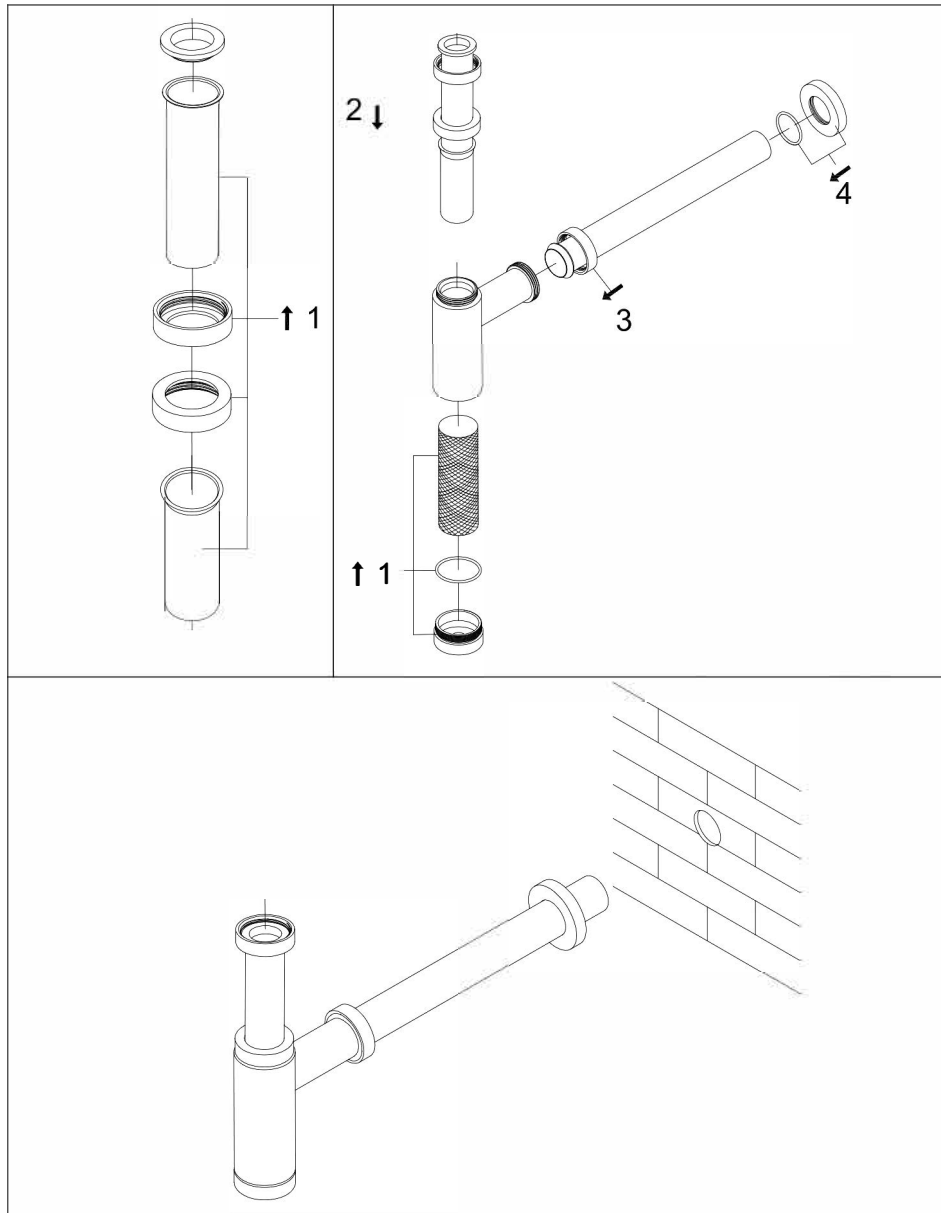

STEINBERG

Design-Siphon

Art.Nr.100 1696 S

Installation