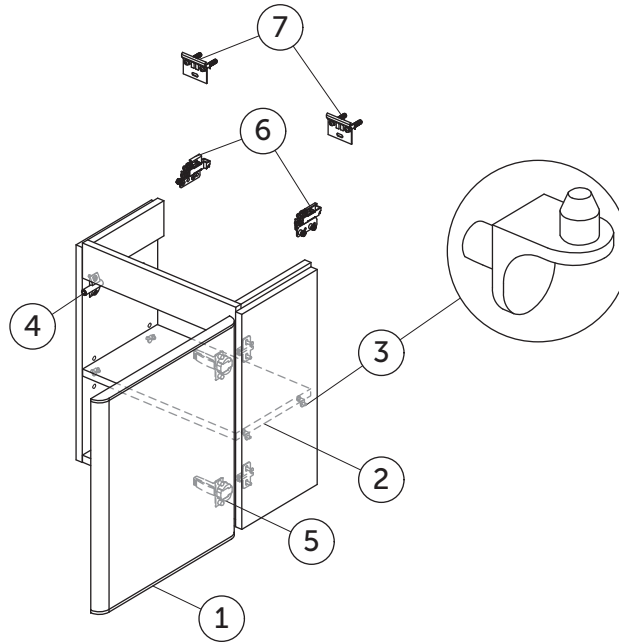

SPARE PARTS

Hand-wash basin unit 427
1 door reversible

Item	Description	Colour/Finish	Code No.	Quantity
1	HWBU Door panel 43	PA - Dark Walnut PB - Gold Oak WG - Glossy White Y2 - Matt Anthracite	TV849PA TV849PB TV849WG TV849Y2	1
2	HWBU Shelf	Y2 - Matt Anthracite	TV850Y2	1
3	Shelf support KIT		TV85167	2 + 2
4	Push piston with adaptor		TV85267	1
5	Hinge Push KIT (Hinge and plate Blum)		TV85367	1 + 1
6	Hanging brackets KIT 1		TV80567	pair
7	Wall fixation KIT 1		TV80667	14