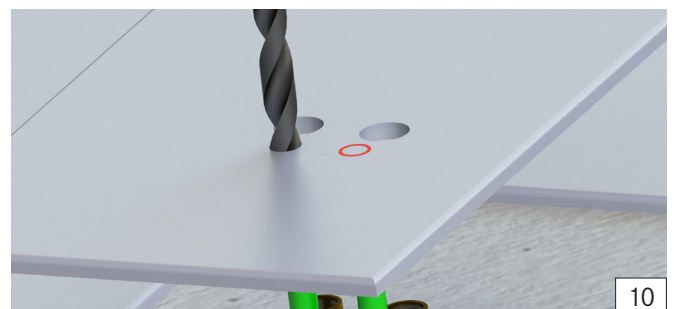

STEINBERG

finest faucets and accessories