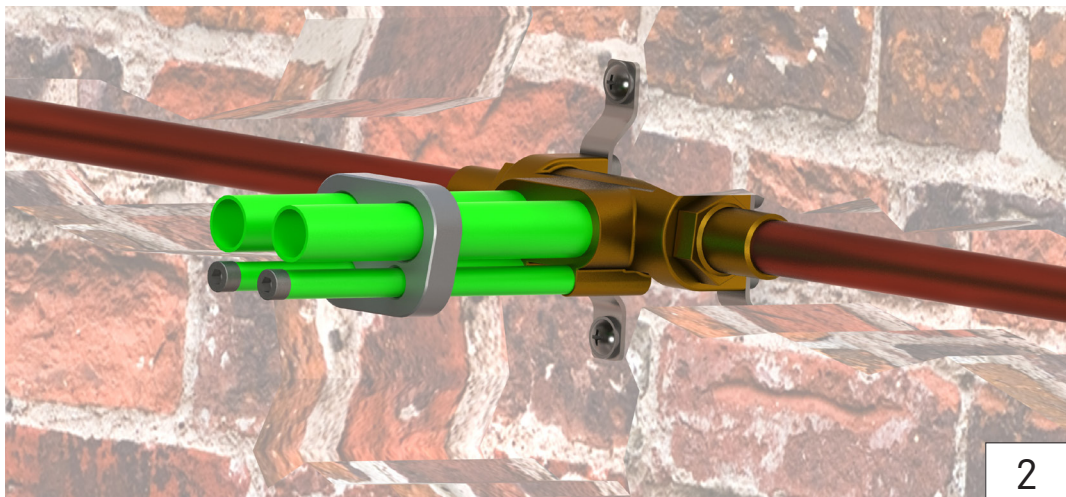

STEINBERG

finest faucets and accessories

MONTAGEANLEITUNG
INSTALLATION MANUAL
GUIDE D'INSTALLATION

240 1800

STEINBERG

finest faucets and accessories

TZ

STEINBERG