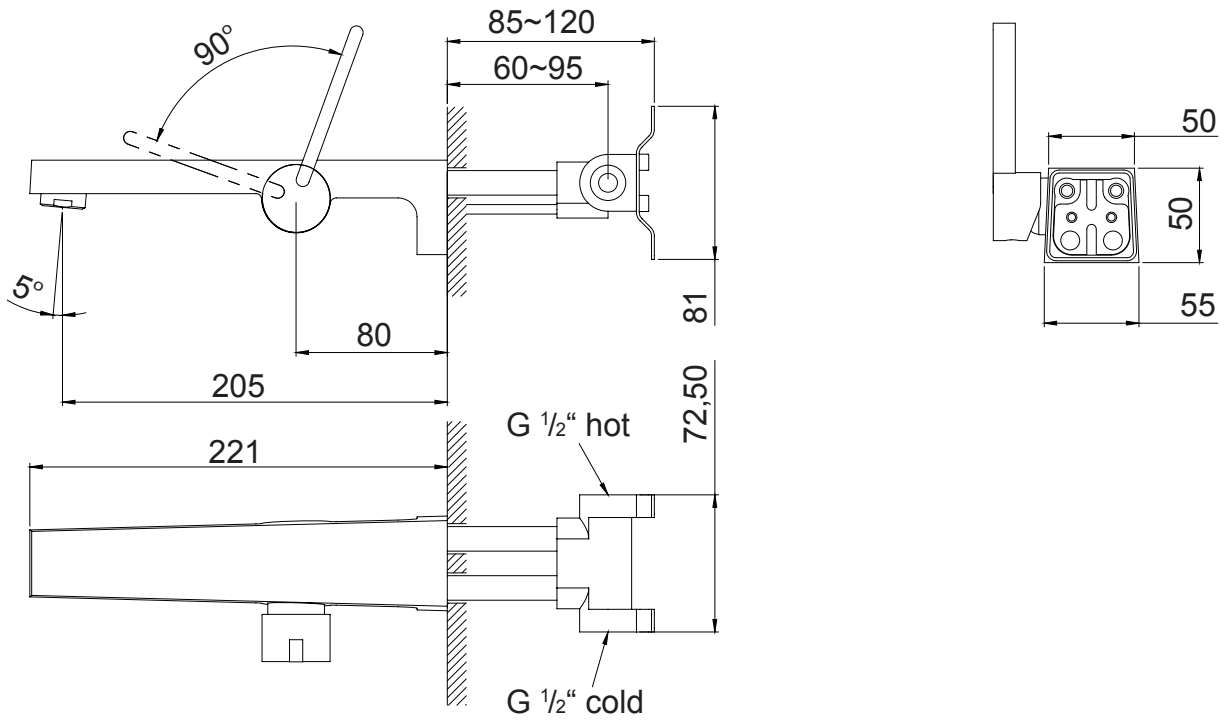

STEINBERG

finest faucets and accessories

MONTAGEANLEITUNG
INSTALLATION MANUAL
GUIDE D'INSTALLATION

240 1800

STEINBERG

finest faucets and accessories

TZ

STEINBERG