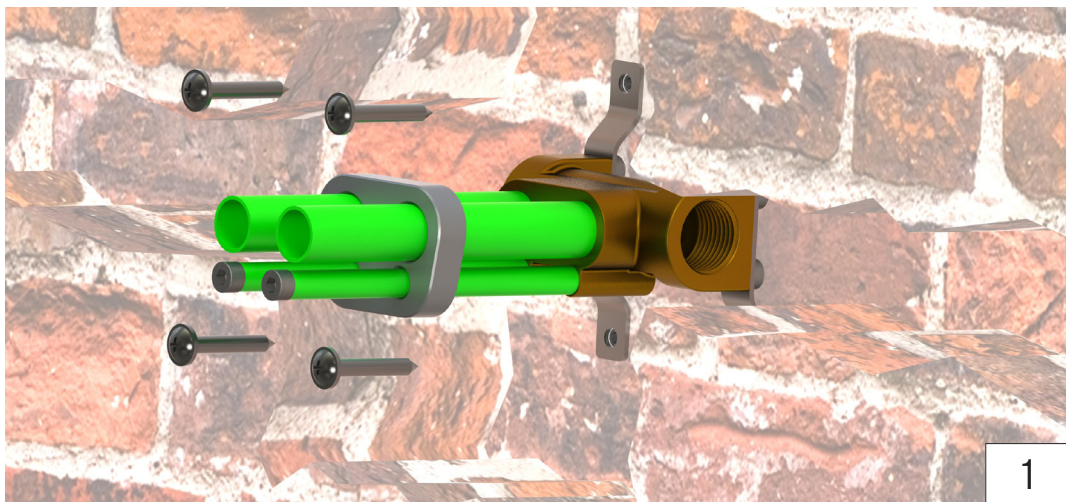

STEINBERG

finest faucets and accessories

MONTAGEANLEITUNG
INSTALLATION MANUAL
GUIDE D'INSTALLATION

240 1800

STEINBERG

finest faucets and accessories

TZ

STEINBERG