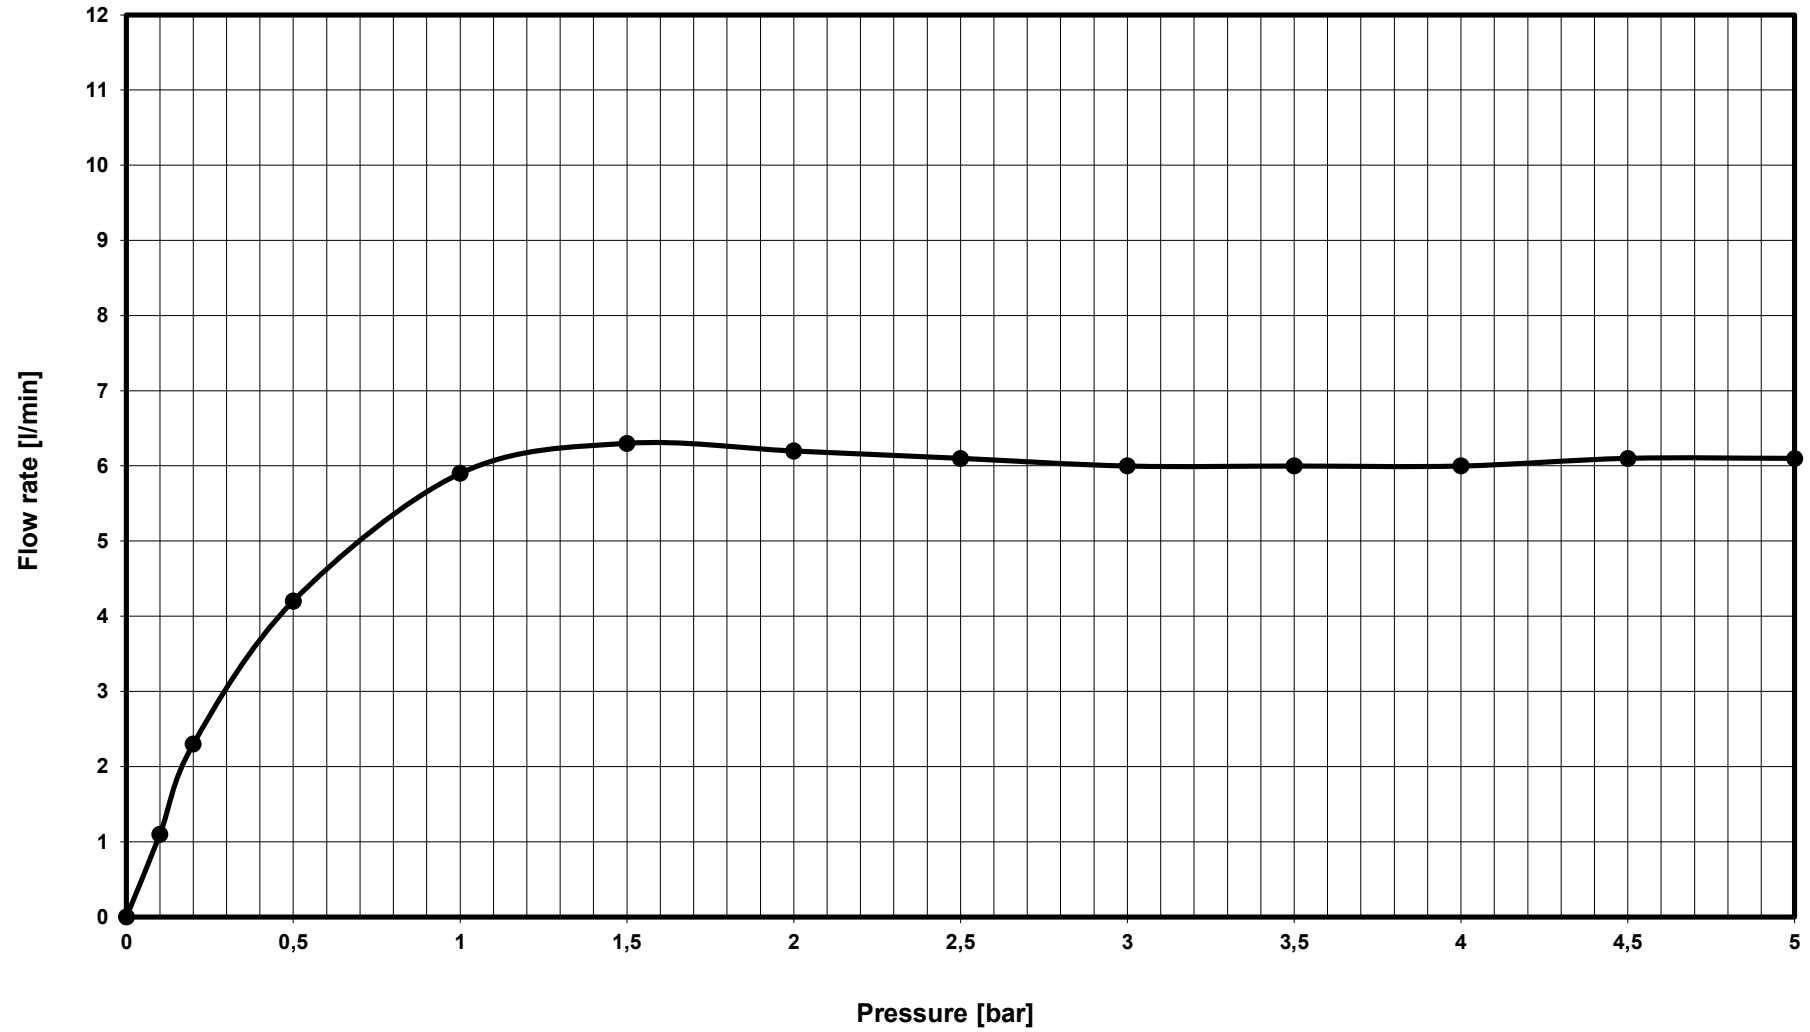

Ideal Standard

CERAFLEX BC130AA_BC136AA_BC144AA_Kitchen_ND

—●— Mixed water - series