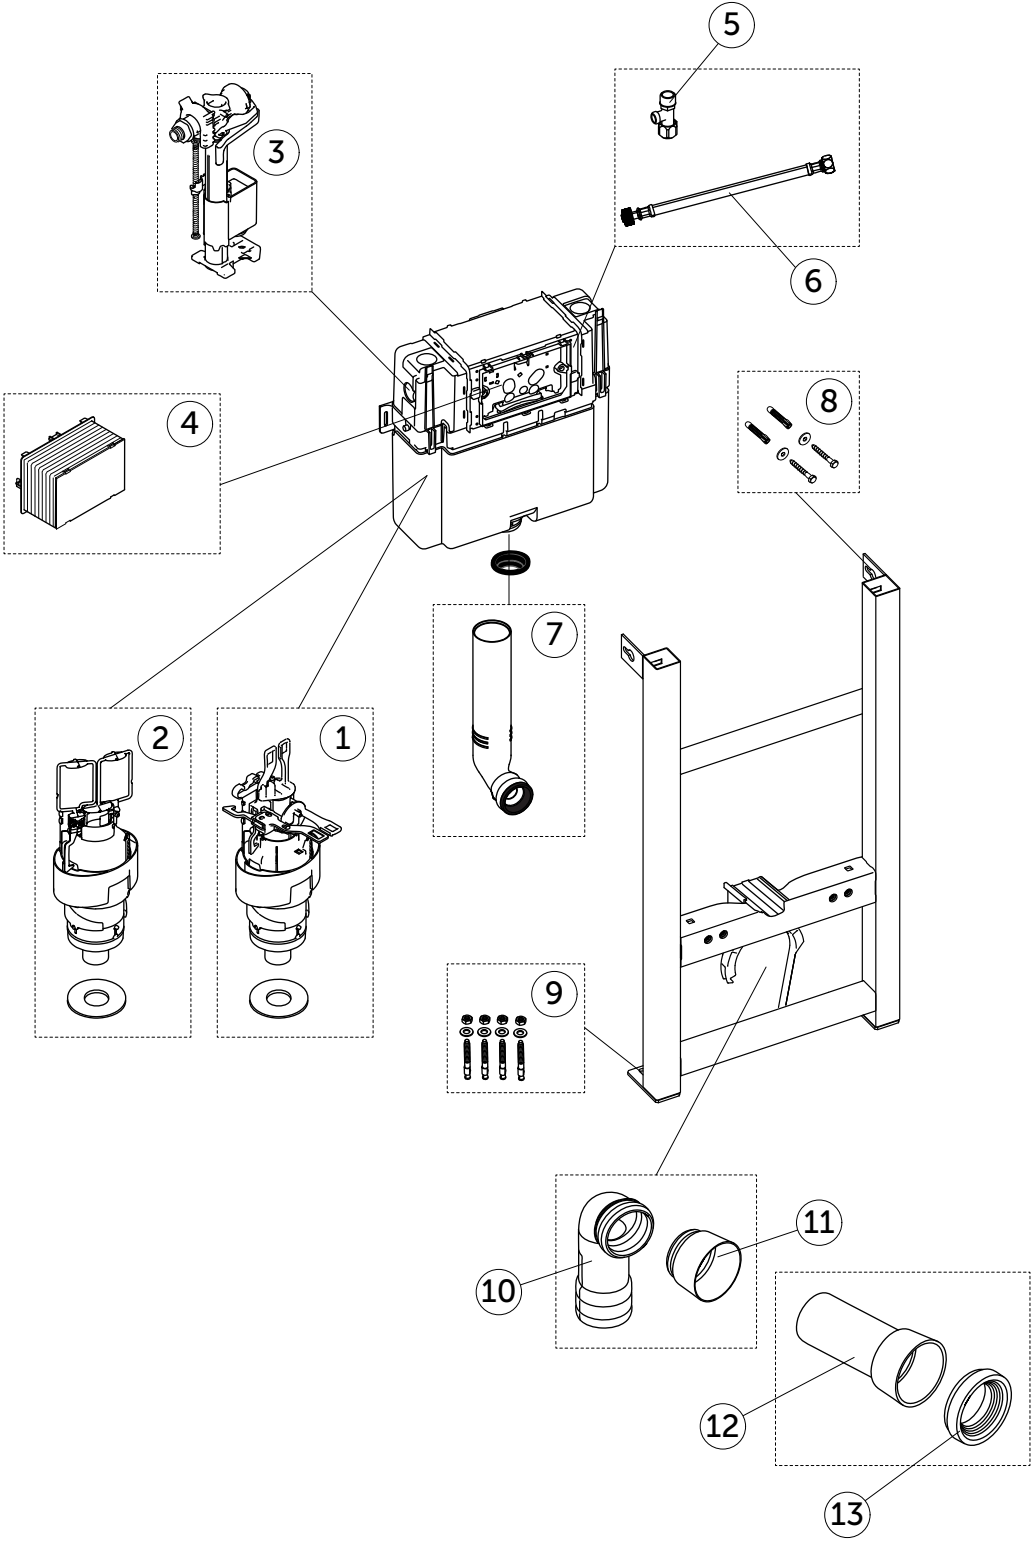

# SPARE PARTS

PROSYS 150

# SPARE PARTS

PROSYS 150

REP.	CODE	DESCRIPTION	WHERE IS USED
1	RV14967	PROSYS FLUSH VALVE FOR WC FRAME 150 M	
2	RV15067	PROSYS FLUSH VALVE FOR WC FRAME 150 P	
3	RV15467	PROSYS FILLING SMARTVALVE CLASS 1	
4	RV16667	PROSYS Service tunnel	
5	RV16967	PROSYS 150 Stop Valve	
6	RV17267	PROSYS 150 Flexible hose 3/8 / 3/8 x 30	
7	RV17567	PROSYS 150 Flush Pipe	
8	RV17867	Fixation screws x4 for PROSYS 80 / 120 / 150	
9	RV17967	Fixation kit for FreeStanding PROSYS 150	
10	RV18067	PROSYS Outlet bend 90/90	
11	RV18167	PROSYS outlet bend adaptor 90/110 (needed for FS NF frames to be sold in other countries)	
12	RV18267	PROSYS WC connection pipe diam 90x250	
13	RV18367	PROSYS Rubber seal for pan diam 125	