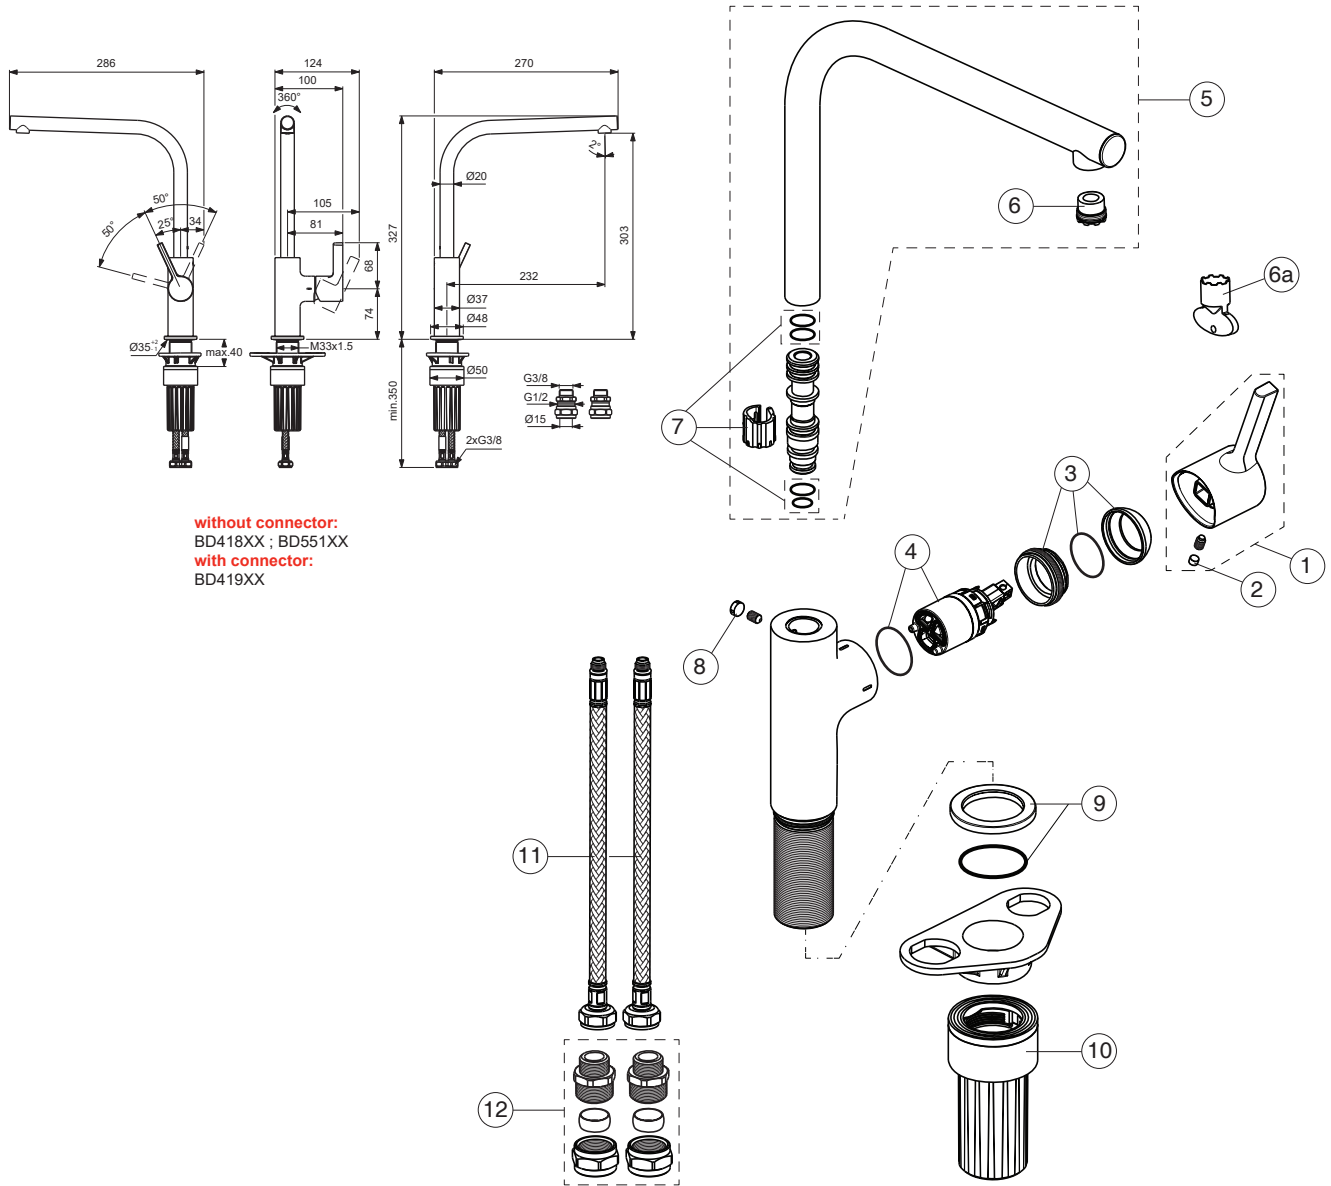

Ideal Standard

Produced from: August 2024

GUSTO

**BD418XX
BD419XX
BD551XX**

without connector:
BD418XX ; BD551XX
with connector:
BD419XX

For XX=Coverage-Designate:
AA=chrome, **GN**=silver storm
A2=brushed gold, **J4**=sunset rose
A5=magnetic grey

For Instance:
A861419AA for chrome

Pos.	Signify	Spare parts-Nr.	Quantity	Pos.	Signify	Spare parts-Nr.	Quantity
1	Lever, w/logo	A861419XX	1 Set	9	Rosette decorative	B961806AA	1 Set
2	Rubber button	A963751NU	1 Pcs.	10	Fixation set	B961807NU	1 Set
3	Cover cap	A861420XX	1 Set	11	Fl.hose G3/8-L425mm	A962370NU	1 Pcs.
4	Cartridge Ø28mm	A861397NU	1 Set	12	Connector G3/8,Ø15-set	B960845NU	1 Set
5	Tub.spout L232mm	B961821XX	1 Set				
	Tub.spout L232mm-4.5 l/min	B961823XX**	1 Set				
	Tub.spout L232mm-7 l/min	B961822XX***	1 Set				
6	Aer.cache M16.5x1	B960497NU	1 Pcs.				
	Aer.cache M16.5x1-4.5 l/min	B961901NU**	1 Pcs.				
	Aer.cache M16.5x1-7 l/min	B961791NU***	1 Set				
	Flow straight M16.5x1	B960500NU***	1 Pcs.				
6a	Key for stream regulator	A960196NU*	1 Set				
7	Sealing set	B960839NU*	1 Set				
8	Rubber cap Ø8.1x3	B960583NU	1 Set				

**for BD551XX ***for BD419XX

*Universal set (not all parts needed)

06.2024