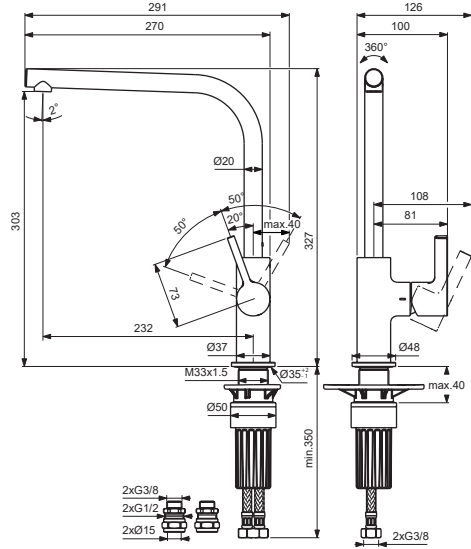

BD418XX
BD419XX
BD551XX

without connector:
BD418XX ; BD551XX
with connector:
BD419XX