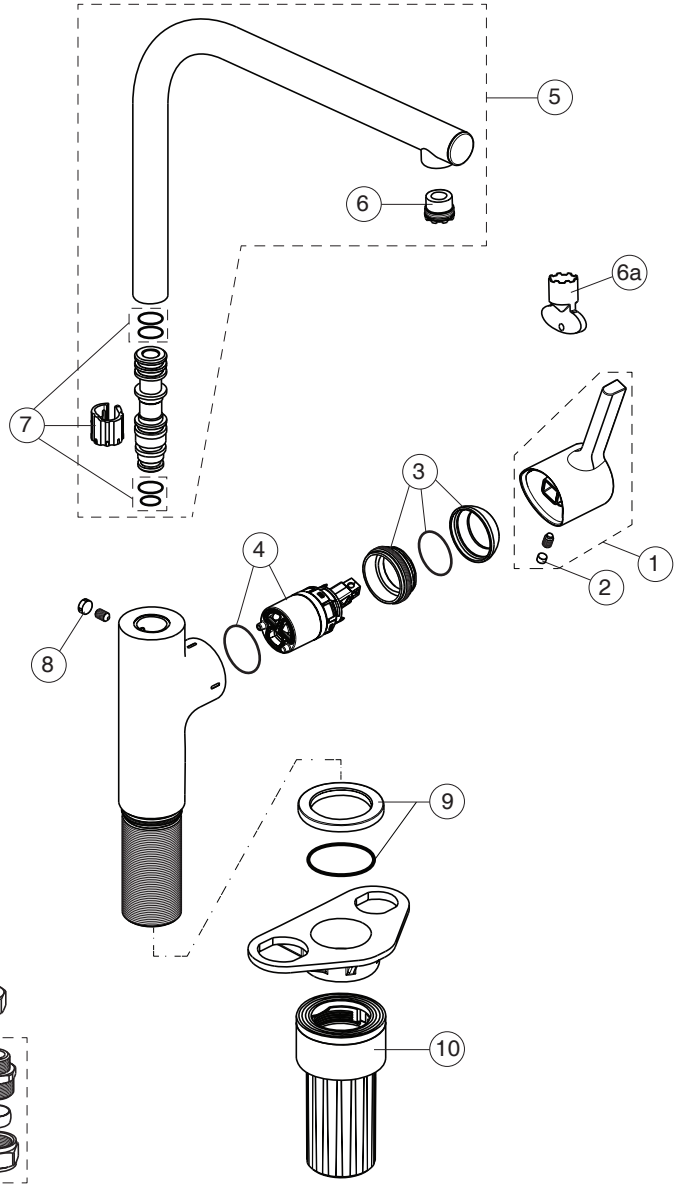

For XX=Coverage-Designate:

AA=chrome, **GN**=silver storm
A2=brushed gold, **J4**=sunset rose
A5=magnetic grey

For Instance:

A861419AA for chrome

Pos.	Signify	Spare parts-Nr.	Quantity	Pos.	Signify	Spare parts-Nr.	Quantity
1	Lever,w/logo	A861419XX	1 Set	9	Rosette decorative	B961806AA	1 Set
2	Rubber button	A963751NU	1 Pcs.	10	Fixation set	B961807NU	1 Set
3	Cover cap	A861420XX	1 Set	11	Fl.hose G3/8-L425mm	A962370NU	1 Pcs.
4	Cartridge Ø28mm	A861397NU	1 Set	12	Connector G3/8,Ø15-set	B960845NU	1 Set
5	Tub.spout L232mm	B961821XX	1 Set				
	Tub.spout L232mm-5 l/min	B961823XX**	1 Set				
	Tub.spout L232mm-7 l/min	B961822XX***	1 Set				
6	Aer.cache M16.5x1	B960497NU	1 Pcs.				
	Aer.cache M16.5x1-5 l/min	A962708NU**	1 Pcs.				
	Aer.cache M16.5x1-7 l/min	B961791NU***	1 Set				
	Flow straight M16.5x1	B960500NU***	1 Pcs.				
6a	Key for stream regulator	A960196NU*	1 Set				
7	Sealing set	B960839NU*	1 Set				
8	Rubber cap Ø8.1x3	B960583NU	1 Set				

**for BD551XX ***for BD419XX

*Universal set (not all parts needed)