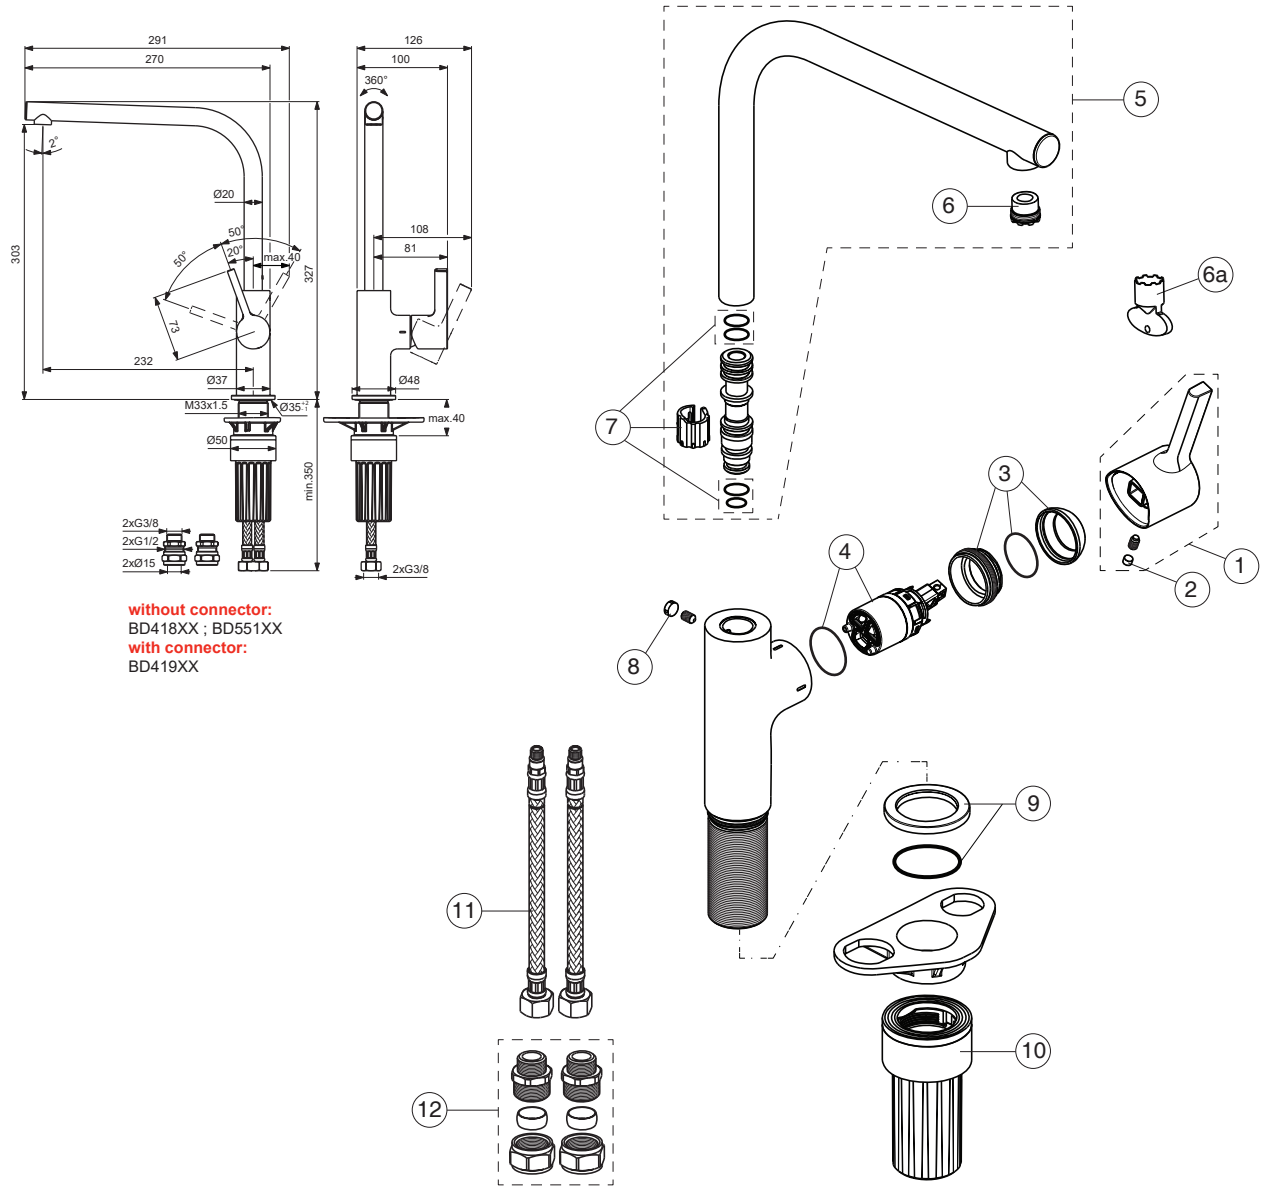

GUSTO

Ideal Standard

Produced from: May 2023

**BD418XX
BD419XX
BD551XX**

without connector:
BD418XX ; BD551XX
with connector:
BD419XX

For XX=Coverage-Designate:

AA=chrome, **GN**=silver storm
A2=brushed gold, **J4**=sunset rose
A5=magnetic grey

For Instance:

A861419AA for chrome

Pos.	Signify	Spare parts-Nr.	Quantity	Pos.	Signify	Spare parts-Nr.	Quantity
1	Lever, w/logo	A861419XX	1 Set	9	Rosette decorative	B961806AA	1 Set
2	Rubber button	A963751NU	1 Pcs.	10	Fixation set	B961807NU	1 Set
3	Cover cap	A861420XX	1 Set	11	FI.hose G3/8-L425mm	A962370NU	1 Pcs.
4	Cartridge Ø28mm	A861397NU	1 Set	12	Connector G3/8,Ø15-set	B960845NU	1 Set
5	Tub.spout L232mm	B961821XX	1 Set				
	Tub.spout L232mm-4.5 l/min	B961823XX**	1 Set				
	Tub.spout L232mm-7 l/min	B961822XX***	1 Set				
6	Aer.cache M16.5x1	B960497NU	1 Pcs.				
	Aer.cache M16.5x1-4.5 l/min	B961901NU**	1 Pcs.				
	Aer.cache M16.5x1-7 l/min	B961791NU***	1 Set				
	Flow straight M16.5x1	B960500NU***	1 Pcs.				
6a	Key for stream regulator	A960196NU*	1 Set				
7	Sealing set	B960839NU*	1 Set				
8	Rubber cap Ø8.1x3	B960583NU	1 Set				

**for BD551XX ***for BD419XX

*Universal set (not all parts needed)

05.2023