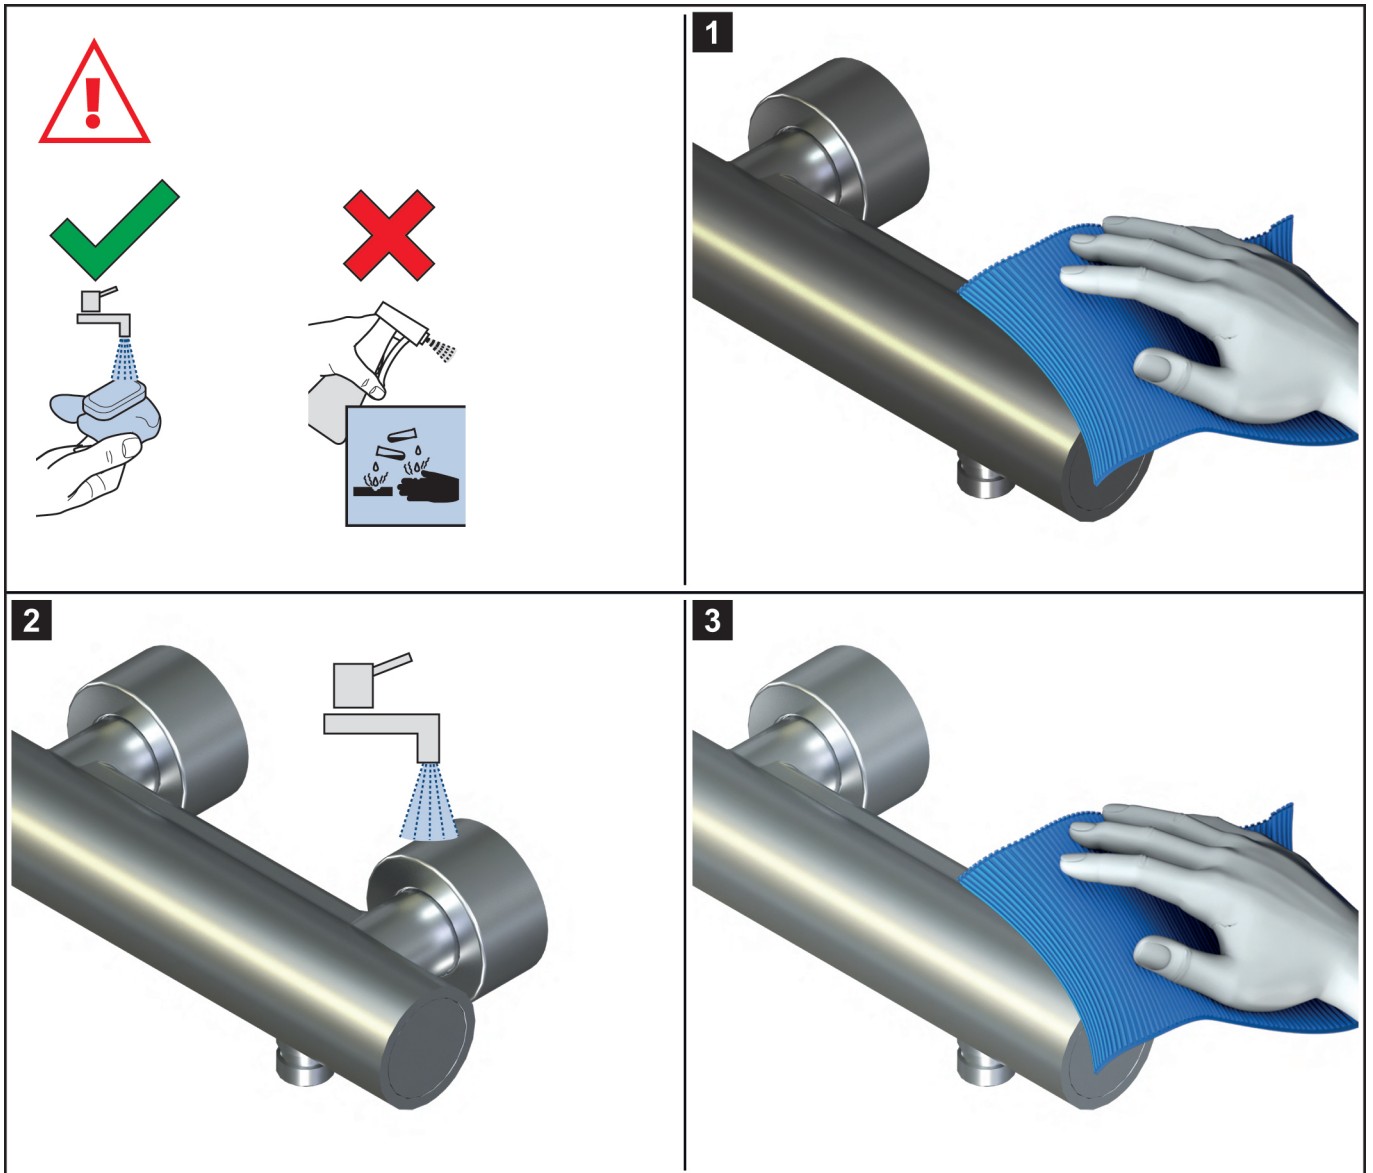

4a

	mm	inch
A	150	5 ²⁹ / ₃₂

4b

	mm	inch
A	150	5 ²⁹ / ₃₂

VILLEROY & BOCH

GERMANY

*Villeroy & Boch AG
Bathroom and Wellness Division
Headquarters
66693 Mettlach
Germany*

Tel: +49 (0) 68 64 / 81 0