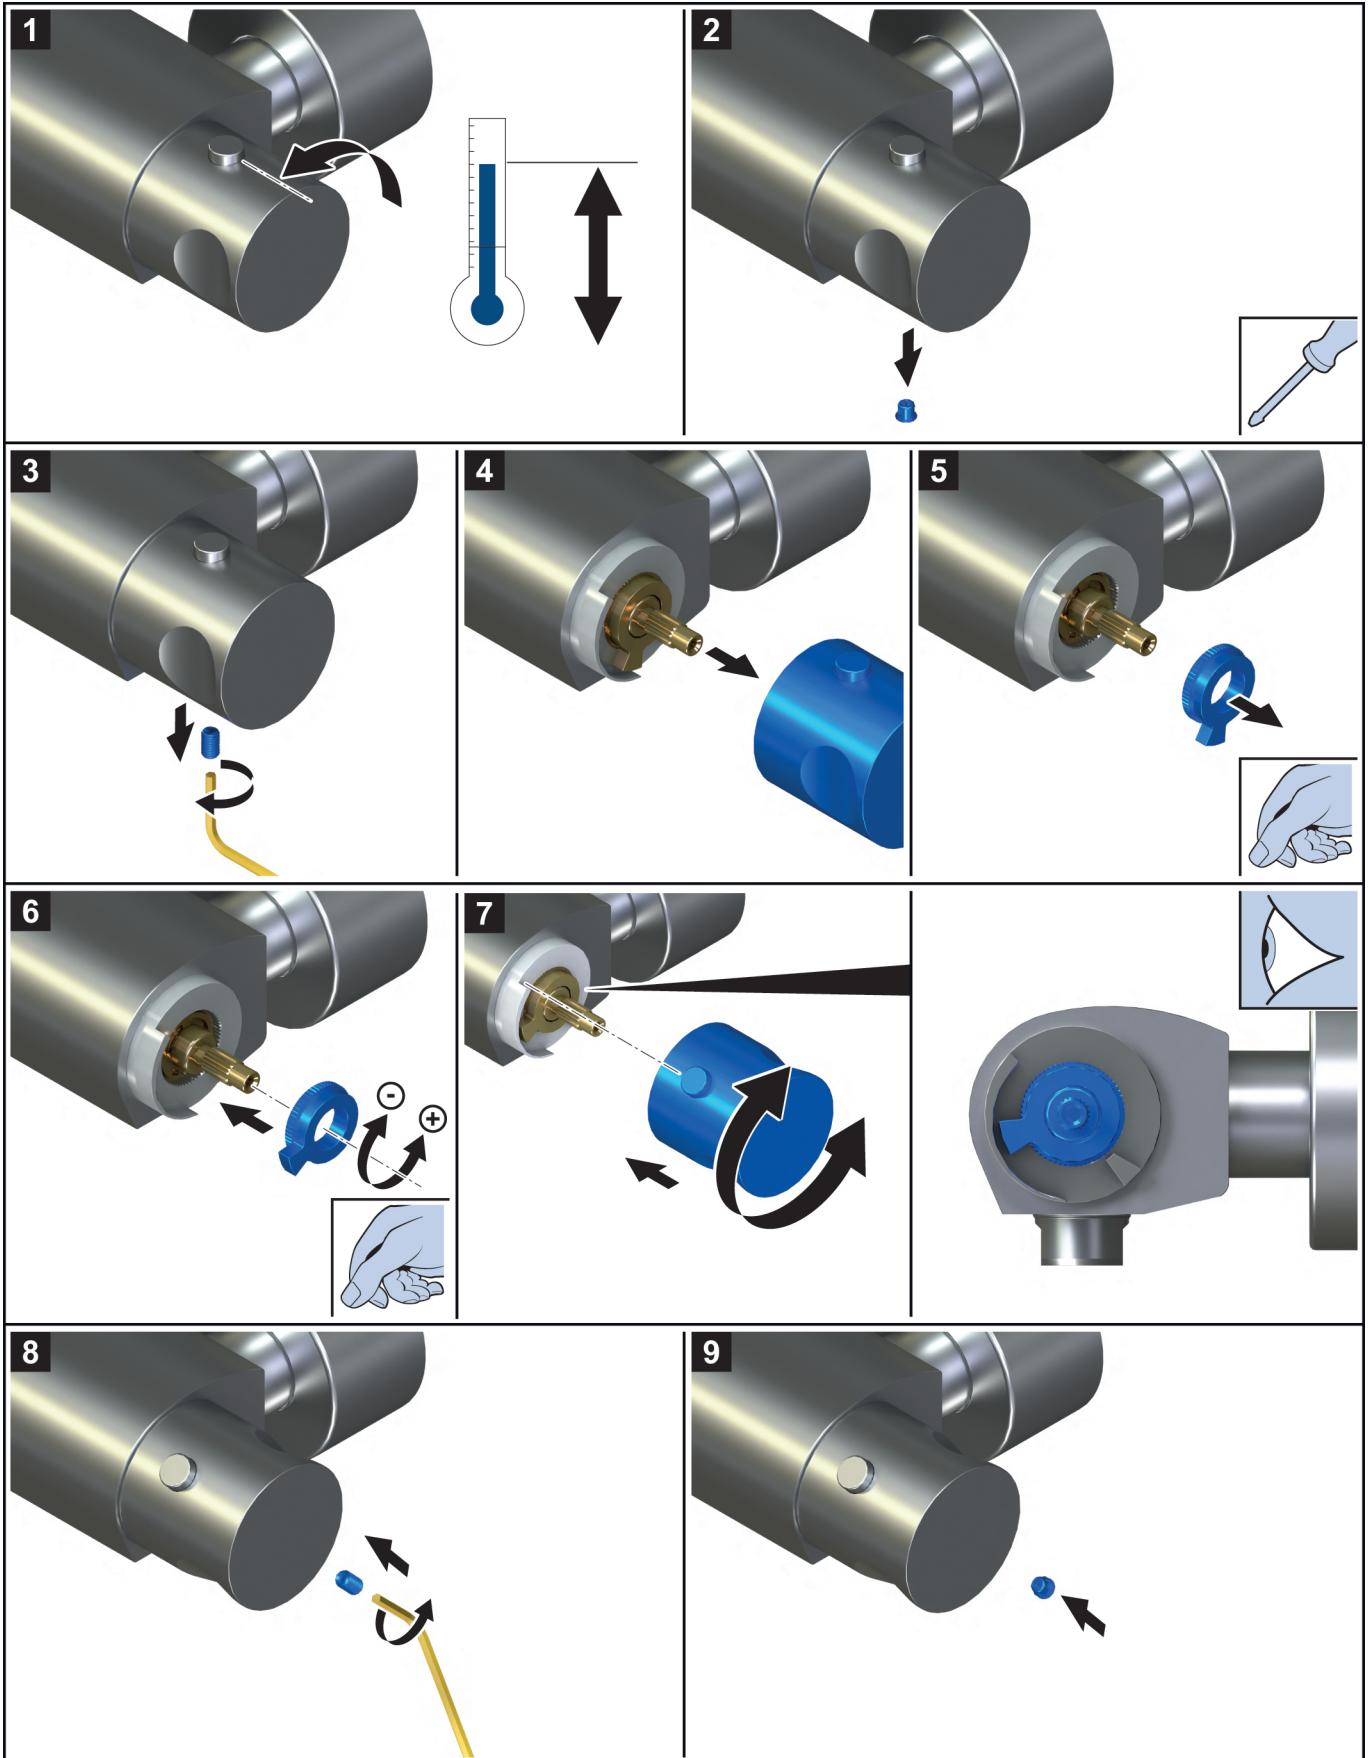

4a

	mm	inch
A	150	5 ²⁹ / ₃₂

4b

	mm	inch
A	150	5 ²⁹ / ₃₂

VILLEROY & BOCH

GERMANY

*Villeroy & Boch AG
Bathroom and Wellness Division
Headquarters
66693 Mettlach
Germany*

Tel: +49 (0) 68 64 / 81 0