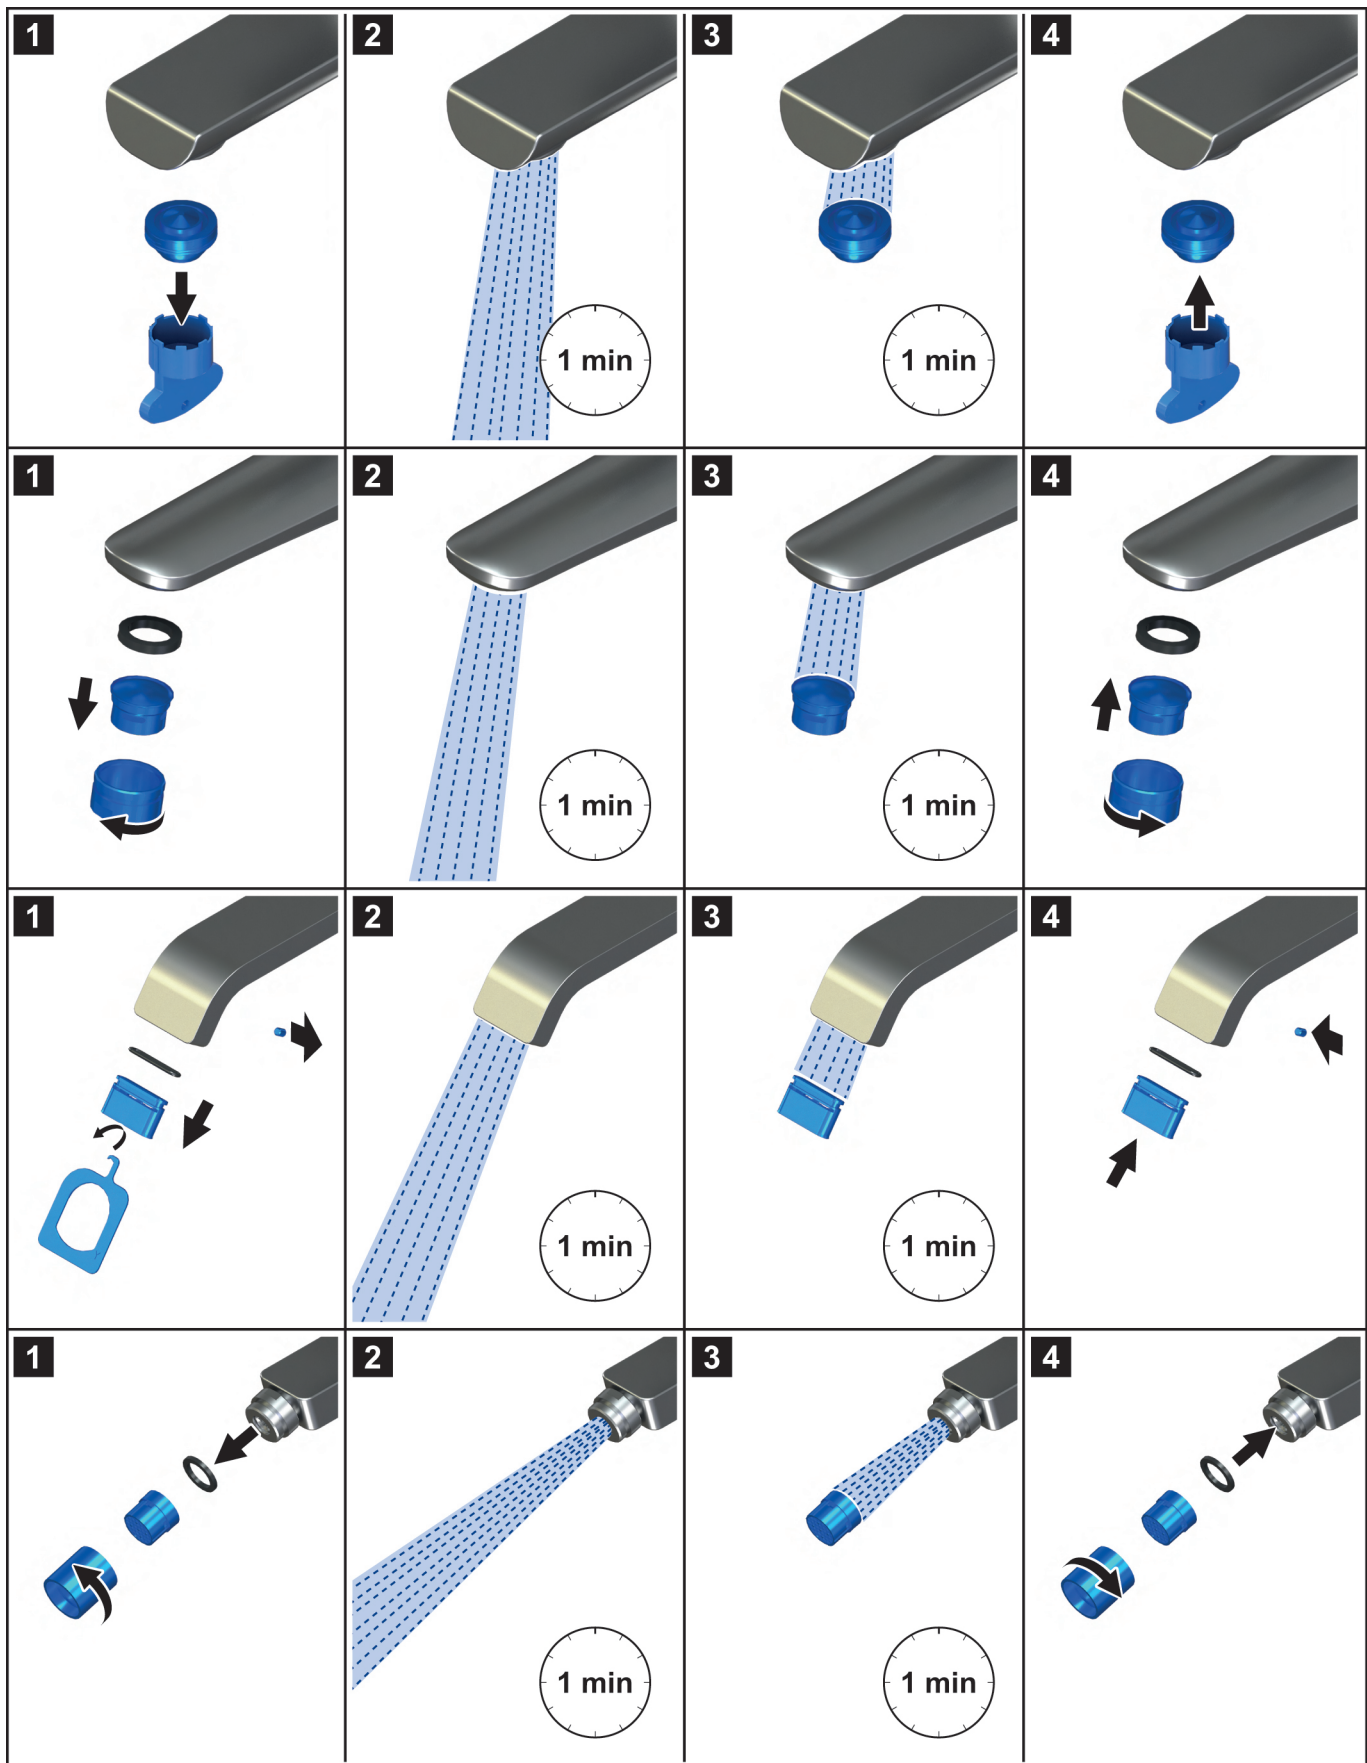

4a

	mm	inch
A	150	5 ²⁹ / ₃₂

4b

	mm	inch
A	150	5 ²⁹ / ₃₂

VILLEROY & BOCH

GERMANY

*Villeroy & Boch AG
Bathroom and Wellness Division
Headquarters
66693 Mettlach
Germany*

Tel: +49 (0) 68 64 / 81 0