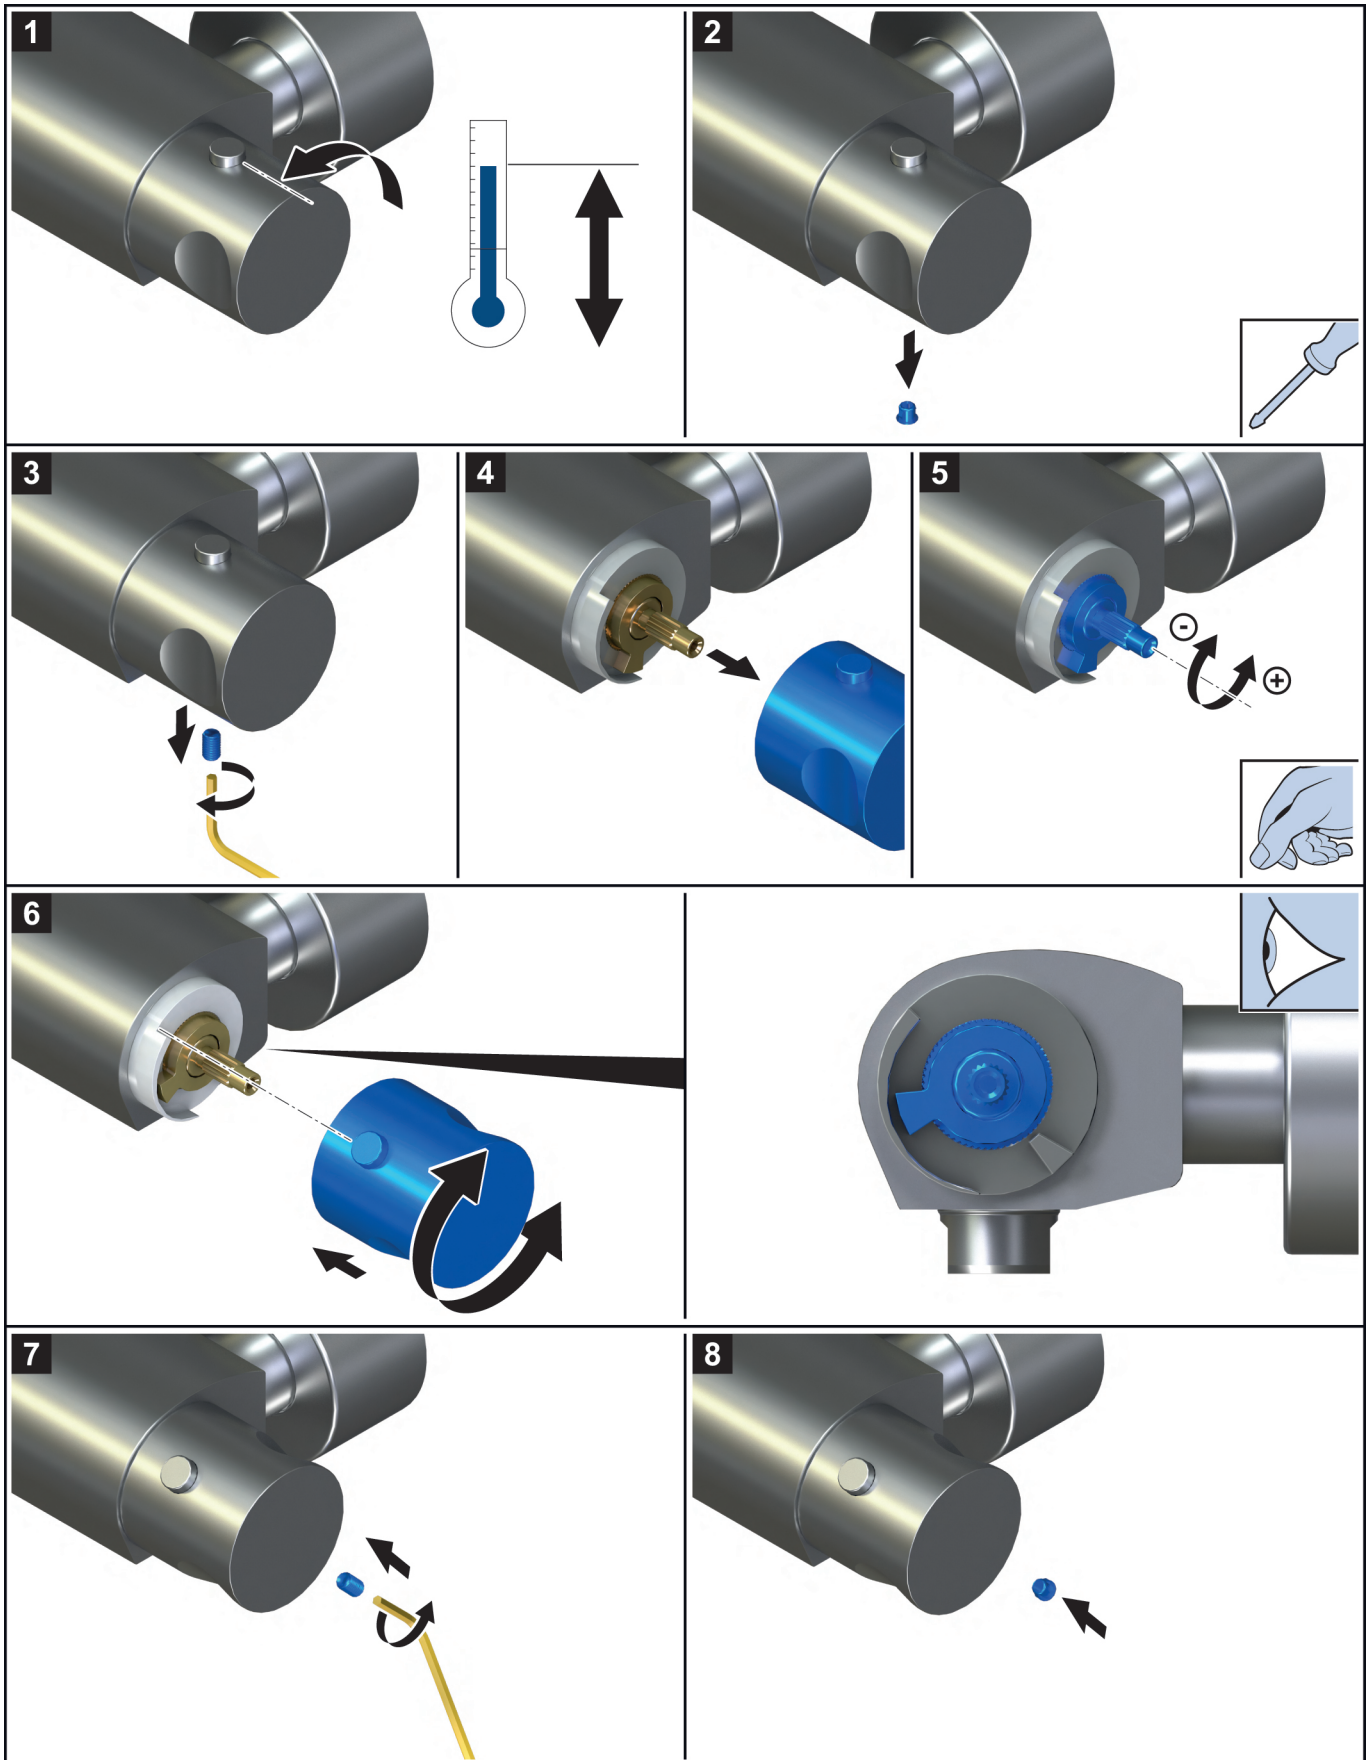

4a

	mm	inch
A	150	5 ²⁹ / ₃₂

4b

	mm	inch
A	150	5 ²⁹ / ₃₂

VILLEROY & BOCH

GERMANY

*Villeroy & Boch AG
Bathroom and Wellness Division
Headquarters
66693 Mettlach
Germany*

Tel: +49 (0) 68 64 / 81 0