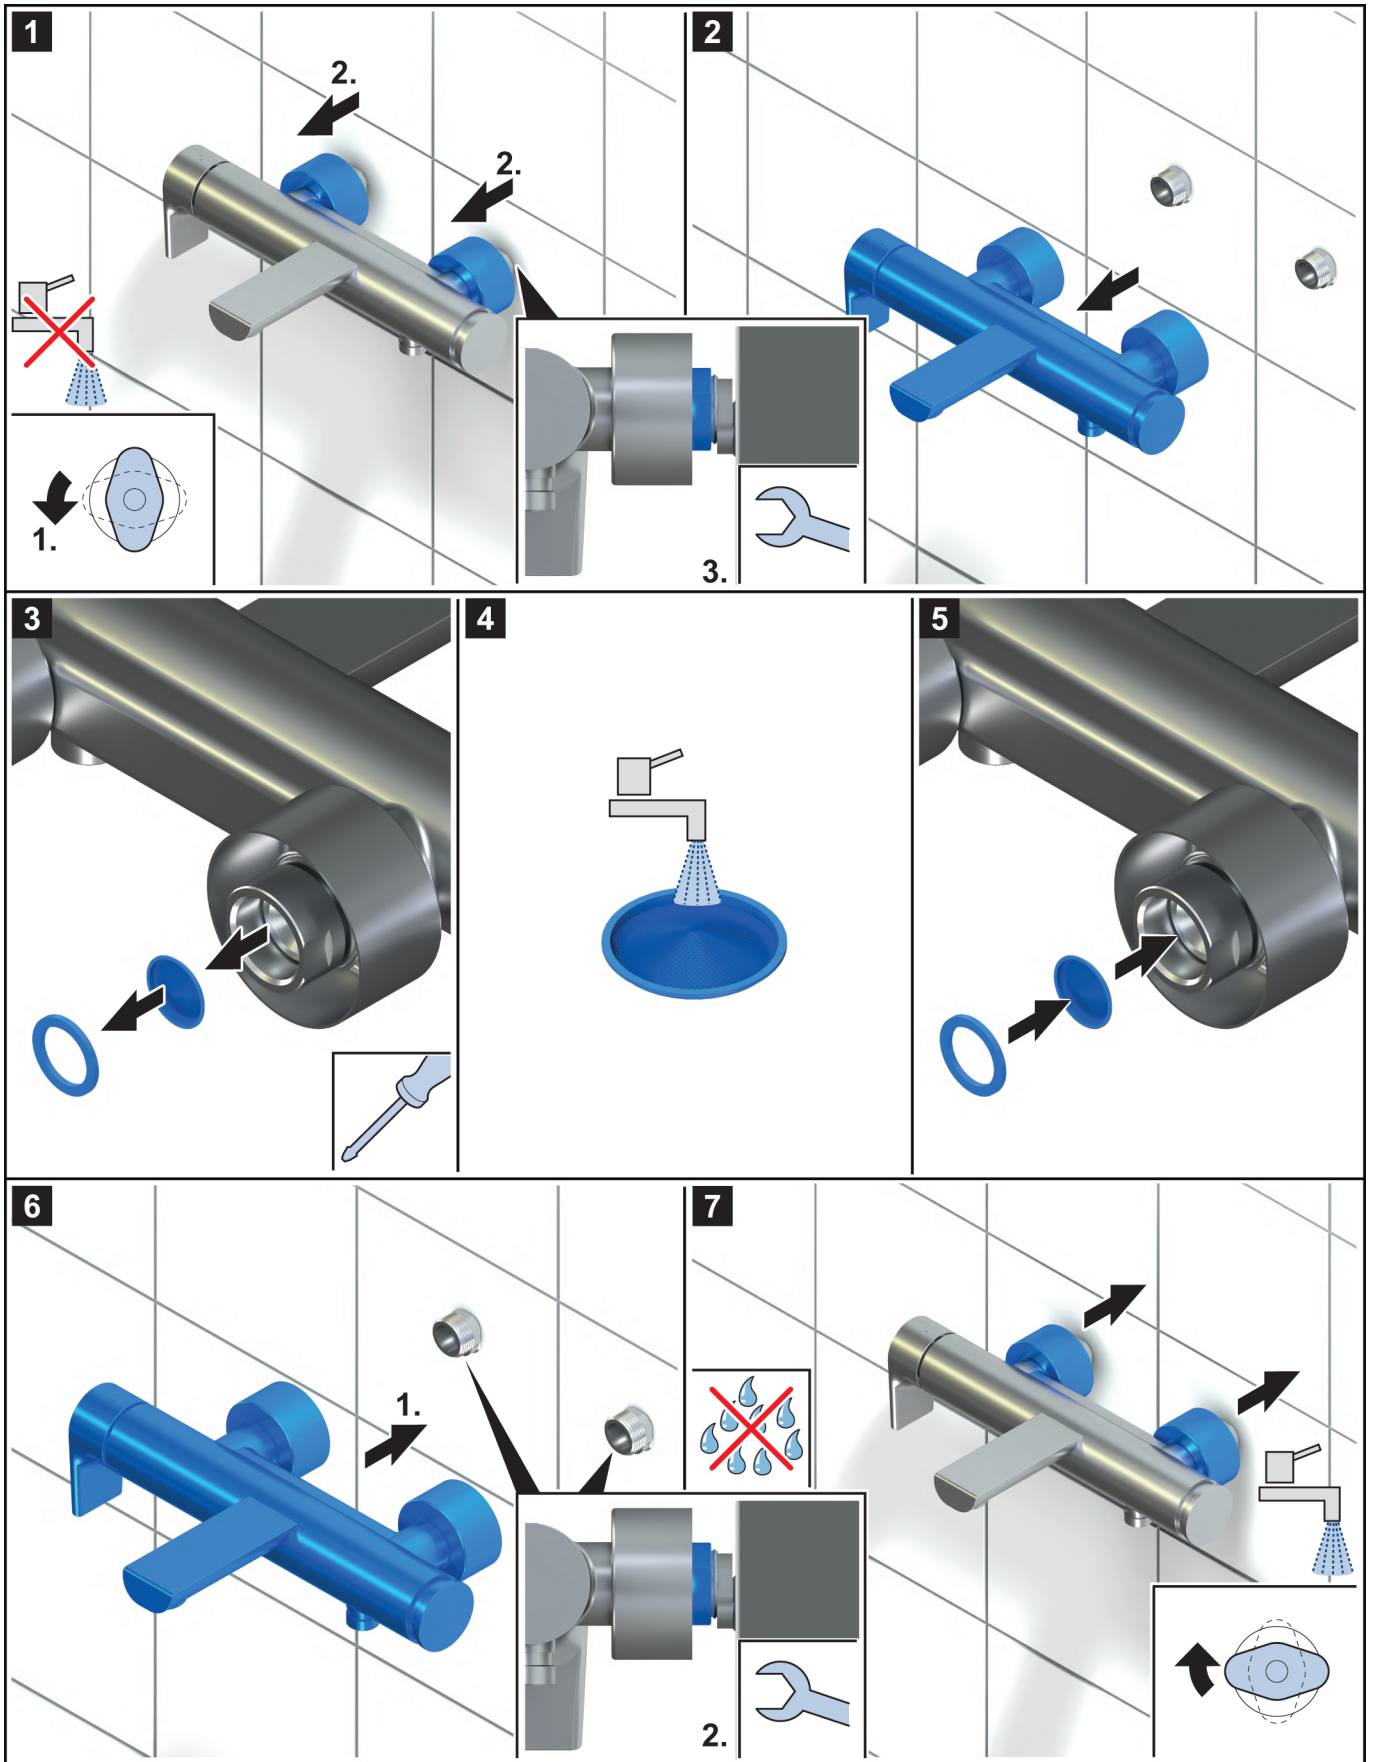

4a

	mm	inch
A	150	5 ²⁹ / ₃₂

4b

	mm	inch
A	150	5 ²⁹ / ₃₂

VILLEROY & BOCH

GERMANY

*Villeroy & Boch AG
Bathroom and Wellness Division
Headquarters
66693 Mettlach
Germany*

Tel: +49 (0) 68 64 / 81 0