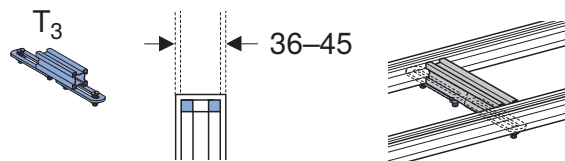

Geberit ONE, H = 100 cm

- (75 cm) 461.451.00.1
- (90 cm) 461.452.00.1
- (105 cm) 461.453.00.1
- (120 cm) 461.454.00.1

Geberit ONE, H = 90 cm

- (60 cm) 111.941.00.1
- (75 cm) 111.942.00.1
- (90 cm) 111.943.00.1
- (105 cm) 111.944.00.1
- (120 cm) 111.945.00.1

		B	b
(75 cm)	461.471.00.1	82	17
(90 cm)	461.472.00.1	97	24 ⁵
(105 cm)	461.473.00.1	112	32
(120 cm)	461.474.00.1	127	39 ⁵

1

		B	B/2
(75 cm)	461.471.00.1	82	41
(90 cm)	461.472.00.1	97	48 ⁵
(105 cm)	461.473.00.1	112	56
(120 cm)	461.474.00.1	127	63 ⁵