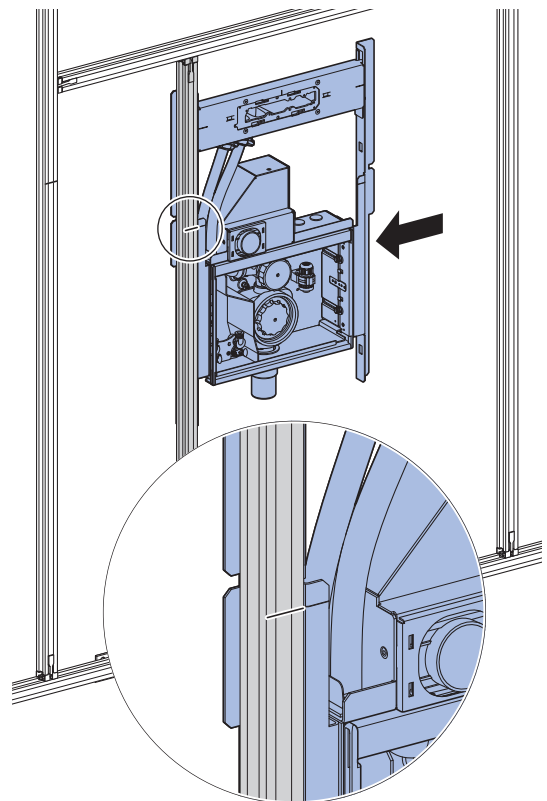

1

		B	B/2
(75 cm)	461.471.00.1	82	41
(90 cm)	461.472.00.1	97	48⁵
(105 cm)	461.473.00.1	112	56
(120 cm)	461.474.00.1	127	63⁵

3

2

4