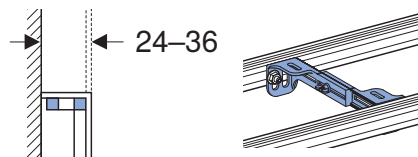

INSTALLATION MANUAL

MONTAGEANLEITUNG
INSTRUCTIONS DE MONTAGE
ISTRUZIONI PER IL MONTAGGIO

968.776.00.0(03)

		a
(75 cm)	461.471.00.1	59
(90 cm)	461.472.00.1	74
(105 cm)	461.473.00.1	89
(120 cm)	461.474.00.1	104

Geberit ONE, H = 100 cm

- (75 cm) 461.451.00.1
- (90 cm) 461.452.00.1
- (105 cm) 461.453.00.1
- (120 cm) 461.454.00.1

Geberit ONE, H = 90 cm

- (60 cm) 111.941.00.1
- (75 cm) 111.942.00.1
- (90 cm) 111.943.00.1
- (105 cm) 111.944.00.1
- (120 cm) 111.945.00.1

		B	b
(75 cm)	461.471.00.1	82	17
(90 cm)	461.472.00.1	97	24 ⁵
(105 cm)	461.473.00.1	112	32
(120 cm)	461.474.00.1	127	39 ⁵

1

		B	B/2
(75 cm)	461.471.00.1	82	41
(90 cm)	461.472.00.1	97	48 ⁵
(105 cm)	461.473.00.1	112	56
(120 cm)	461.474.00.1	127	63 ⁵