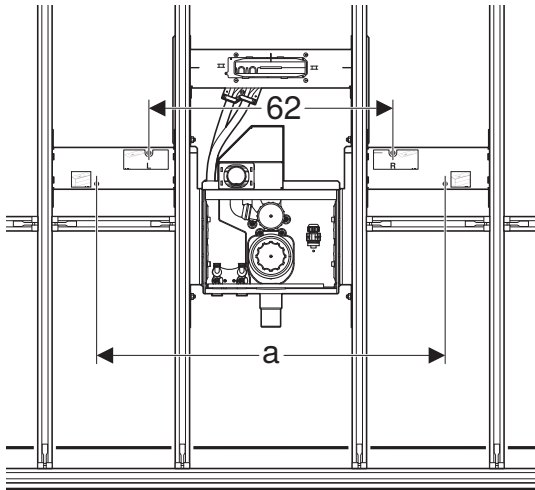

INSTALLATION MANUAL

MONTAGEANLEITUNG
INSTRUCTIONS DE MONTAGE
ISTRUZIONI PER IL MONTAGGIO

968.776.00.0(03)

		a
(75 cm)	461.471.00.1	59
(90 cm)	461.472.00.1	74
(105 cm)	461.473.00.1	89
(120 cm)	461.474.00.1	104

Geberit ONE, H = 100 cm

- (75 cm) 461.451.00.1
- (90 cm) 461.452.00.1
- (105 cm) 461.453.00.1
- (120 cm) 461.454.00.1

Geberit ONE, H = 90 cm

- (60 cm) 111.941.00.1
- (75 cm) 111.942.00.1
- (90 cm) 111.943.00.1
- (105 cm) 111.944.00.1
- (120 cm) 111.945.00.1

		B	b
(75 cm)	461.471.00.1	82	17
(90 cm)	461.472.00.1	97	24 ⁵
(105 cm)	461.473.00.1	112	32
(120 cm)	461.474.00.1	127	39 ⁵

1

		B	B/2
(75 cm)	461.471.00.1	82	41
(90 cm)	461.472.00.1	97	48 ⁵
(105 cm)	461.473.00.1	112	56
(120 cm)	461.474.00.1	127	63 ⁵