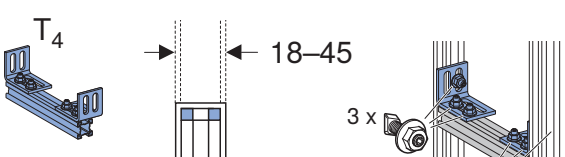

INSTALLATION MANUAL

MONTAGEANLEITUNG
INSTRUCTIONS DE MONTAGE
ISTRUZIONI PER IL MONTAGGIO

968.776.00.0(03)

		a
(75 cm)	461.471.00.1	59
(90 cm)	461.472.00.1	74
(105 cm)	461.473.00.1	89
(120 cm)	461.474.00.1	104

Geberit ONE, H = 100 cm

- (75 cm) 461.451.00.1
- (90 cm) 461.452.00.1
- (105 cm) 461.453.00.1
- (120 cm) 461.454.00.1

Geberit ONE, H = 90 cm

- (60 cm) 111.941.00.1
- (75 cm) 111.942.00.1
- (90 cm) 111.943.00.1
- (105 cm) 111.944.00.1
- (120 cm) 111.945.00.1

		B	b
(75 cm)	461.471.00.1	82	17
(90 cm)	461.472.00.1	97	24 ⁵
(105 cm)	461.473.00.1	112	32
(120 cm)	461.474.00.1	127	39 ⁵

1

		B	B/2
(75 cm)	461.471.00.1	82	41
(90 cm)	461.472.00.1	97	48 ⁵
(105 cm)	461.473.00.1	112	56
(120 cm)	461.474.00.1	127	63 ⁵