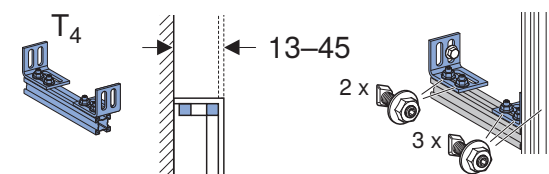

INSTALLATION MANUAL

MONTAGEANLEITUNG
INSTRUCTIONS DE MONTAGE
ISTRUZIONI PER IL MONTAGGIO

968.776.00.0(03)

		a
(75 cm)	461.471.00.1	59
(90 cm)	461.472.00.1	74
(105 cm)	461.473.00.1	89
(120 cm)	461.474.00.1	104

Geberit ONE, H = 100 cm

- (75 cm) 461.451.00.1
- (90 cm) 461.452.00.1
- (105 cm) 461.453.00.1
- (120 cm) 461.454.00.1

Geberit ONE, H = 90 cm

- (60 cm) 111.941.00.1
- (75 cm) 111.942.00.1
- (90 cm) 111.943.00.1
- (105 cm) 111.944.00.1
- (120 cm) 111.945.00.1

		B	b
(75 cm)	461.471.00.1	82	17
(90 cm)	461.472.00.1	97	24 ⁵
(105 cm)	461.473.00.1	112	32
(120 cm)	461.474.00.1	127	39 ⁵

1

		B	B/2
(75 cm)	461.471.00.1	82	41
(90 cm)	461.472.00.1	97	48 ⁵
(105 cm)	461.473.00.1	112	56
(120 cm)	461.474.00.1	127	63 ⁵