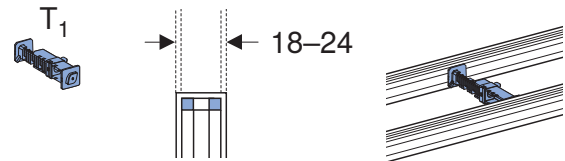

INSTALLATION MANUAL

MONTAGEANLEITUNG
INSTRUCTIONS DE MONTAGE
ISTRUZIONI PER IL MONTAGGIO

968.776.00.0(03)

		a
(75 cm)	461.471.00.1	59
(90 cm)	461.472.00.1	74
(105 cm)	461.473.00.1	89
(120 cm)	461.474.00.1	104

Geberit ONE, H = 100 cm

- (75 cm) 461.451.00.1
- (90 cm) 461.452.00.1
- (105 cm) 461.453.00.1
- (120 cm) 461.454.00.1

Geberit ONE, H = 90 cm

- (60 cm) 111.941.00.1
- (75 cm) 111.942.00.1
- (90 cm) 111.943.00.1
- (105 cm) 111.944.00.1
- (120 cm) 111.945.00.1

		B	b
(75 cm)	461.471.00.1	82	17
(90 cm)	461.472.00.1	97	24 ⁵
(105 cm)	461.473.00.1	112	32
(120 cm)	461.474.00.1	127	39 ⁵

1

		B	B/2
(75 cm)	461.471.00.1	82	41
(90 cm)	461.472.00.1	97	48 ⁵
(105 cm)	461.473.00.1	112	56
(120 cm)	461.474.00.1	127	63 ⁵