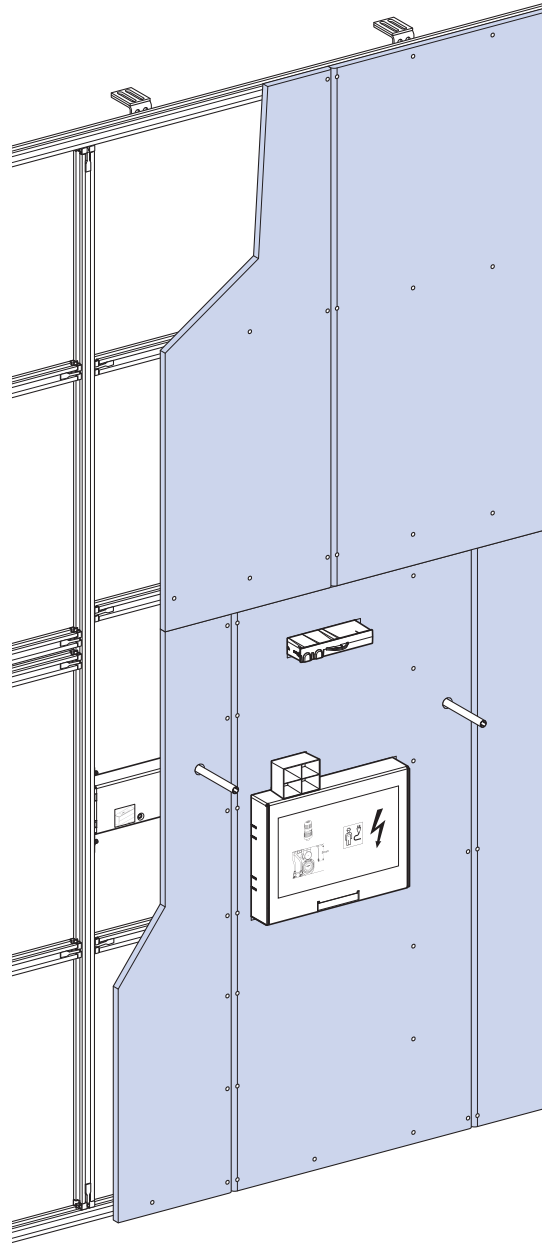

Geberit International AG
Schachenstrasse 77, CH-8645 Jona
documentation@geberit.com
www.geberit.com