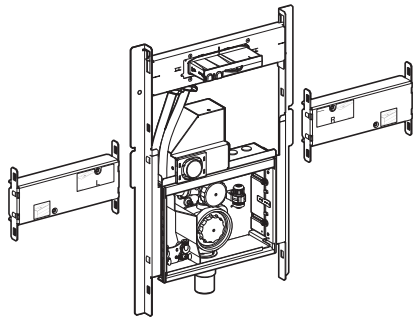

INSTALLATION MANUAL

MONTAGEANLEITUNG
INSTRUCTIONS DE MONTAGE
ISTRUZIONI PER IL MONTAGGIO

968.776.00.0(03)

		a
(75 cm)	461.471.00.1	59
(90 cm)	461.472.00.1	74
(105 cm)	461.473.00.1	89
(120 cm)	461.474.00.1	104

Geberit ONE, H = 100 cm

- (75 cm) 461.451.00.1
- (90 cm) 461.452.00.1
- (105 cm) 461.453.00.1
- (120 cm) 461.454.00.1

Geberit ONE, H = 90 cm

- (60 cm) 111.941.00.1
- (75 cm) 111.942.00.1
- (90 cm) 111.943.00.1
- (105 cm) 111.944.00.1
- (120 cm) 111.945.00.1

		B	b
(75 cm)	461.471.00.1	82	17
(90 cm)	461.472.00.1	97	24 ⁵
(105 cm)	461.473.00.1	112	32
(120 cm)	461.474.00.1	127	39 ⁵

1

		B	B/2
(75 cm)	461.471.00.1	82	41
(90 cm)	461.472.00.1	97	48 ⁵
(105 cm)	461.473.00.1	112	56
(120 cm)	461.474.00.1	127	63 ⁵