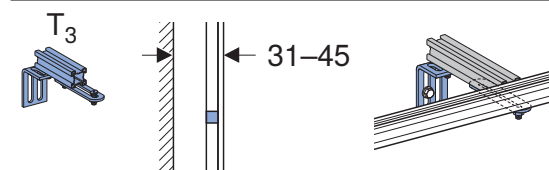

Geberit ONE, H = 100 cm

- (75 cm) 461.451.00.1
- (90 cm) 461.452.00.1
- (105 cm) 461.453.00.1
- (120 cm) 461.454.00.1

Geberit ONE, H = 90 cm

- (60 cm) 111.941.00.1
- (75 cm) 111.942.00.1
- (90 cm) 111.943.00.1
- (105 cm) 111.944.00.1
- (120 cm) 111.945.00.1

		B	b
(75 cm)	461.471.00.1	82	17
(90 cm)	461.472.00.1	97	24 ⁵
(105 cm)	461.473.00.1	112	32
(120 cm)	461.474.00.1	127	39 ⁵

1

		B	B/2
(75 cm)	461.471.00.1	82	41
(90 cm)	461.472.00.1	97	48 ⁵
(105 cm)	461.473.00.1	112	56
(120 cm)	461.474.00.1	127	63 ⁵