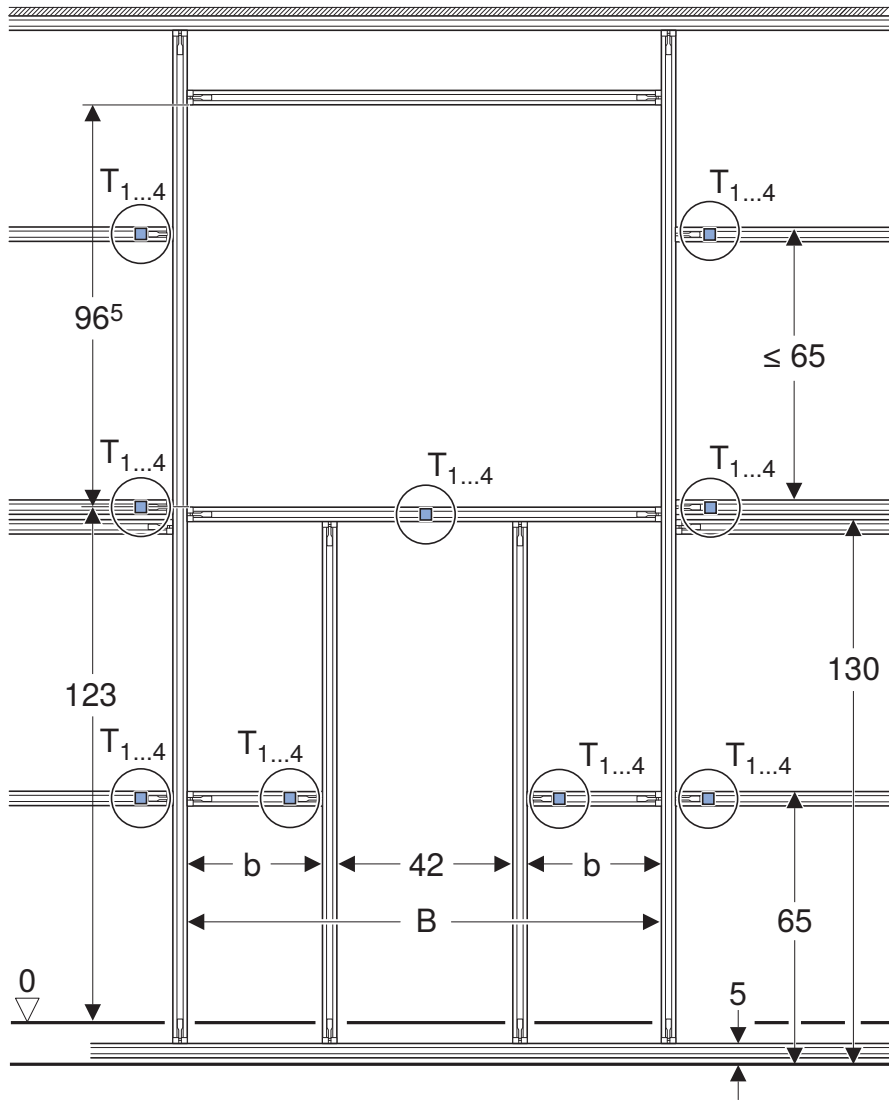

INSTALLATION MANUAL

MONTAGEANLEITUNG
INSTRUCTIONS DE MONTAGE
ISTRUZIONI PER IL MONTAGGIO

968.776.00.0(03)

		a
(75 cm)	461.471.00.1	59
(90 cm)	461.472.00.1	74
(105 cm)	461.473.00.1	89
(120 cm)	461.474.00.1	104

Geberit ONE, H = 100 cm

- (75 cm) 461.451.00.1
- (90 cm) 461.452.00.1
- (105 cm) 461.453.00.1
- (120 cm) 461.454.00.1

Geberit ONE, H = 90 cm

- (60 cm) 111.941.00.1
- (75 cm) 111.942.00.1
- (90 cm) 111.943.00.1
- (105 cm) 111.944.00.1
- (120 cm) 111.945.00.1

		B	b
(75 cm)	461.471.00.1	82	17
(90 cm)	461.472.00.1	97	24 ⁵
(105 cm)	461.473.00.1	112	32
(120 cm)	461.474.00.1	127	39 ⁵

1

		B	B/2
(75 cm)	461.471.00.1	82	41
(90 cm)	461.472.00.1	97	48 ⁵
(105 cm)	461.473.00.1	112	56
(120 cm)	461.474.00.1	127	63 ⁵

5

➔ 4 10

3

WB	H	 116.460.21.1	 116.461.21.1
90	105-110	108	106
89	104-109	107	105
88	103-108	106	104
87	102-107	105	103
86	101-106	104	102
85	100-105	103	101
$(H_{\min} = WB + 15)$ $(H_{\max} = WB + 20)$		$(H = WB + 18)$	$(H = WB + 16)$