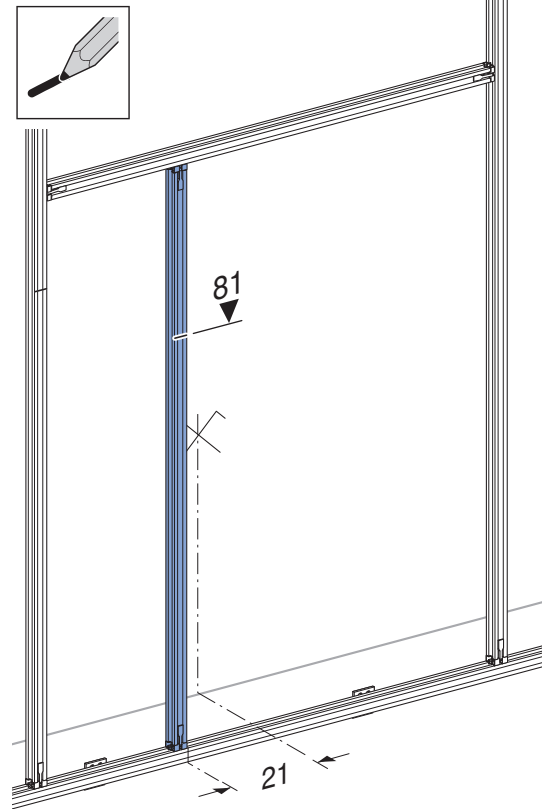

1

		B	B/2
(75 cm)	461.471.00.1	82	41
(90 cm)	461.472.00.1	97	48⁵
(105 cm)	461.473.00.1	112	56
(120 cm)	461.474.00.1	127	63⁵

3

2

4