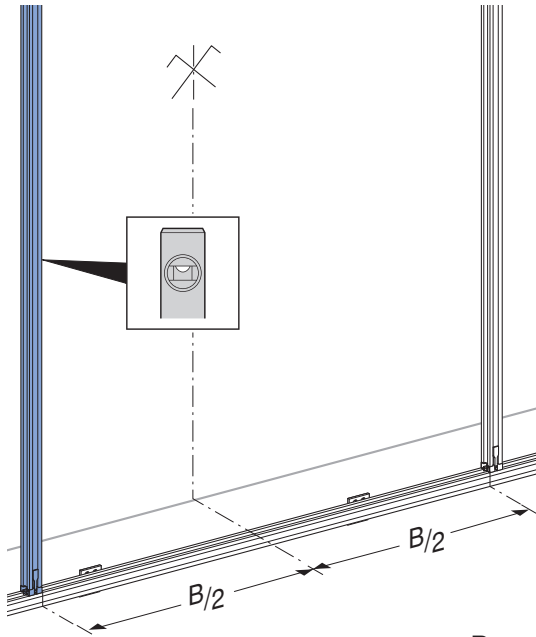

Geberit ONE, H = 100 cm

- (75 cm) 461.451.00.1
- (90 cm) 461.452.00.1
- (105 cm) 461.453.00.1
- (120 cm) 461.454.00.1

Geberit ONE, H = 90 cm

- (60 cm) 111.941.00.1
- (75 cm) 111.942.00.1
- (90 cm) 111.943.00.1
- (105 cm) 111.944.00.1
- (120 cm) 111.945.00.1

		B	b
(75 cm)	461.471.00.1	82	17
(90 cm)	461.472.00.1	97	24 ⁵
(105 cm)	461.473.00.1	112	32
(120 cm)	461.474.00.1	127	39 ⁵

1

		B	B/2
(75 cm)	461.471.00.1	82	41
(90 cm)	461.472.00.1	97	48 ⁵
(105 cm)	461.473.00.1	112	56
(120 cm)	461.474.00.1	127	63 ⁵