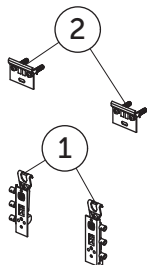

# SPARE PARTS

Open Half Column unit 1234

Item	Description	Colour/Finish	Code No.	Quantity
1	Hanging brackets KIT 2		TV85467	pair
2	Wall fixation KIT 2 and security fixing		TV85567	13

GB 0870 129 6085  
IT 800 - 652290  
FR +33 (0)1 49 38 28 00  
DE +49 (0)228 521 580