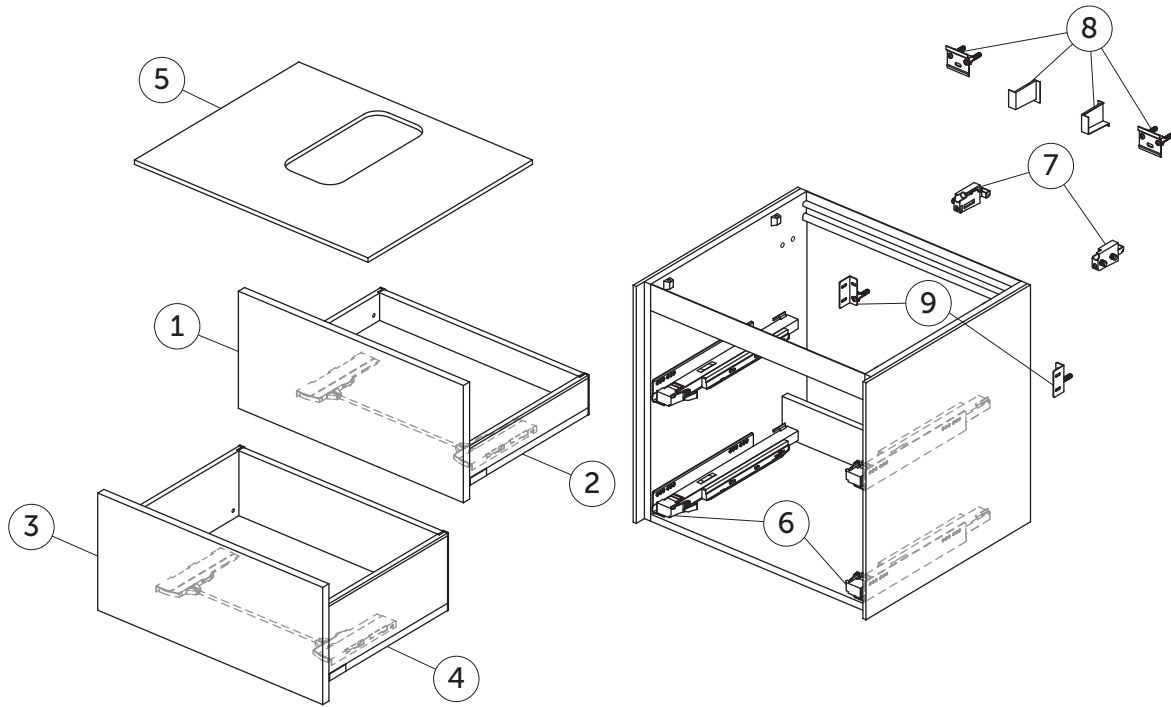

SPARE PARTS

Basin Unit 600
2 drawers

Item	Description	Colour/Finish	Code No.	Quantity
1	Upper Drawer front panel 580 x 267	Y1 - Matt White Y2 - Matt Anthracite Y3 - Matt Sunset Y4 - Smoked Oak Y5 - Dark Walnut Y6 - Light Oak	TV749Y1 TV749Y2 TV749Y3 TV749Y4 TV749Y5 TV749Y6	1
2	Upper Drawer structure box 60 x 50.5	Y2 - Matt Anthracite	TV788Y2	1
3	Lower Drawer front panel 580 x 267	Y1 - Matt White Y2 - Matt Anthracite Y3 - Matt Sunset Y4 - Smoked Oak Y5 - Dark Walnut Y6 - Light Oak	TV751Y1 TV751Y2 TV751Y3 TV751Y4 TV751Y5 TV751Y6	1
4	Lower Drawer structure box 60 x 50.5	Y2 - Matt Anthracite	TV789Y2	1
5	Worktop 602 x 505 center cut	Y1 - Matt White Y2 - Matt Anthracite Y3 - Matt Sunset Y4 - Smoked Oak Y5 - Dark Walnut Y6 - Light Oak	TV767Y1 TV767Y2 TV767Y3 TV767Y4 TV767Y5 TV767Y6	1
	Worktop 602 x 505 no cut	Y1 - Matt White Y2 - Matt Anthracite Y3 - Matt Sunset Y4 - Smoked Oak Y5 - Dark Walnut Y6 - Light Oak	TV768Y1 TV768Y2 TV768Y3 TV768Y4 TV768Y5 TV768Y6	1
6	Runners 400 Push KIT		TV76967	pair
7	Hanging brackets KIT 1		RV08267	pair
8	Wall fixation KIT 1 new		TV72667	14
9	Safety KIT (brackets, screws & plugs)		TV38767	12