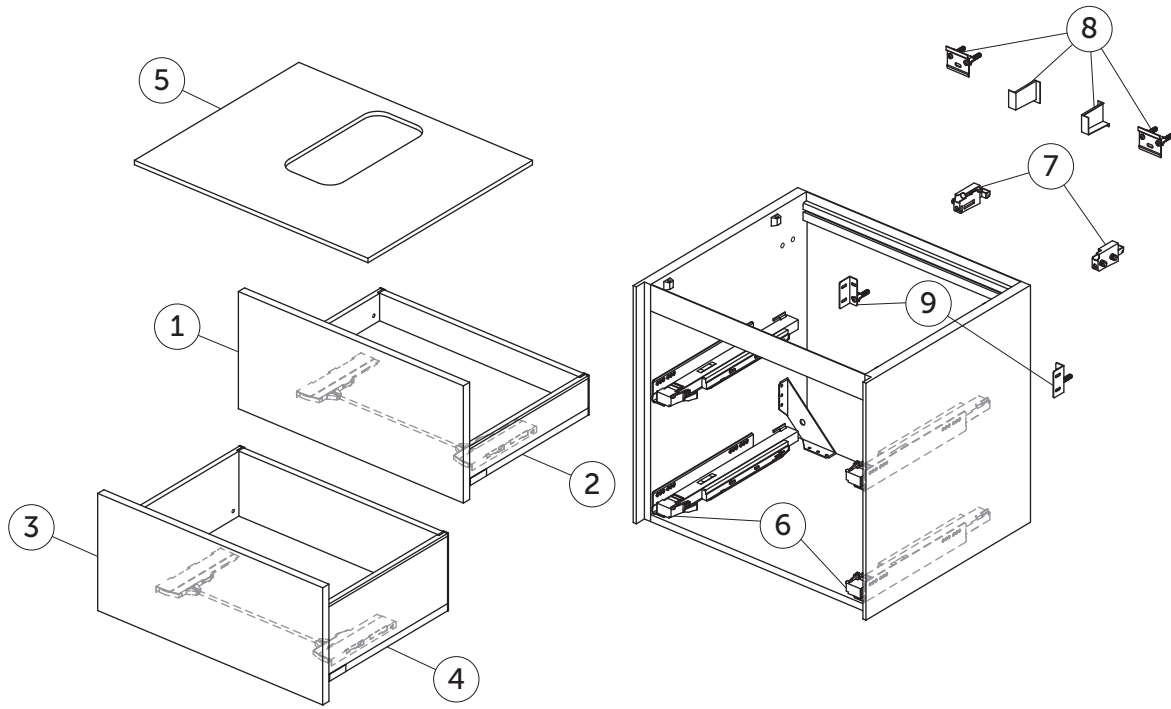

SPARE PARTS

Basin Unit 600
2 drawers

Item	Description	Colour/Finish	Code No.	Quantity
1	Upper Drawer front panel ns 580 x 267	Y1 - Matt White	TF036Y1	1
		Y2 - Matt Anthracite	TF036Y2	
		Y3 - Matt Sunset	TF036Y3	
		Y4 - Smoked Oak	TF036Y4	
		Y5 - Dark Walnut	TF036Y5	
		Y6 - Light Oak	TF036Y6	
2	Upper Drawer structure box ns 60 x 50.5	Y2 - Matt Anthracite	TF080Y2	1
3	Lower Drawer front panel ns 580 x 267	Y1 - Matt White	TF038Y1	1
		Y2 - Matt Anthracite	TF038Y2	
		Y3 - Matt Sunset	TF038Y3	
		Y4 - Smoked Oak	TF038Y4	
		Y5 - Dark Walnut	TF038Y5	
		Y6 - Light Oak	TF038Y6	
4	Lower Drawer structure box ns 60 x 50.5	Y2 - Matt Anthracite	TF081Y2	1
5	Worktop ns 602 x 505 center cut	Y1 - Matt White	TF054Y1	1
		Y2 - Matt Anthracite	TF054Y2	
		Y3 - Matt Sunset	TF054Y3	
		Y4 - Smoked Oak	TF054Y4	
		Y5 - Dark Walnut	TF054Y5	
		Y6 - Light Oak	TF054Y6	
6	Runners 400 Push KIT		TV76967	pair
7	Hanging brackets KIT 1		RV08267	pair
8	Wall fixation KIT 1 new		TV72667	14
9	Safety KIT (brackets, screws & plugs)		TV38767	12

Manufactured post May 2021.
Manufacturer traceability code 9999.

Ideal Standard International NV
Corporate Village – Gent Building
Da Vincilaan 2
B1935 – Zaventem
Belgium

BE +32 (0)2 325 66 33
BG +359 675 30362
DE +49 (0)228 521 580
EG +202 26969700
FR +33 (0)1 49 38 28 00
GB 01482 496 318
GR +30 210 67 90 810
HR +38591 22 99 304

HU +36 30 6991 594
IT 800 652 290
ME +971 4 804 2400
NL +31 (0)77 355 08 08
PL +48 71 7868 301/302
RO +40 21 3223 201/202
SI 00386 59 919040
TR +90 216 314 87 87

UA +359 675 30 468
AL/XK/BA +359 887 709 696
CZ/SK +420 417 592 179
DK/NO/SE +45 75 84 10 10
ES/PT +34 93 561 80 00
LV/LT/EE +371 673 57 792
RS/MK/ME +381 11 713 80 58
RU/MD +7 495 669 23 11