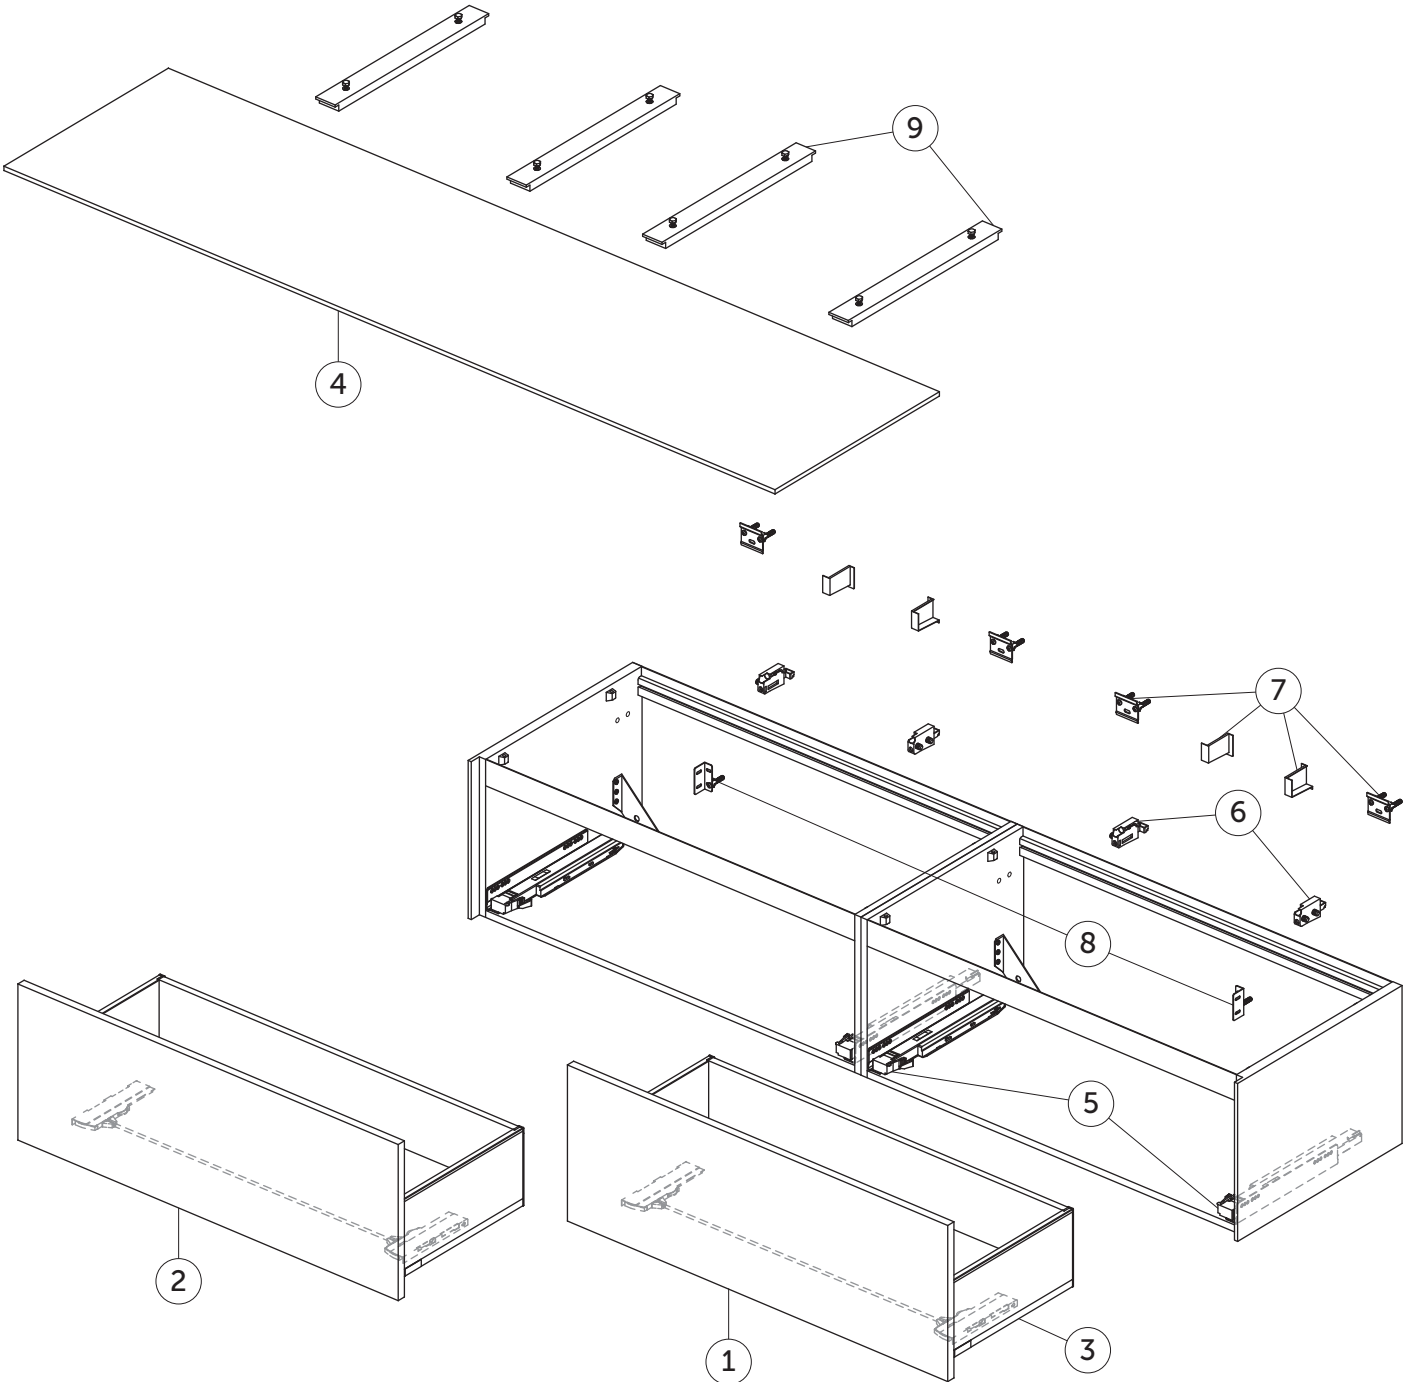

SPARE PARTS

Basin Unit 2000
2 drawers

SPARE PARTS

Basin Unit 2000
2 drawers

Page 2 of 4

Item	Description	Colour/Finish	Code No.	Quantity
1	Drawer front panel 980 x 356	Y1 - Matt White Y2 - Matt Anthracite Y3 - Matt Sunset Y4 - Smoked Oak Y5 - Dark Walnut Y6 - Light Oak	TV776Y1 TV776Y2 TV776Y3 TV776Y4 TV776Y5 TV776Y6	1
2	Drawer structure box 100 x 50.5	Y2 - Matt Anthracite	TV777Y2	1
3	Worktop 1987 x 505 no cut	Y1 - Matt White Y2 - Matt Anthracite Y3 - Matt Sunset Y4 - Smoked Oak Y5 - Dark Walnut Y6 - Light Oak	TV781Y1 TV781Y2 TV781Y3 TV781Y4 TV781Y5 TV781Y6	1
4	Runners 400 Push KIT		TV76967	pair
5	Hanging brackets KIT 1		RV08267	pair
6	Wall fixation KIT 1 new		TV72667	14
7	Safety KIT (brackets, screws & plugs)		TV38767	12
8	Worktop adjustable support KIT		UV24067	pair

Manufactured pre June 2021.
Manufacturer traceability code 9999.

SPARE PARTS

Basin Unit 2000
2 drawers

SPARE PARTS

Basin Unit 2000
2 drawers

Item	Description	Colour/Finish	Code No.	Quantity
1	Drawer front panel ns rh 980 x 356	Y1 - Matt White Y2 - Matt Anthracite Y3 - Matt Sunset Y4 - Smoked Oak Y5 - Dark Walnut Y6 - Light Oak	TF072Y1 TF072Y2 TF072Y3 TF072Y4 TF072Y5 TF072Y6	1
2	Drawer front panel ns lh 980 x 356	Y1 - Matt White Y2 - Matt Anthracite Y3 - Matt Sunset Y4 - Smoked Oak Y5 - Dark Walnut Y6 - Light Oak	TF073Y1 TF073Y2 TF073Y3 TF073Y4 TF073Y5 TF073Y6	1
3	Drawer structure box ns l/r 100 x 50.5	Y2 - Matt Anthracite	TF074Y2	1
4	Worktop ns 1987 x 505 no cut	Y1 - Matt White Y2 - Matt Anthracite Y3 - Matt Sunset Y4 - Smoked Oak Y5 - Dark Walnut Y6 - Light Oak	TF075Y1 TF075Y2 TF075Y3 TF075Y4 TF075Y5 TF075Y6	1
5	Runners 400 Push KIT		TV76967	pair
6	Hanging brackets KIT 1		RV08267	pair
7	Wall fixation KIT 1 new		TV72667	14
8	Safety KIT (brackets, screws & plugs)		TV38767	12
9	Worktop adjustable support KIT		UV24067	pair