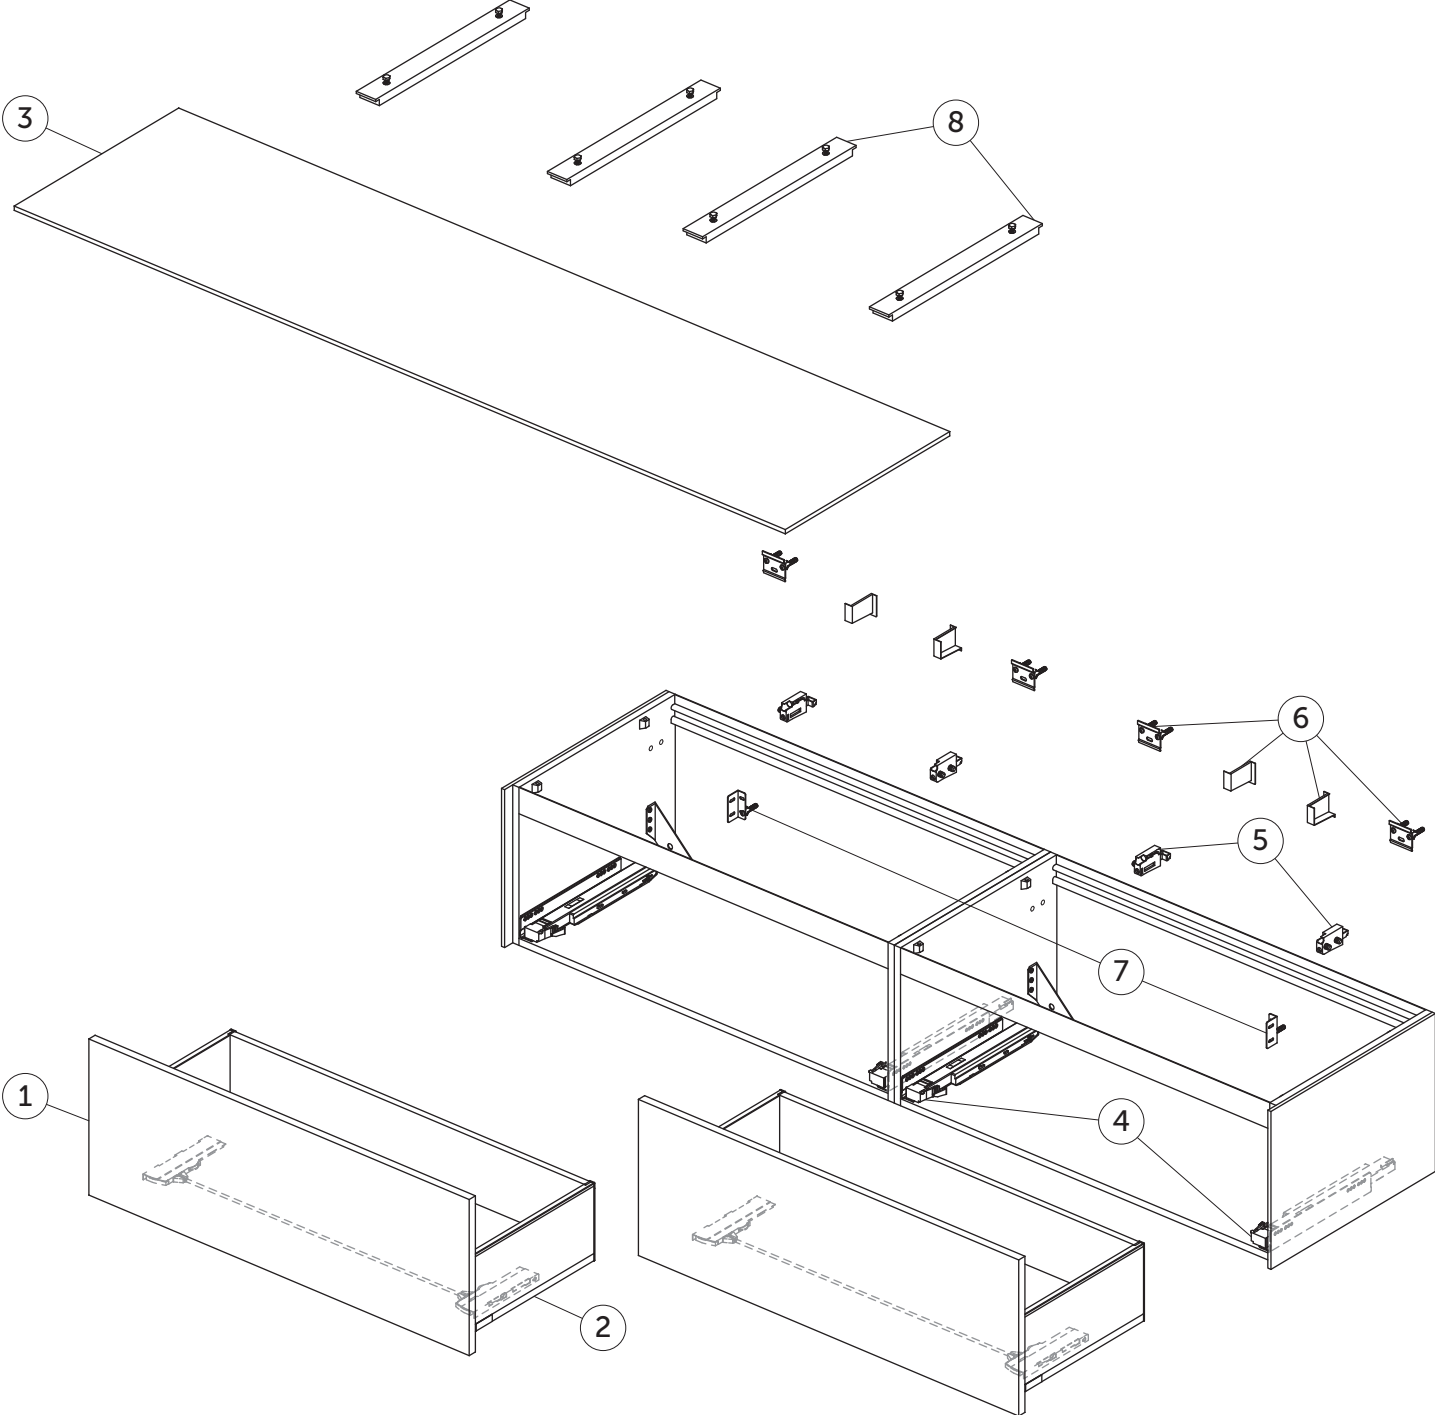

SPARE PARTS

Basin Unit 2000
2 drawers

SPARE PARTS

Basin Unit 2000
2 drawers

Page 2 of 4

Item	Description	Colour/Finish	Code No.	Quantity
1	Drawer front panel 980 x 356	Y1 - Matt White Y2 - Matt Anthracite Y3 - Matt Sunset Y4 - Smoked Oak Y5 - Dark Walnut Y6 - Light Oak	TV776Y1 TV776Y2 TV776Y3 TV776Y4 TV776Y5 TV776Y6	1
2	Drawer structure box 100 x 50.5	Y2 - Matt Anthracite	TV777Y2	1
3	Worktop 1987 x 505 no cut	Y1 - Matt White Y2 - Matt Anthracite Y3 - Matt Sunset Y4 - Smoked Oak Y5 - Dark Walnut Y6 - Light Oak	TV781Y1 TV781Y2 TV781Y3 TV781Y4 TV781Y5 TV781Y6	1
4	Runners 400 Push KIT		TV76967	pair
5	Hanging brackets KIT 1		RV08267	pair
6	Wall fixation KIT 1 new		TV72667	14
7	Safety KIT (brackets, screws & plugs)		TV38767	12
8	Worktop adjustable support KIT		UV24067	pair

Manufactured pre June 2021.
Manufacturer traceability code 9999.

SPARE PARTS

Basin Unit 2000
2 drawers

SPARE PARTS

Basin Unit 2000
2 drawers

Item	Description	Colour/Finish	Code No.	Quantity
1	Drawer front panel ns rh 980 x 356	Y1 - Matt White Y2 - Matt Anthracite Y3 - Matt Sunset Y4 - Smoked Oak Y5 - Dark Walnut Y6 - Light Oak	TF072Y1 TF072Y2 TF072Y3 TF072Y4 TF072Y5 TF072Y6	1
2	Drawer front panel ns lh 980 x 356	Y1 - Matt White Y2 - Matt Anthracite Y3 - Matt Sunset Y4 - Smoked Oak Y5 - Dark Walnut Y6 - Light Oak	TF073Y1 TF073Y2 TF073Y3 TF073Y4 TF073Y5 TF073Y6	1
3	Drawer structure box ns l/r 100 x 50.5	Y2 - Matt Anthracite	TF074Y2	1
4	Worktop ns 1987 x 505 no cut	Y1 - Matt White Y2 - Matt Anthracite Y3 - Matt Sunset Y4 - Smoked Oak Y5 - Dark Walnut Y6 - Light Oak	TF075Y1 TF075Y2 TF075Y3 TF075Y4 TF075Y5 TF075Y6	1
5	Runners 400 Push KIT		TV76967	pair
6	Hanging brackets KIT 1		RV08267	pair
7	Wall fixation KIT 1 new		TV72667	14
8	Safety KIT (brackets, screws & plugs)		TV38767	12
9	Worktop adjustable support KIT		UV24067	pair