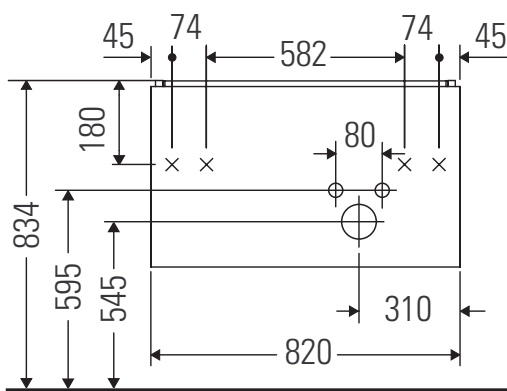

# L-Cube

## Montageanleitung

W mm	X mm
17	834

ME by Starck # 234683