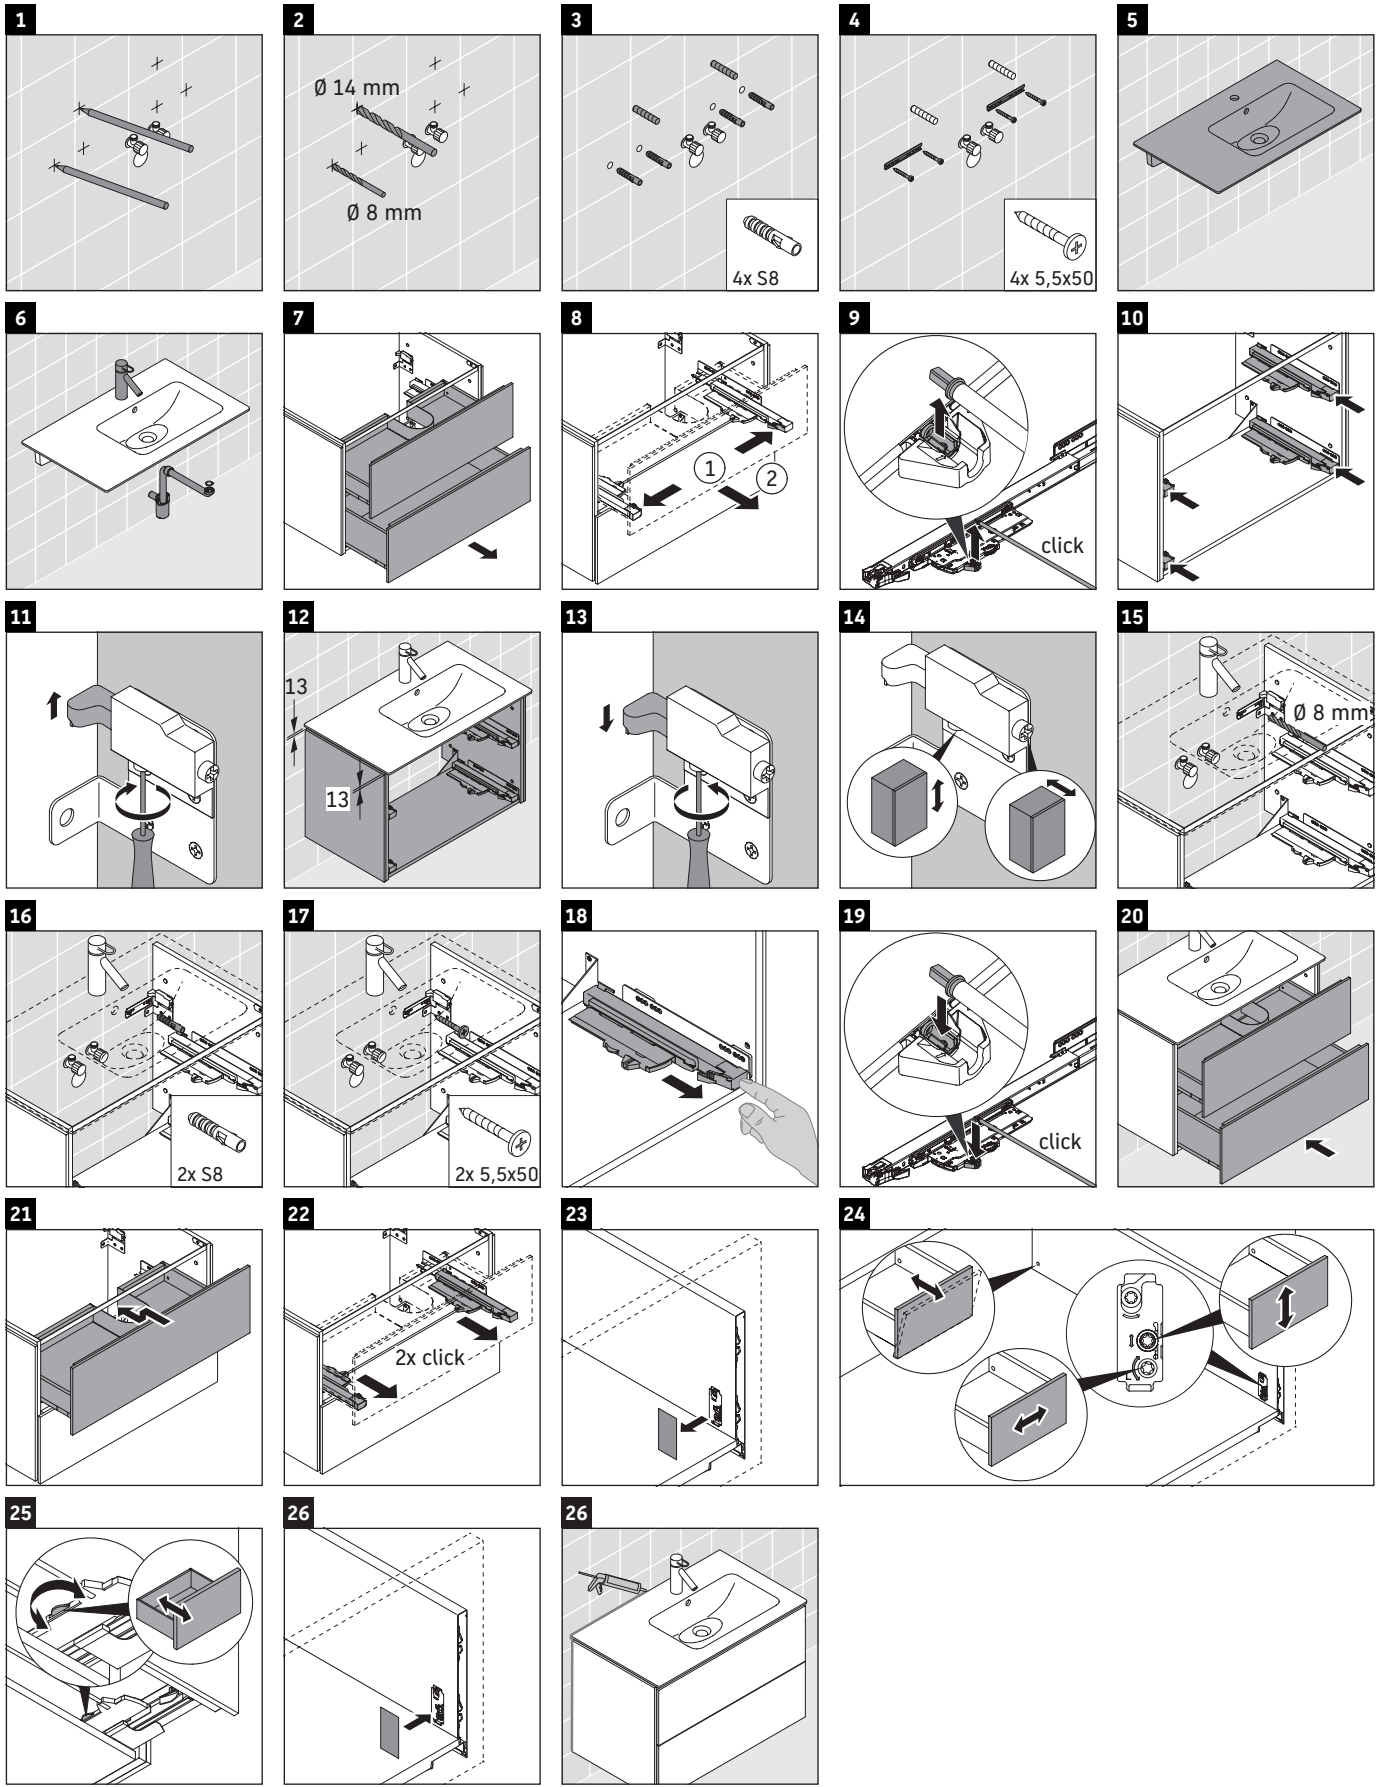

Duravit AG, Werderstr. 36, 78132 Hornberg, Germany, Phone +49 78 33 700, Fax +49 78 33 70 289, info@duravit.de, www.duravit.de