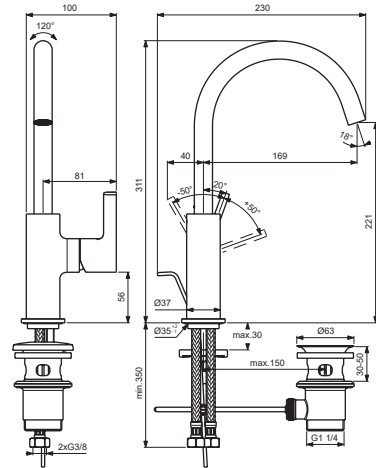

JOY

Ideal Standard

BC777XX

BC778XX

For XX=Coverage-Designate:

AA=chrome, GN=silver storm
A2=brushed gold, A5=magnetic grey

For Instance:

B961662AA for chrome

Pos.	Signify	Spare parts-Nr.	Quantity	Pos.	Signify	Spare parts-Nr.	Quantity
1	Lever-compl.	A861419XX	1 Set				
2	Rubber button	A963751NU	1 Pcs.				
3	Rosette+Screw M33X1.5	A861417XX	1 Pcs.				
4	Cartridge Ø28mm	A861397NU	1 Pcs.				
5	Rubber cap Ø8.1x3	B960583NU	1 Pcs.				
6	Tub.spout R170mm	B961662XX	1 Pcs.				
7	Aerator cache 5 l/min	A962708NU	1 Pcs.				
8	Sealing set for tub.spout	B961253NU	1 Pcs.				
9	Base cover	A861227XX	1 Pcs.				
10	Connecting set	A964520NU	1 Set				
11	Pop-up drain ass.	A961230XX	1 Pcs.				
12	Fl.hose G3/8-L425mm	A962370NU	1 Pcs.				
13	Pull-up rod-compl.	B960900XX	1 Set				