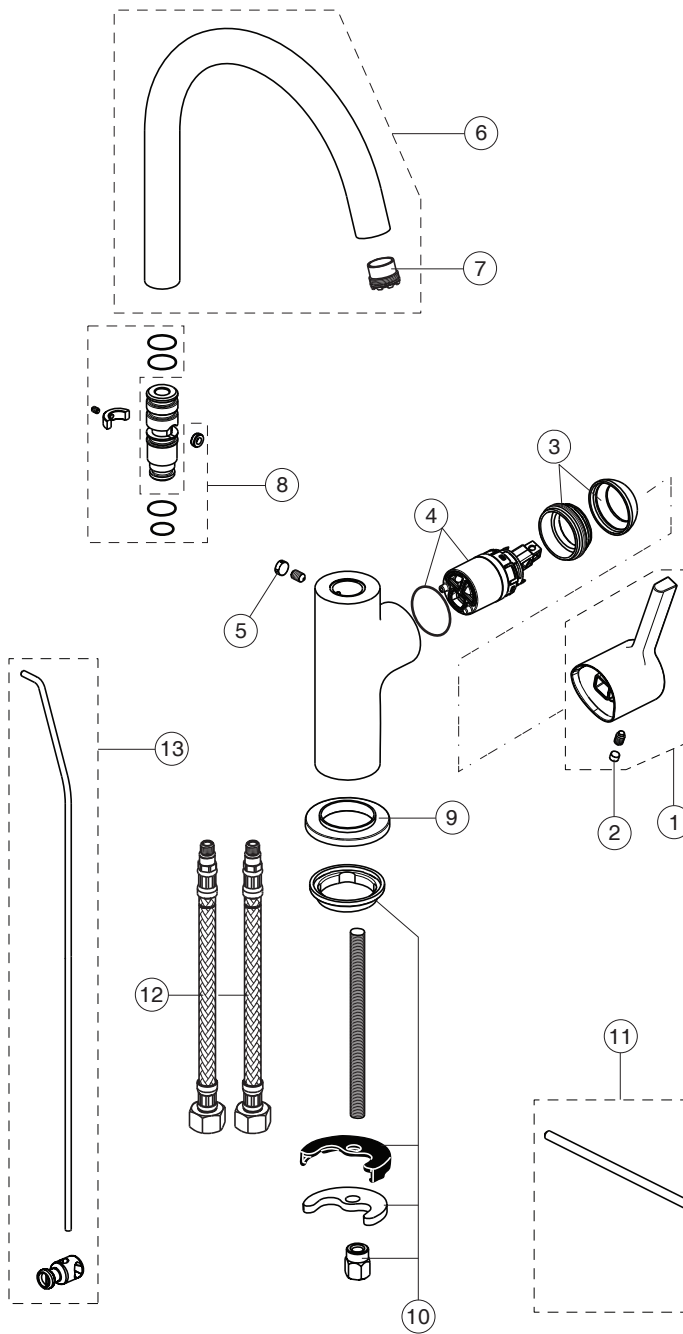

JOY

Ideal Standard

BC777XX

BC778XX

For XX=Coverage-Designate:

AA=chrome, GN=silver storm
A2=brushed gold, A5=magnetic grey

For Instance:

B961662AA for chrome

Pos.	Signify	Spare parts-Nr.	Quantity	Pos.	Signify	Spare parts-Nr.	Quantity
1	Lever-compl.	A861419XX	1 Set				
2	Rubber button	A963751NU	1 Pcs.				
3	Rosette+Screw M33X1.5	A861417XX	1 Pcs.				
4	Cartridge Ø28mm	A861397NU	1 Pcs.				
5	Rubber cap Ø8.1x3	B960583NU	1 Pcs.				
6	Tub.spout R170mm	B961662XX	1 Pcs.				
7	Aerator cache 5 l/min	A962708NU	1 Pcs.				
8	Sealing set for tub.spout	B961253NU	1 Pcs.				
9	Base cover	A861227XX	1 Pcs.				
10	Connecting set	A964520NU	1 Set				
11	Pop-up drain ass.	A961230XX	1 Pcs.				
12	Fl.hose G3/8-L425mm	A962370NU	1 Pcs.				
13	Pull-up rod-compl.	B960900XX	1 Set				