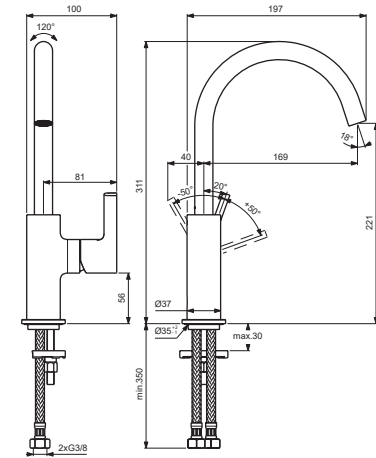

JOY

Ideal Standard

BC777XX

BC778XX

For XX=Coverage-Designate:

AA=chrome, GN=silver storm
A2=brushed gold, A5=magnetic grey

For Instance:

B961662AA for chrome

Pos.	Signify	Spare parts-Nr.	Quantity	Pos.	Signify	Spare parts-Nr.	Quantity
1	Lever-compl.	A861419XX	1 Set				
2	Rubber button	A963751NU	1 Pcs.				
3	Rosette+Screw M33X1.5	A861417XX	1 Pcs.				
4	Cartridge Ø28mm	A861397NU	1 Pcs.				
5	Rubber cap Ø8.1x3	B960583NU	1 Pcs.				
6	Tub.spout R170mm	B961662XX	1 Pcs.				
7	Aerator cache 5 l/min	A962708NU	1 Pcs.				
8	Sealing set for tub.spout	B961253NU	1 Pcs.				
9	Base cover	A861227XX	1 Pcs.				
10	Connecting set	A964520NU	1 Set				
11	Pop-up drain ass.	A961230XX	1 Pcs.				
12	Fl.hose G3/8-L425mm	A962370NU	1 Pcs.				
13	Pull-up rod-compl.	B960900XX	1 Set				