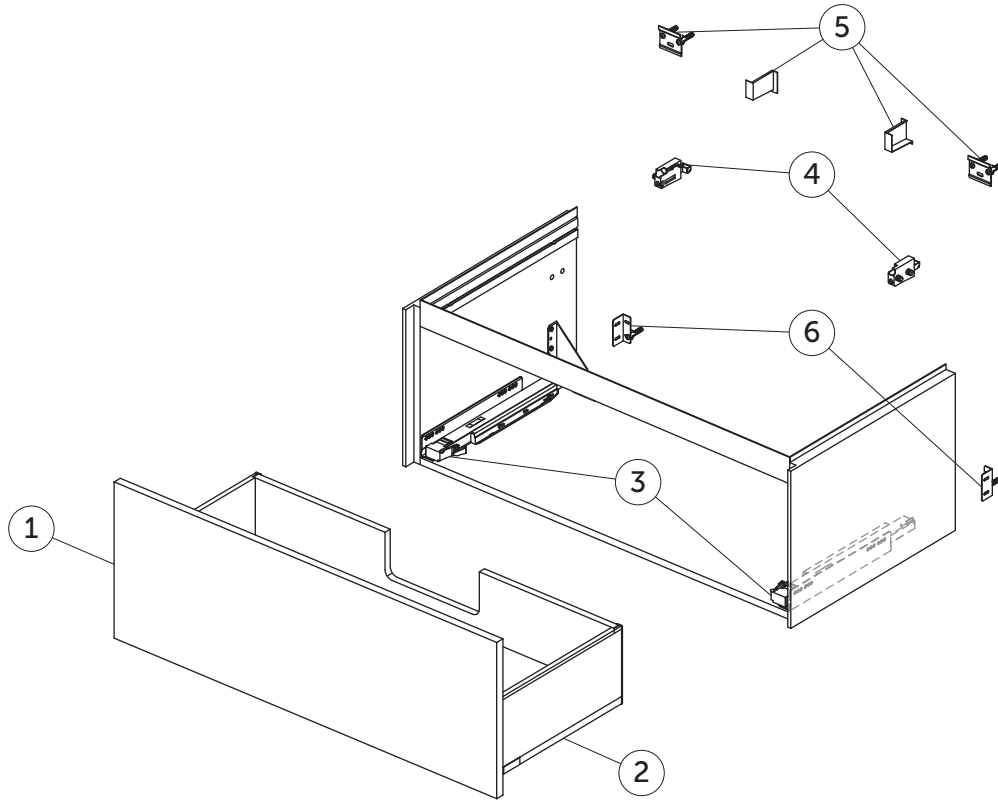

SPARE PARTS

Vanity Unit 1000
1 drawer

Item	Description	Colour/Finish	Code No.	Quantity
1	Drawer front panel ns 980 x 356	Y1 - Matt White Y2 - Matt Anthracite Y3 - Matt Sunset Y4 - Smoked Oak Y5 - Dark Walnut Y6 - Light Oak	TF060Y1 TF060Y2 TF060Y3 TF060Y4 TF060Y5 TF060Y6	1
2	Drawer structure box ns 100 x 50.5 vanity	Y2 - Matt Anthracite	TF113Y2	1
3	Runners 400 Push KIT		TV76967	Pair
4	Hanging brackets KIT 1		RV08267	Pair
5	Wall fixation KIT 1 new		TV72667	14
6	Safety KIT (brackets, screws & plugs)		TV38767	12