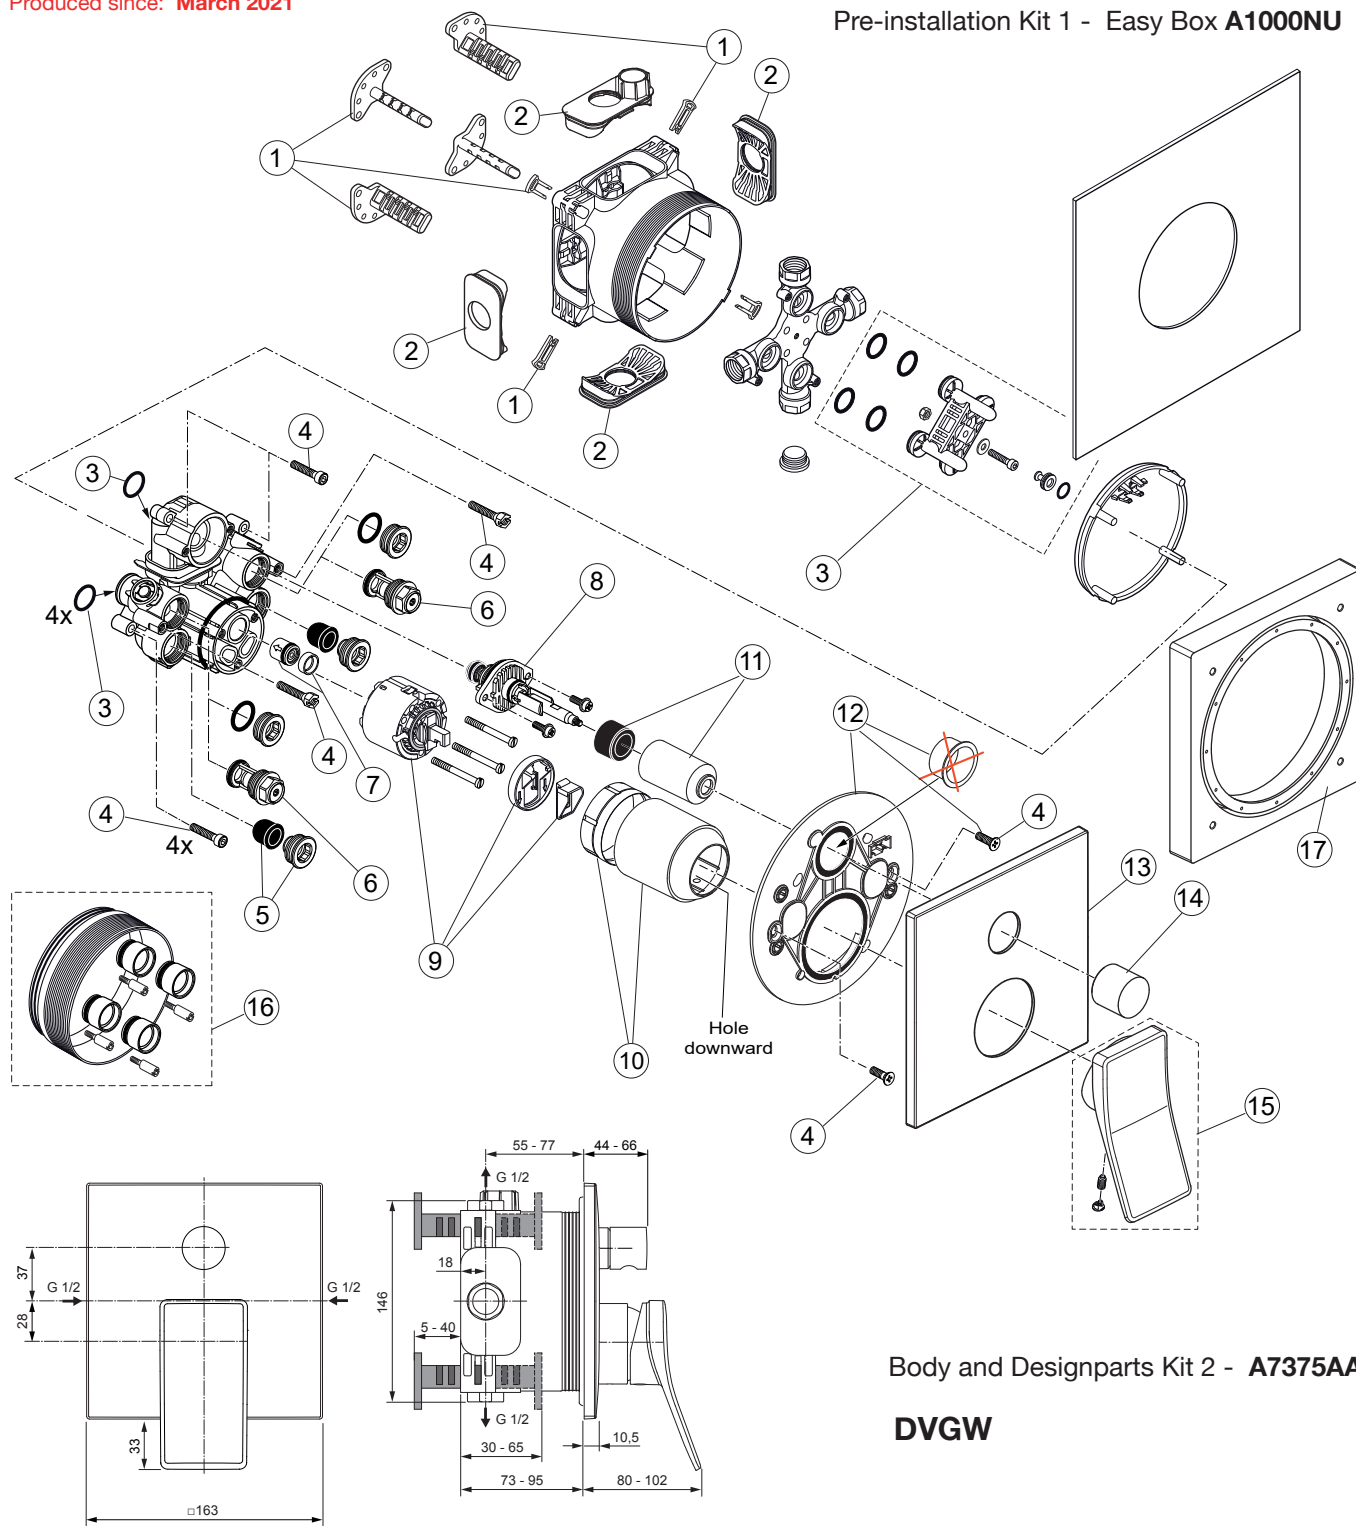

Conca

A7375..

Ideal Standard

Produced since: March 2021

Pre-installation Kit 1 - Easy Box A1000NU

Body and Designparts Kit 2 - A7375AA

DVGW

Replace XX with the appropriate finish code

Chrome = AA Silver Storm = GN Gold = A2 Magnetic Grey = A5

Example spare part order:

A 861 441 AA in Chrome

Pos.	Description	Part-Number	Qty.	Pos.	Description	Part-Number	Qty.
1	Install. depth adjust.	A 963 131 NU	1 Set	11	Cover / Cap for diverter	A 860 902 XX	1 pcs
2	Side sealing	A 963 132 NU	1 Set	12	Escutcheon holder cpl.	A 860 897 NU	1 Set
3	Flushing device cpl.	A 963 146 NU	1 Set	13	Escutcheon w Logo	A 861 445 XX	1 pcs
4	Screw set complete	A 960 890 NU*	1 Set	14	Pull knob	A 860 901 XX	1 pcs
5	Low noise insert	A 960 891 NU	1 pcs	15	Lever cpl.	A 861 443 XX	1 Set
6	Stop valve	A 960 706 NU	2 pcs	16	Extension kit 20mm	A 960 704 NU	1 Set
7	Non-return valve + ring	A 962 866 NU	1 Set		Extension kit 40mm	A 962 476 NU	1 Set
8	Diverter complete	A 963 443 NU	1 pcs	17	Distanzframe 20mm	A 861 444 XX	1 Set
9	Cartridge with ECO-kit	A 960 500 NU	1 Set				
10	Cover cap	A 861 441 XX	1 pcs				

*Universal set (not all parts needed)