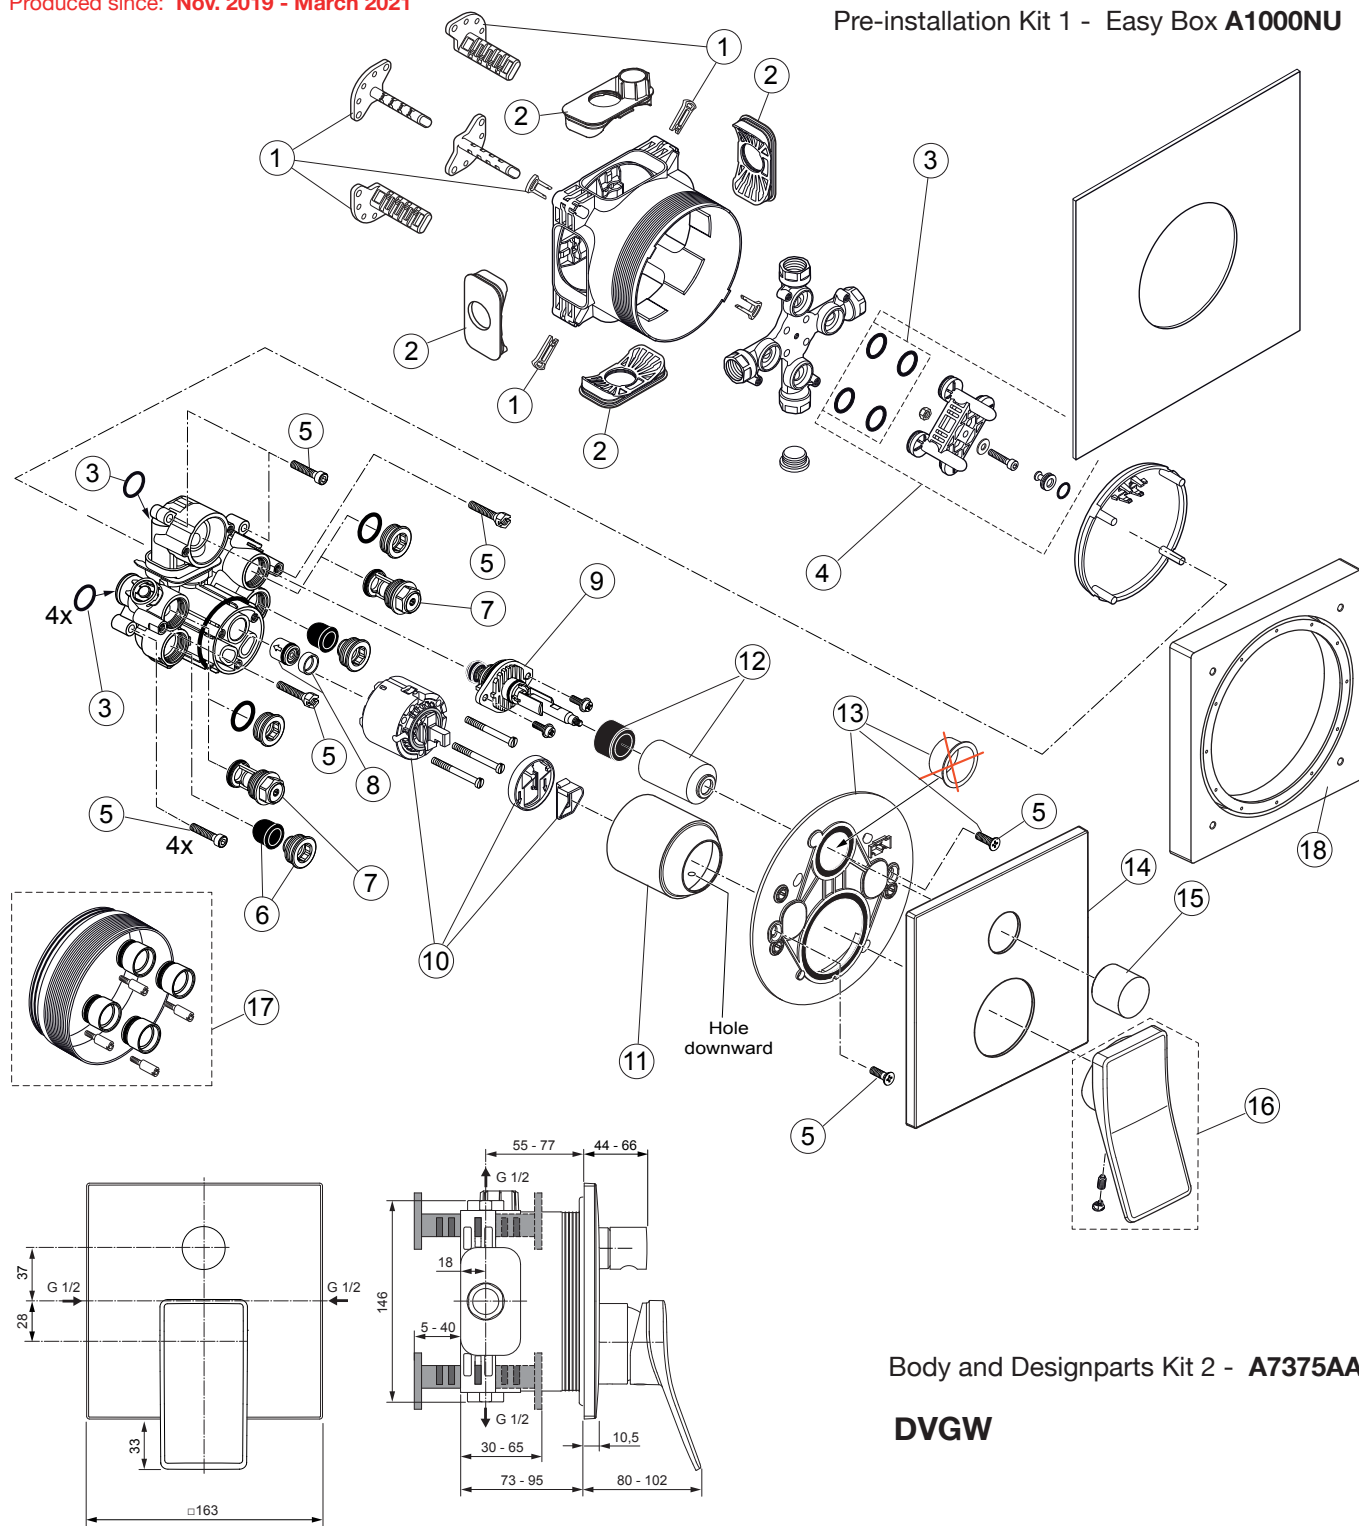

Conca

A7375..

Ideal Standard

Produced since: Nov. 2019 - March 2021

Pre-installation Kit 1 - Easy Box A1000NU

Body and Designparts Kit 2 - A7375AA

DVGW

Replace XX with the appropriate finish code

Chrome = AA   Silver Storm = GN   Gold = A2   Magnetic Grey = A5

Example spare part order:

A 861 441 AA in Chrome

Pos.	Description	Part-Number	Qty.	Pos.	Description	Part-Number	Qty.
1	Install. depth adjust.	A 963 131 NU	1 Set	11	Cover cap	A 861 441 XX	1 pcs
2	Side sealing	A 963 132 NU	1 Set	12	Cover / Cap for diverter	A 860 902 XX	1 pcs
3	O-ring Ø 17 x 2,5	A 963 143 NU	1 Set	13	Escutcheon holder cpl.	A 860 897 NU	1 Set
4	Flushing device cpl.	A 963 146 NU	1 Set	14	Escutcheon w Logo	A 861 445 XX	1 pcs
5	Screw set complete	A 960 890 NU*	1 Set	15	Pull knob	A 860 901 XX	1 pcs
6	Low noise insert	A 960 891 NU	1 pcs	16	Lever cpl.	A 861 443 XX	1 Set
7	Stop valve	A 960 706 NU	2 pcs	17	Extension kit 20mm	A 960 704 NU	1 Set
8	Non-return valve + ring	A 962 866 NU	1 Set		Extension kit 40mm	A 962 476 NU	1 Set
9	Diverter complete	A 963 443 NU	1 pcs	18	Distanzframe 20mm	A 861 444 XX	1 Set
10	Cartridge with ECO-kit	A 960 500 NU	1 Set				

*Universal set (not all parts needed)