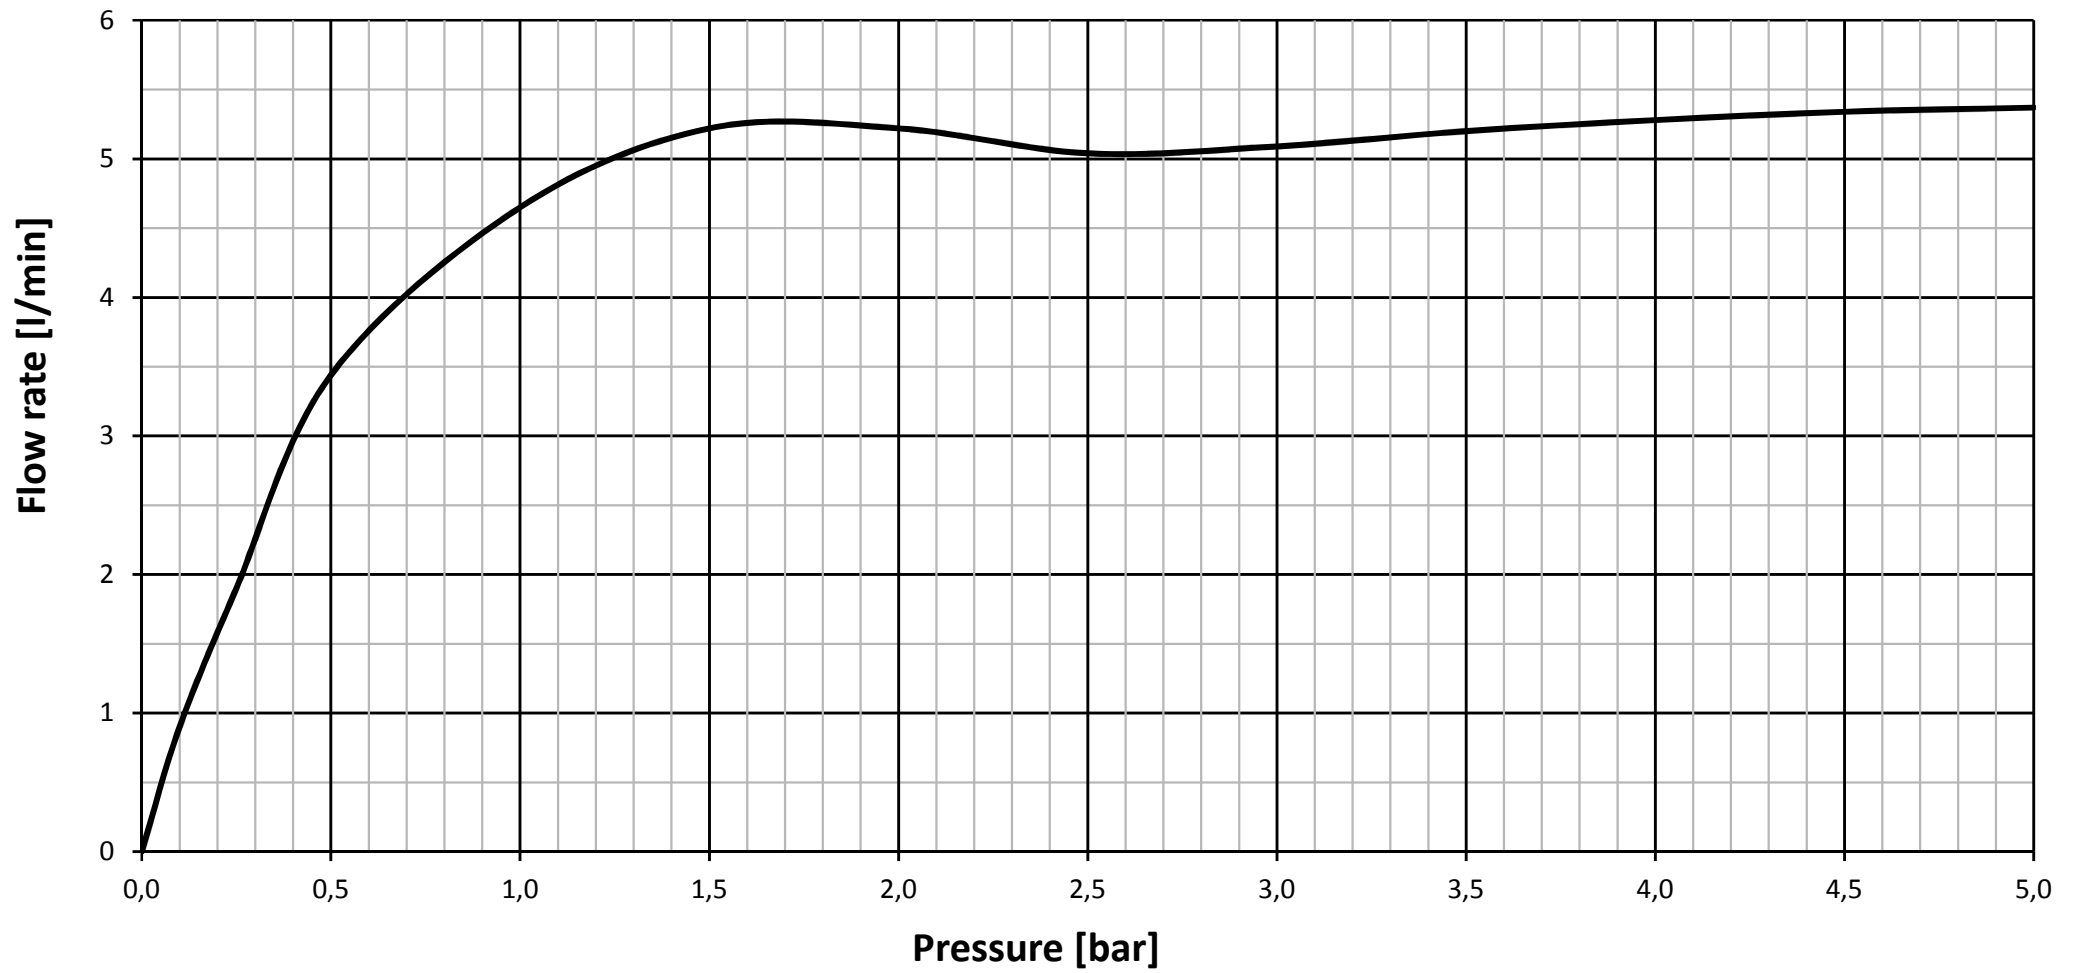

BC699AA - outlet series

— Flow rate in mixed water position