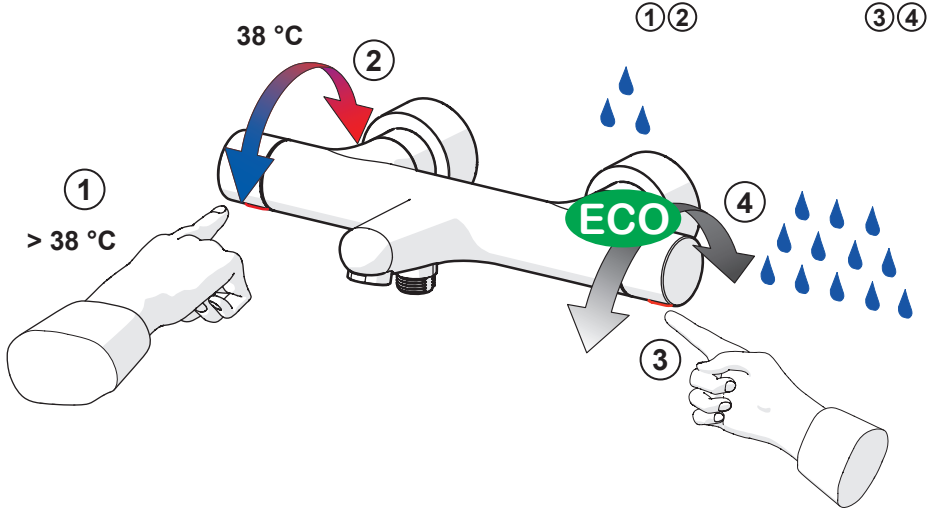

①

②

Max 65°C

①

cleaning.hansa.com

About Oras Group

Oras Group is a significant European provider of sanitary fittings: the market leader in the Nordics and a leading company in Continental Europe.

The company's mission is to create the smartest water experiences for everyone and its vision is to become the Perfect Flow Company.