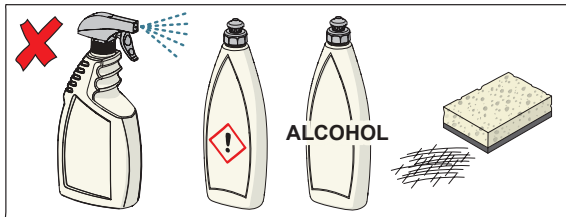

①

②

Max 65°C

①

cleaning.hansa.com

About Oras Group

Oras Group is a significant European provider of sanitary fittings: the market leader in the Nordics and a leading company in Continental Europe.

The company's mission is to create the smartest water experiences for everyone and its vision is to become the Perfect Flow Company.