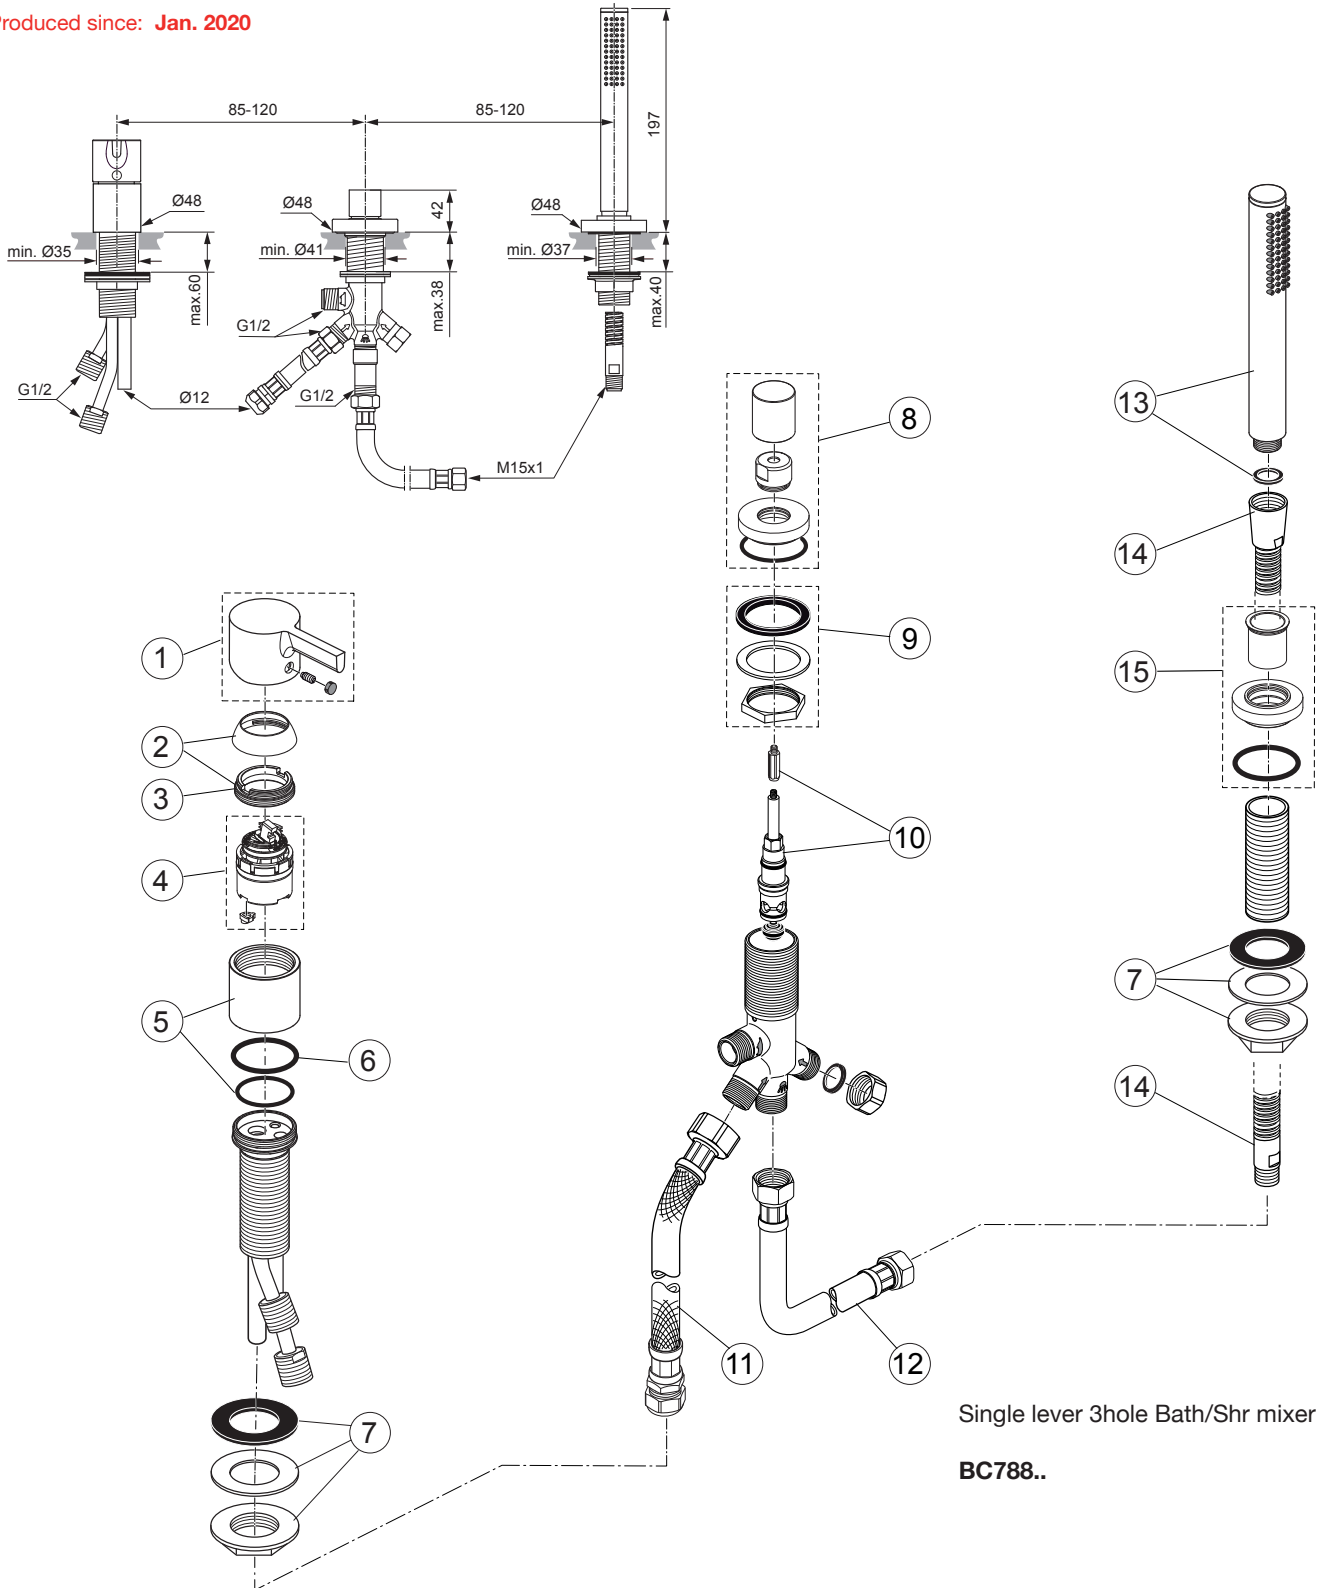

Produced since: Jan. 2020

Single lever 3hole Bath/Shr mixer  
BC788..

Replace XX with the appropriate finish code

Chrome = AA Silver Storm = GN Gold = A2 Magnetic Grey = A5

Example spare part order:

A 861 473 AA in Chrome

Pos.	Description	Part-Number	Qty.	Pos.	Description	Part-Number	Qty.
1	Lever cpl.	<b>B 961 665 XX</b>	1 Set	9	Fixation kit diverter	<b>A 963 026 NU</b>	1 Set
2	Cap M38x1.5	<b>B 961 661 XX</b>	1 Set	10	Diverter	<b>H 960 987 NU</b>	1 Set
3	Thread ring M36x1 + Key	<b>B 961 374 NU</b>	1 Set	11	Flex. hose G1/2-Ø12-400mm	<b>A 962 823 NU</b>	1 pcs
4	Cartridge Ø38 + Key	<b>A 861 156 NU*</b>	1 Set	12	Flex. hose G1/2-M15x1	<b>H 960 185 NU</b>	1 Set
5	Escutcheon w. O-ring	<b>A 861 473 XX</b>	1 Set	13	Handspray w. Logo	<b>A 861 411 XX</b>	1 pcs
6	O - ring Ø 40 x 3	<b>H 962 197 NU*</b>	1 Set	14	Shower hose G1/2-15x1	<b>H 960 440 XX</b>	1 pcs
7	Fixation	<b>H 960 294 NU*</b>	1 Set	15	Holder f. Handspray	<b>A 861 475 XX</b>	1 Set
8	Diverter knob cpl	<b>A 861 474 XX</b>	1 Set				

\* Universal-Set (not all parts needed)