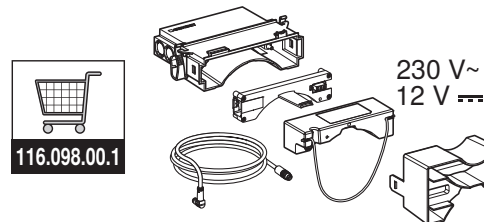

GEBERIT DUOFRESH SIGMA 12 CM

 **GEBERIT**

INSTALLATION MANUAL

MONTAGEANLEITUNG
INSTRUCTIONS DE MONTAGE
ISTRUZIONI PER IL MONTAGGIO

**KNOW
HOW**
INSTALLED

DuoFresh

Var. 1

Var. 2

Var. 3

Var. 4

Power Supply

Geberit outlet mounting and communication connection box

1

1 A

1

2