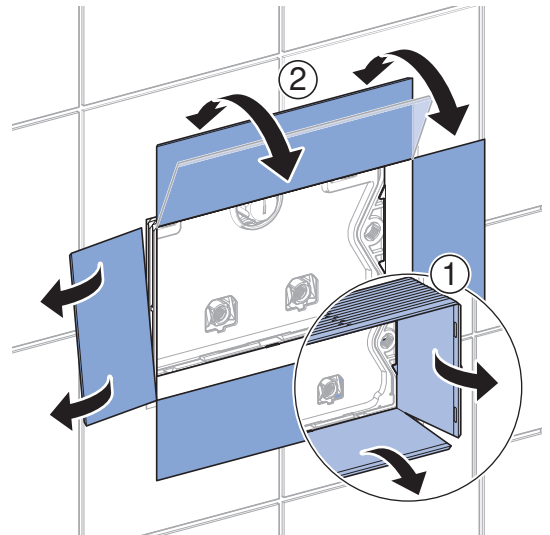

GEBERIT DUOFRESH SIGMA 12 CM

 **GEBERIT**

INSTALLATION MANUAL

MONTAGEANLEITUNG
INSTRUCTIONS DE MONTAGE
ISTRUZIONI PER IL MONTAGGIO

**KNOW
HOW**
INSTALLED

DuoFresh

Var. 1

Var. 2

Var. 3

Var. 4

Power Supply

Geberit outlet mounting and communication connection box

1

1 A

1

2