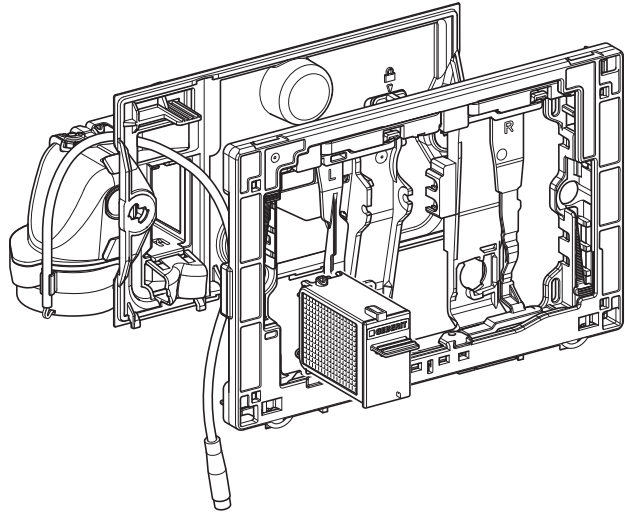

GEBERIT DUOFRESH SIGMA 12 CM

 **GEBERIT**

INSTALLATION MANUAL

MONTAGEANLEITUNG
INSTRUCTIONS DE MONTAGE
ISTRUZIONI PER IL MONTAGGIO

**KNOW
HOW**
INSTALLED

DuoFresh

Var. 1

Var. 2

Var. 3

Var. 4

Power Supply

Geberit outlet mounting and communication connection box

1

1 A

1

2