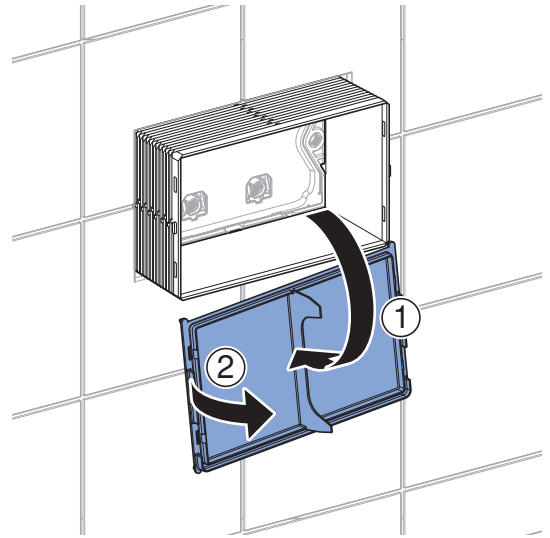

GEBERIT DUOFRESH SIGMA 12 CM

 **GEBERIT**

INSTALLATION MANUAL

MONTAGEANLEITUNG
INSTRUCTIONS DE MONTAGE
ISTRUZIONI PER IL MONTAGGIO

**KNOW
HOW**
INSTALLED

DuoFresh

Var. 1

Var. 2

Var. 3

Var. 4

Power Supply

Geberit outlet mounting and communication connection box

1

1 A

1

2